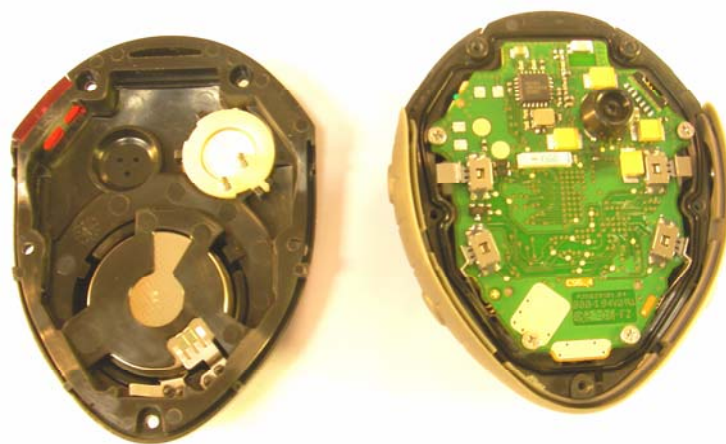

Polar Electro Oy 15.11.2006

Internal photos of FCC ID: INWK4, IC: 6248A-K4

Receiver module disassembled.

Back cover, battery holder disassembled.

Polar Electro Oy 15.11.2006

Internal photos of FCC ID: INWK4, IC: 6248A-K4

Front cover and display module with electronics disassembled.

Display module and electronics disassembled, PWBA front view.

Polar Electro Oy 15.11.2006

Internal photos of FCC ID: INWK4, IC: 6248A-K4

PWBA, rear view.