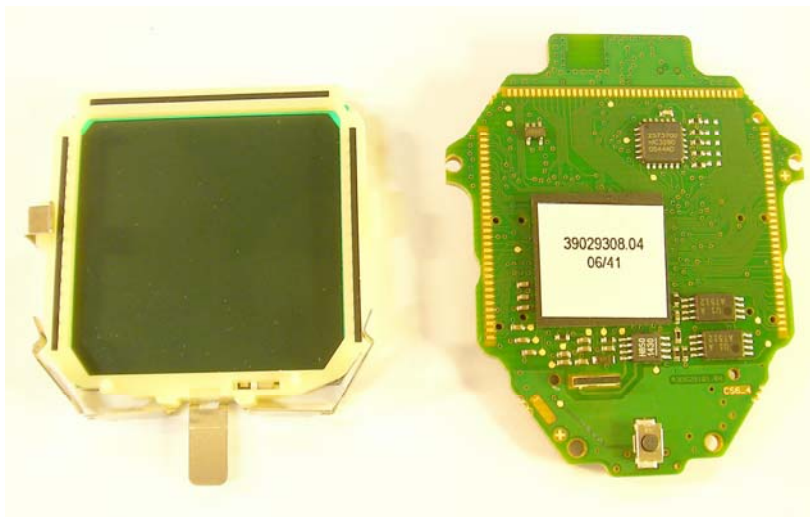

Polar Electro Oy 15.11.2006

Internal photos of FCC ID: INWK4, IC: 6248A-K4

Receiver module disassembled.

Back cover, battery holder disassembled.

Polar Electro Oy 15.11.2006

Internal photos of FCC ID: INWK4, IC: 6248A-K4

Front cover and display module with electronics disassembled.

Display module and electronics disassembled, PWBA front view.

Polar Electro Oy 15.11.2006

Internal photos of FCC ID: INWK4, IC: 6248A-K4

PWBA, rear view.