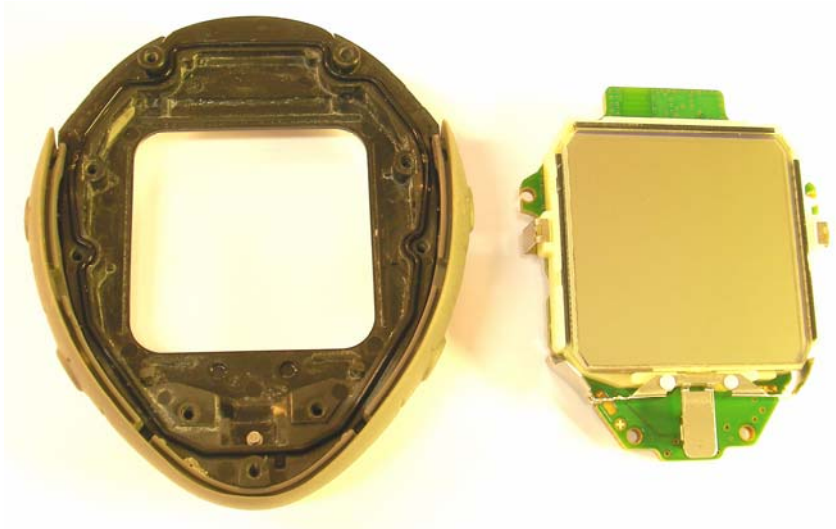

Polar Electro Oy 15.11.2006

Internal photos of FCC ID: INWK4, IC: 6248A-K4

Receiver module disassembled.

Back cover, battery holder disassembled.

Polar Electro Oy 15.11.2006

Internal photos of FCC ID: INWK4, IC: 6248A-K4

Front cover and display module with electronics disassembled.

Display module and electronics disassembled, PWBA front view.

Polar Electro Oy 15.11.2006

Internal photos of FCC ID: INWK4, IC: 6248A-K4

PWBA, rear view.