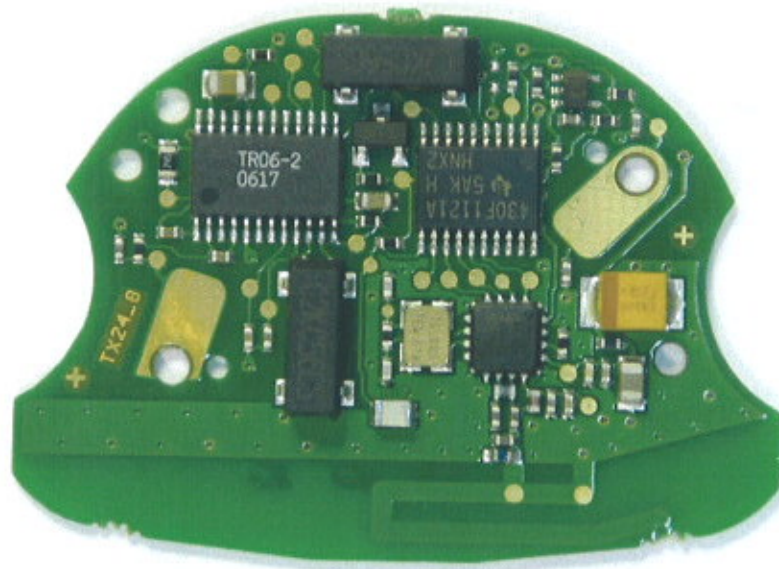

Polar Electro Oy      22.06.2006

Internal photos of FCC ID: INWK2, IC: 6248A-K2

Transmitter module opened.

Polar Electro Oy 22.06.2006

Internal photos of FCC ID: INWK2, IC: 6248A-K2

Transmitter module disassembled, front view.

Transmitter module disassembled, rear view.

Polar Electro Oy      22.06.2006

Internal photos of FCC ID: INWK2, IC: 6248A-K2

Transmitter module PWBA, front view.

Transmitter module PWBA, rear view.