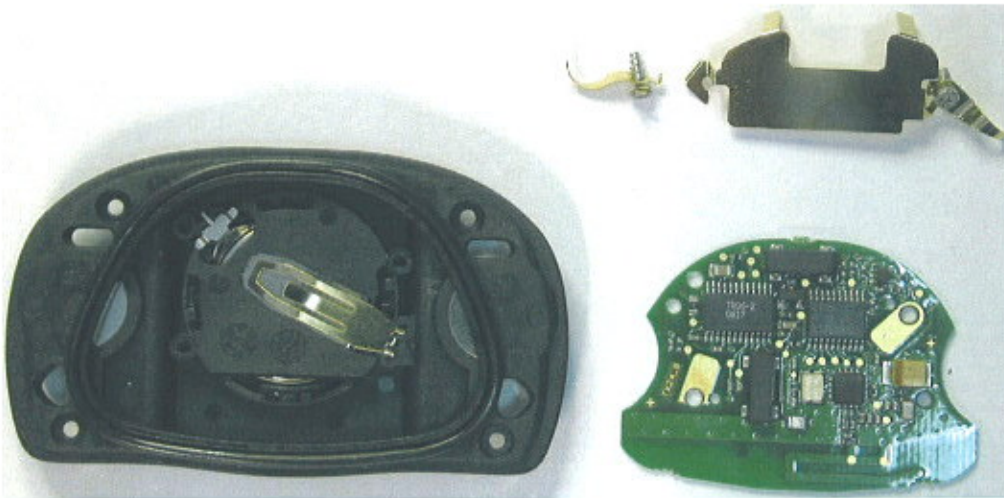

Polar Electro Oy      22.06.2006

Internal photos of FCC ID: INWK2, IC: 6248A-K2

Transmitter module opened.

Polar Electro Oy 22.06.2006

Internal photos of FCC ID: INWK2, IC: 6248A-K2

Transmitter module disassembled, front view.

Transmitter module disassembled, rear view.

Polar Electro Oy      22.06.2006

Internal photos of FCC ID: INWK2, IC: 6248A-K2

Transmitter module PWBA, front view.

Transmitter module PWBA, rear view.