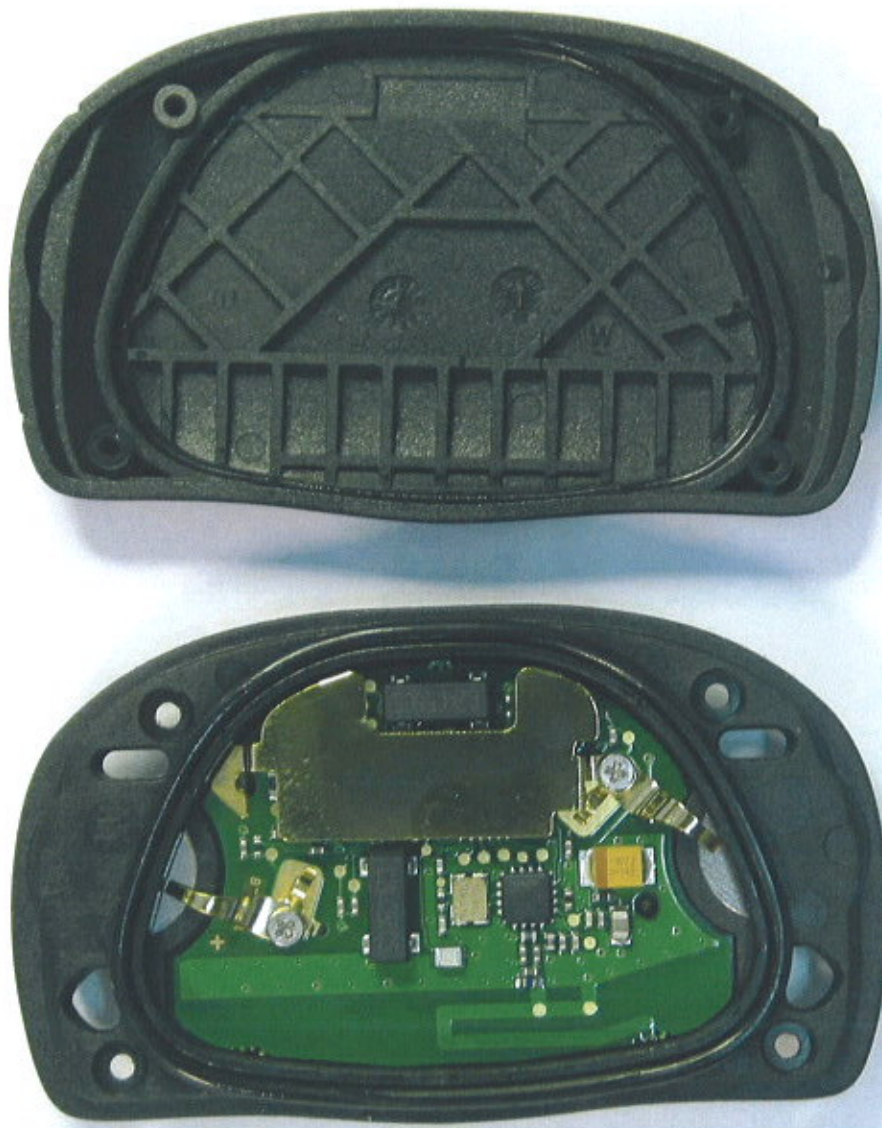

Polar Electro Oy      22.06.2006

Internal photos of FCC ID: INWK2, IC: 6248A-K2

Transmitter module opened.

Polar Electro Oy 22.06.2006

Internal photos of FCC ID: INWK2, IC: 6248A-K2

Transmitter module disassembled, front view.

Transmitter module disassembled, rear view.

Polar Electro Oy      22.06.2006

Internal photos of FCC ID: INWK2, IC: 6248A-K2

Transmitter module PWBA, front view.

Transmitter module PWBA, rear view.