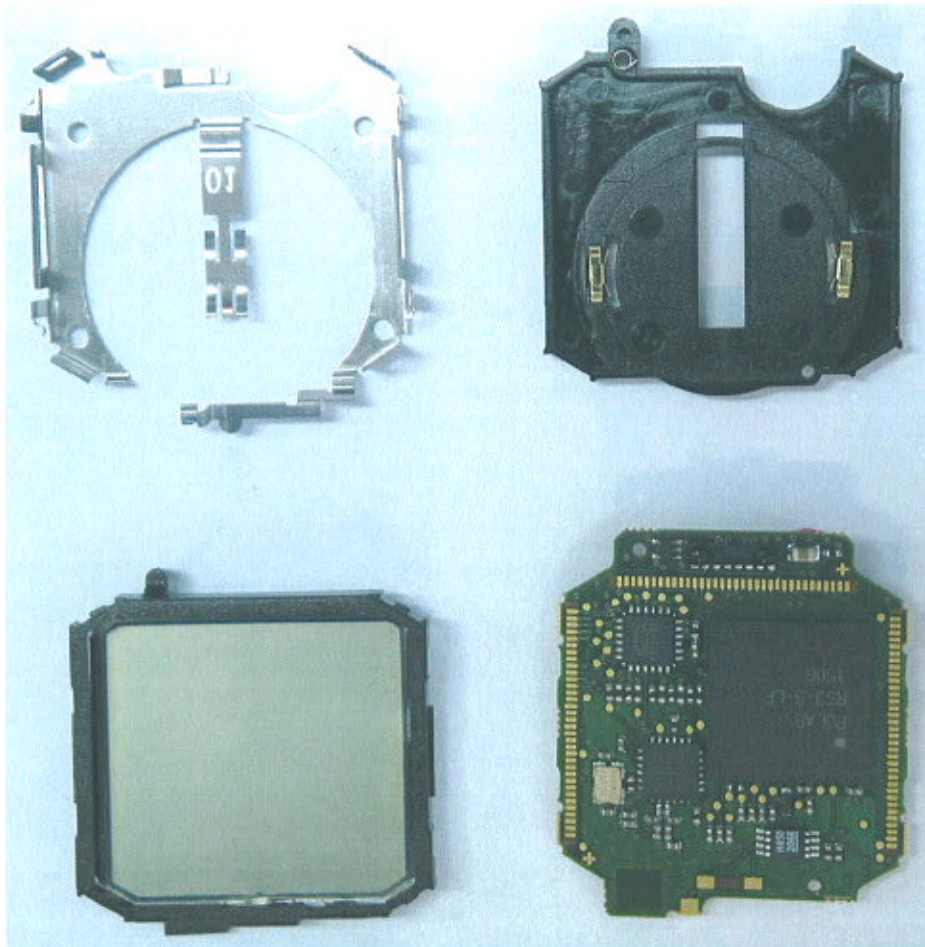

Polar Electro Oy 22.06.2006

Internal photos of FCC ID: INWK1, IC: 6248A-K1

Receiver module disassembled.

Polar Electro Oy 22.06.2006

Internal photos of FCC ID: INWK1, IC: 6248A-K1

Display and electronics module disassembled, picture1.

Polar Electro Oy 22.06.2006

Internal photos of FCC ID: INWK1, IC: 6248A-K1

Display and electronics module disassembled, picture2.

Polar Electro Oy 22.06.2006

Internal photos of FCC ID: INWK1, IC: 6248A-K1