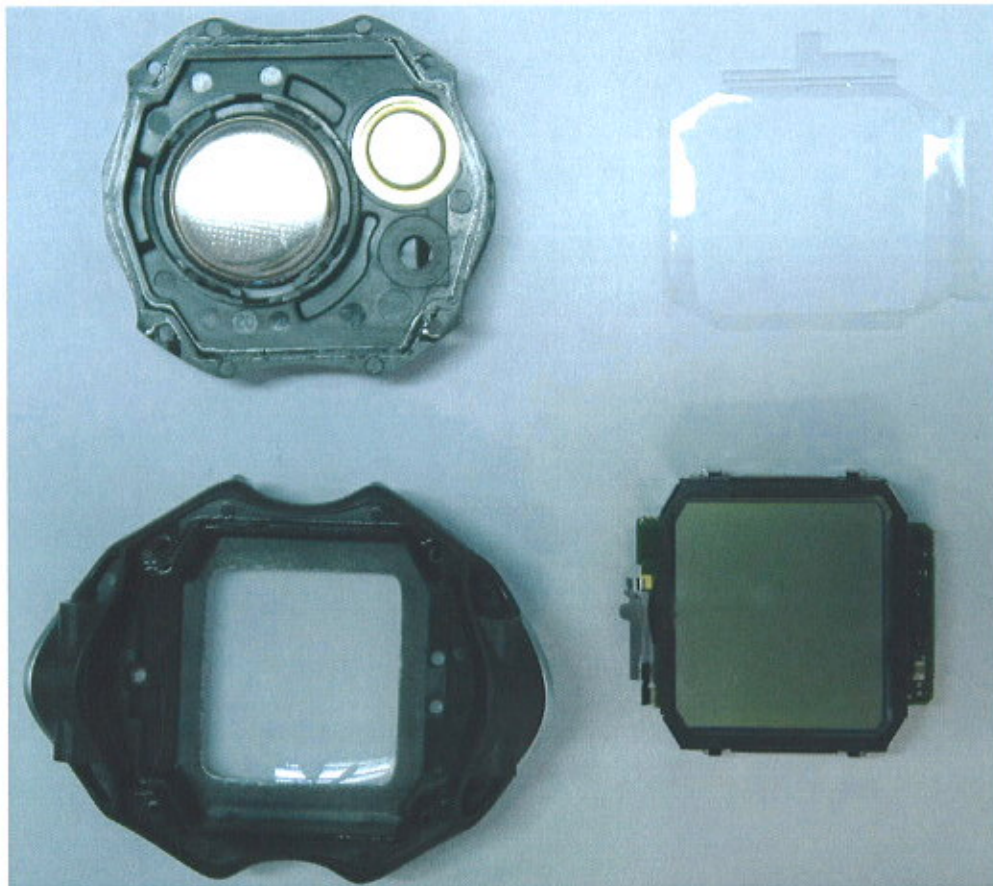

Polar Electro Oy 22.06.2006

Internal photos of FCC ID: INWK1, IC: 6248A-K1

Receiver module disassembled.

Polar Electro Oy 22.06.2006

Internal photos of FCC ID: INWK1, IC: 6248A-K1

Display and electronics module disassembled, picture1.

Polar Electro Oy 22.06.2006

Internal photos of FCC ID: INWK1, IC: 6248A-K1

Display and electronics module disassembled, picture2.

Polar Electro Oy 22.06.2006

Internal photos of FCC ID: INWK1, IC: 6248A-K1