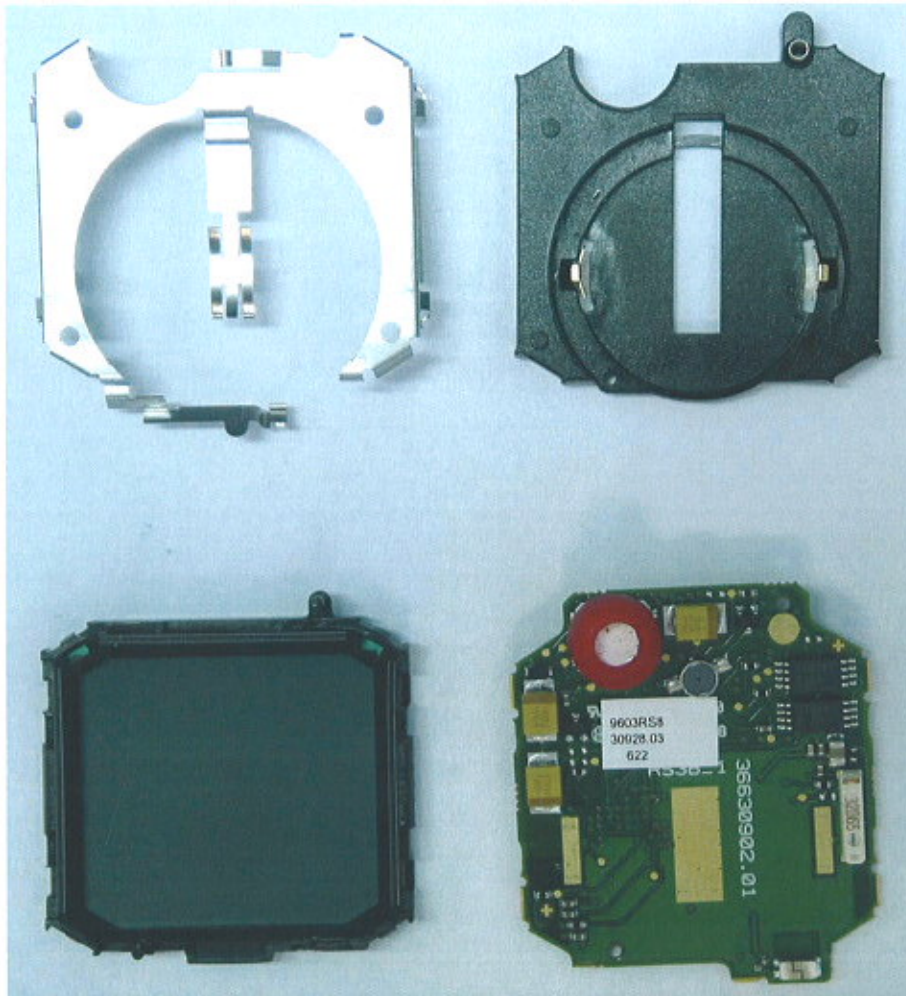

Polar Electro Oy 22.06.2006

Internal photos of FCC ID: INWK1, IC: 6248A-K1

Receiver module disassembled.

Polar Electro Oy 22.06.2006

Internal photos of FCC ID: INWK1, IC: 6248A-K1

Display and electronics module disassembled, picture1.

Polar Electro Oy 22.06.2006

Internal photos of FCC ID: INWK1, IC: 6248A-K1

Display and electronics module disassembled, picture2.

Polar Electro Oy 22.06.2006

Internal photos of FCC ID: INWK1, IC: 6248A-K1