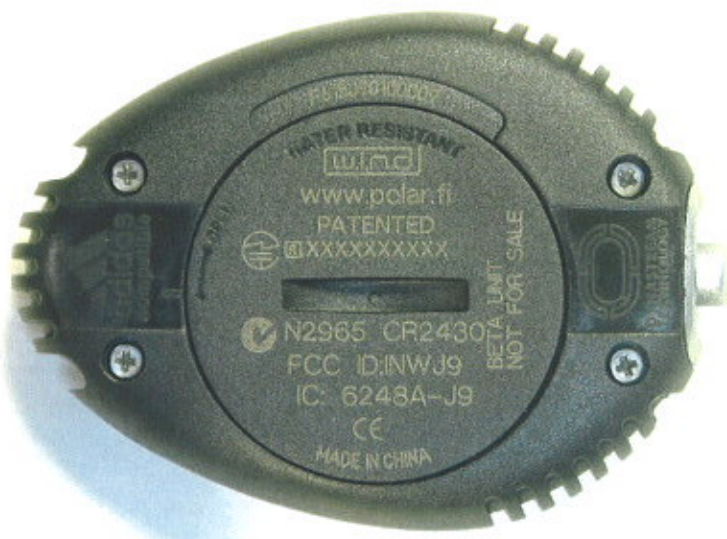

Polar Electro Oy

03.05.2006

External photos of FCC ID:INWJ9, IC 6248A-J9

Rear view, picture 1.

Rear view, picture 2.

LABELINGS FOR Polar Running Computer RS800, Polar s3 stride sensor W.I.N.D., Polar WearLink W.I.N.D.