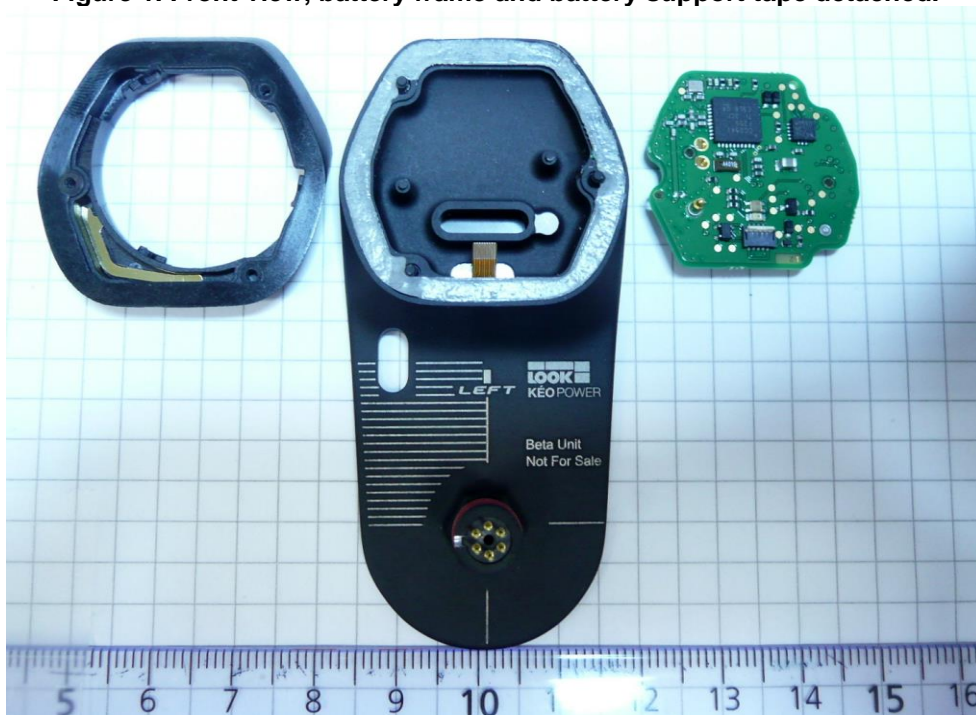

Internal photos
Keó Power Bluetooth Smart
Model:0K FCC ID: INW0K, IC: 6248A-0K

Author: Antti Häggman
+358 (0)8 5202 100, antti.haggman@polar.com

Figure 1. Front view, battery frame and battery support tape detached.

pedals. Figure 2. Battery frame back side showing antenna and back side of the PWB module.

Internal photos
Keó Power Bluetooth Smart
Model:0K FCC ID: INW0K, IC: 6248A-0K

Author: Antti Häggman
+358 (0)8 5202 100, antti.haggman@polar.com

Figure 5. Antenna integrated into battery frame.

Figure 6. Back side, flex cable visible.