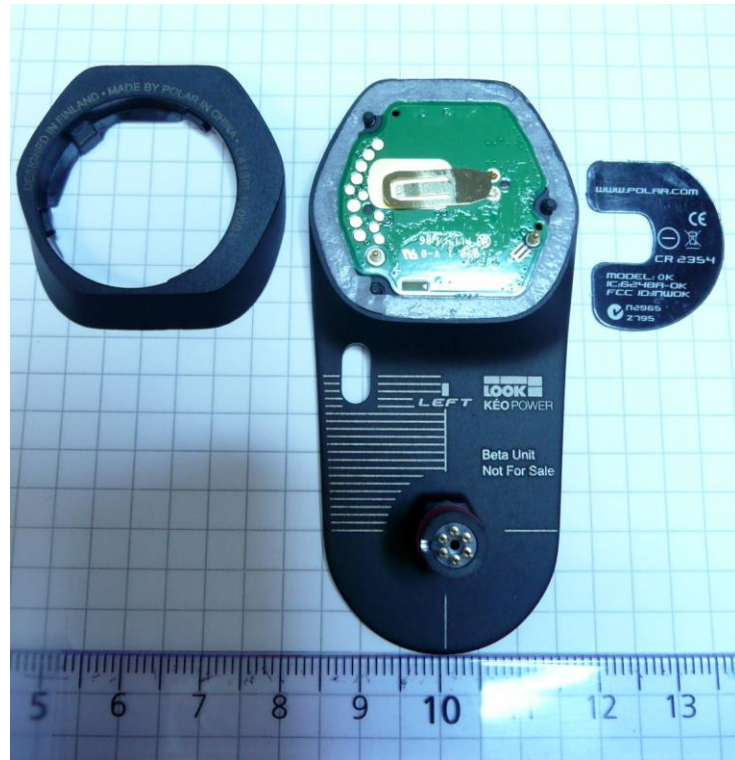

Internal photos
Keó Power Bluetooth Smart
Model:0K FCC ID: INW0K, IC: 6248A-0K

Author: Antti Häggman
+358 (0)8 5202 100, antti.haggman@polar.com

Figure 1. Front view, battery frame and battery support tape detached.

pedals. Figure 2. Battery frame back side showing antenna and back side of the PWB module.

Internal photos
Keó Power Bluetooth Smart
Model:0K FCC ID: INW0K, IC: 6248A-0K

Author: Antti Häggman
+358 (0)8 5202 100, antti.haggman@polar.com

Figure 5. Antenna integrated into battery frame.

Figure 6. Back side, flex cable visible.