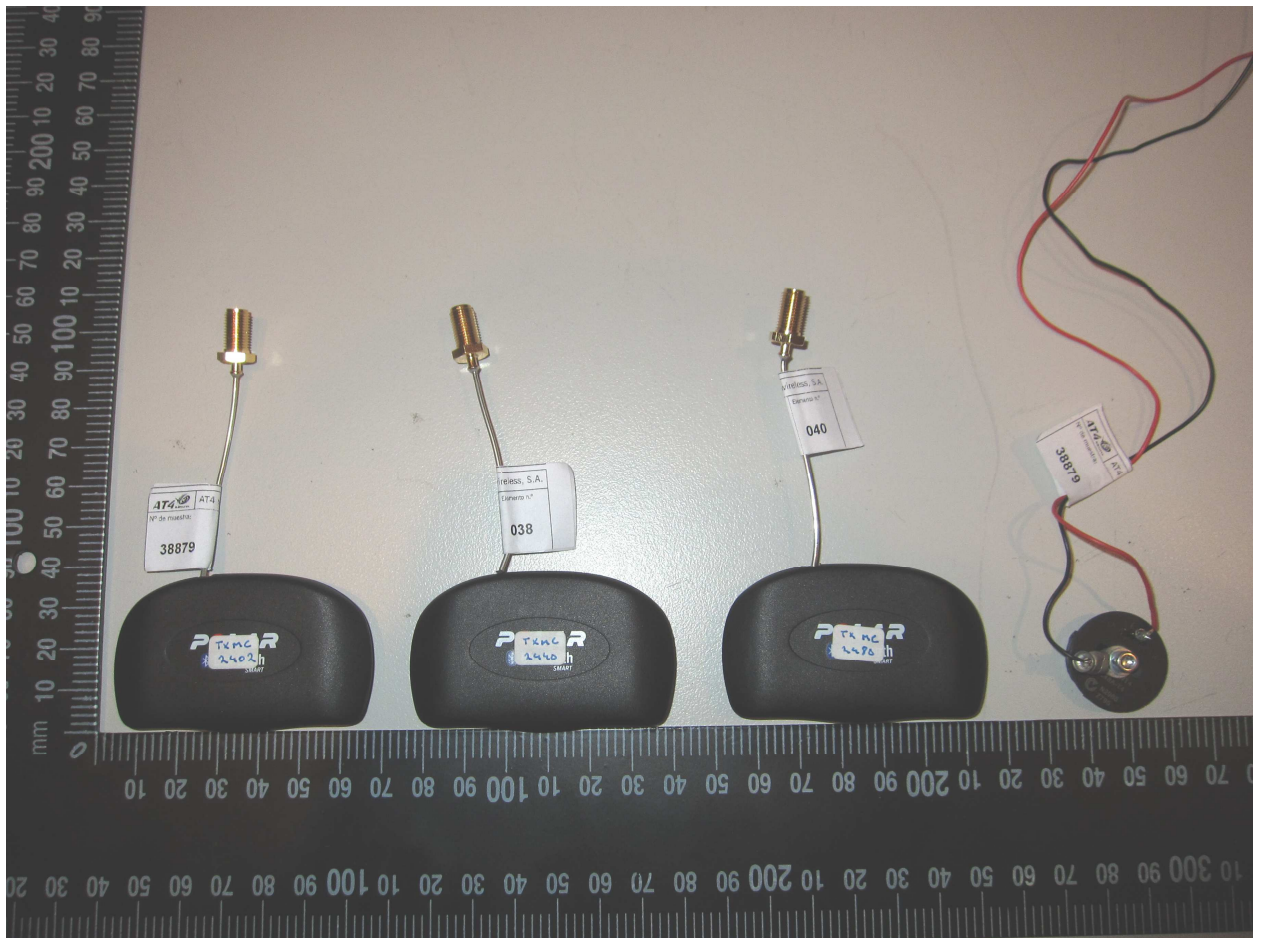

APPENDIX B: Photographs

EQUIPMENT (FRONT VIEW)

EQUIPMENT (BACK VIEW)

EQUIPMENT FOR RADIATED MEASUREMENTS

EQUIPMENT FOR CONDUCTED MEASUREMENTS

GENERAL SET-UP FOR RADIATED MEASUREMENTS

TEST SET-UP FOR RADIATED MEASUREMENTS BELOW 1 GHz

TEST SET-UP FOR RADIATED MEASUREMENTS ABOVE 1GHz

TEST SET-UP FOR CONDUCTED MEASUREMENTS