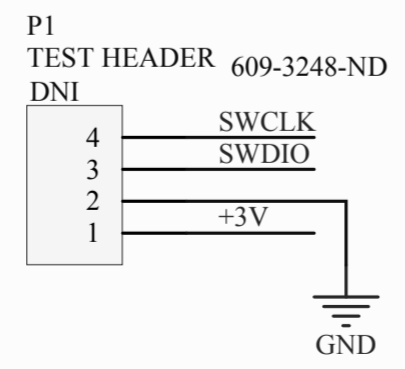

**DEBUG CONNECTOR**

Title			Home Depot ON OFF Remote XXXXXXXX 3V CR2032		
Size	Number		Revision		
Letter	AyDeeKay LLC		Ver 0p2		
Date:	10/31/2012		Sheet of		
File:	C:\Users\...\HD_On_Off_v0P3.SchDoc		Drawn By: John Amschler		