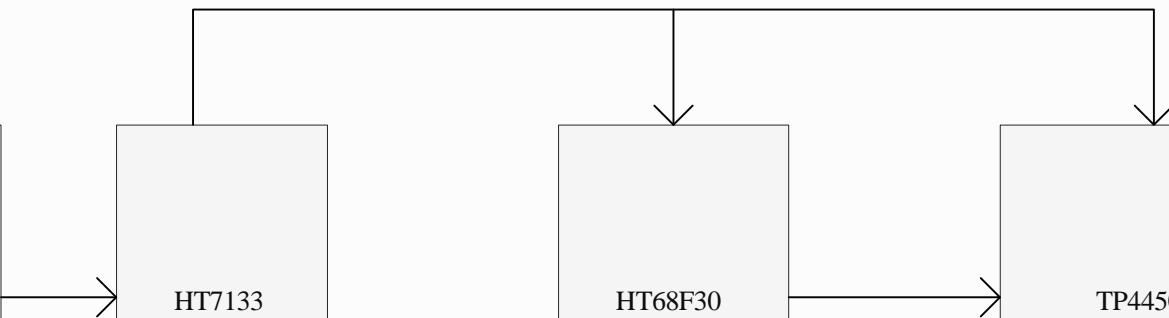

C

C

D

D

Title			27208Txblockdiagram		
Size	Number		Revision		
A4			V01		
Date:	2010-10-6		Sheetof		
File:	D:\Hunterfan\...\27208Txblockdiagram.SchDoc		DrawnBy:		

1

2

3