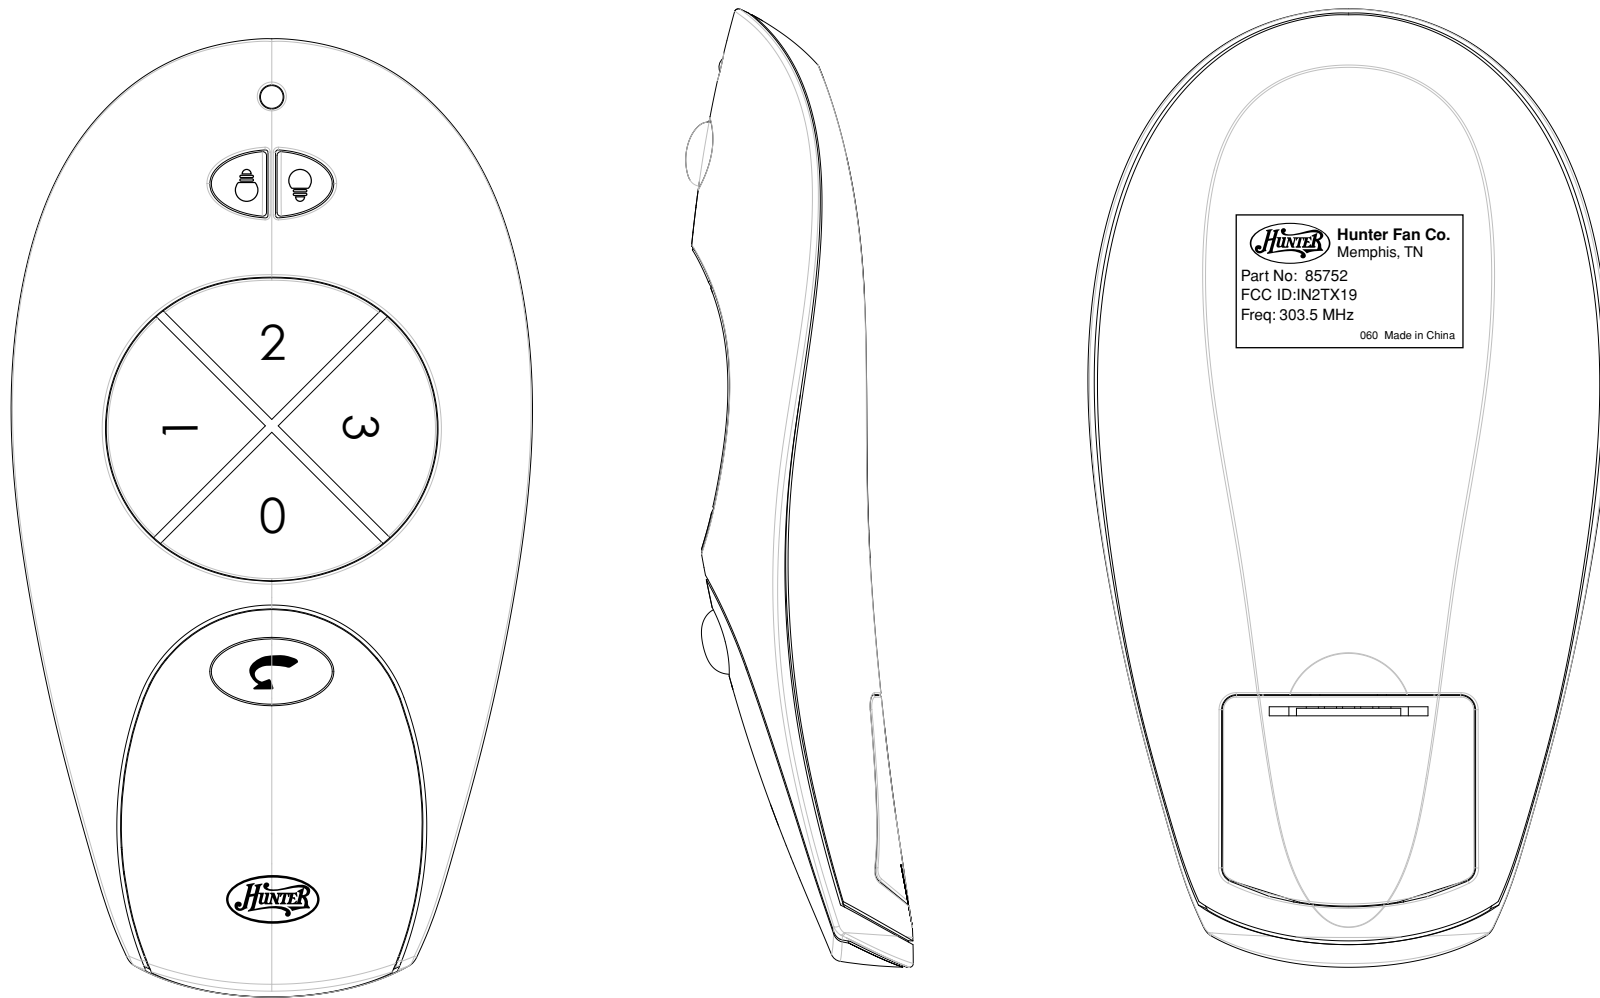

B22 : All print in PMS Cool gray 9C

SCALE 1.000