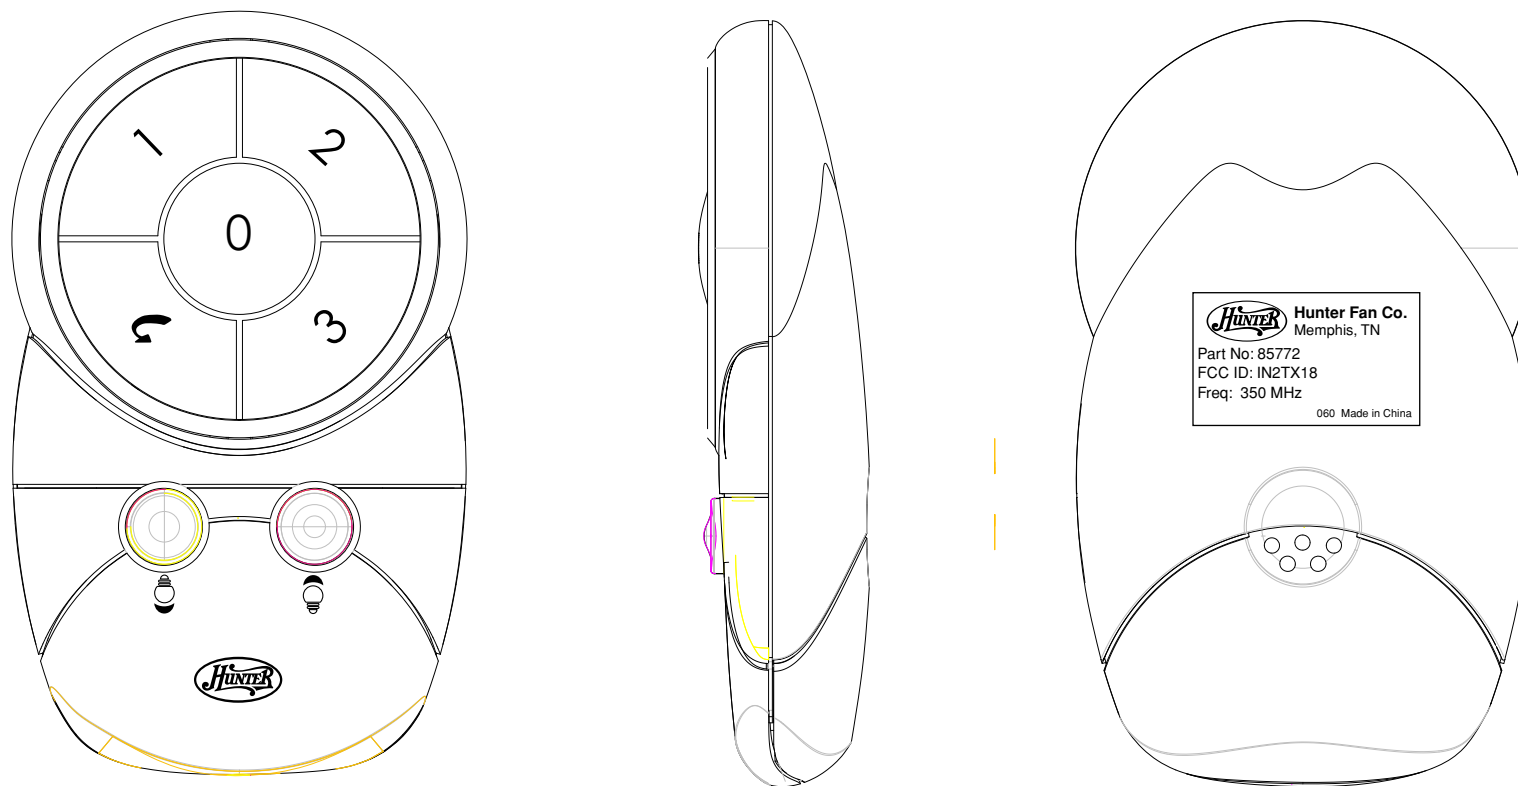

B10T : All print in PMS Cool gray 9C

**SCALE 1.000**