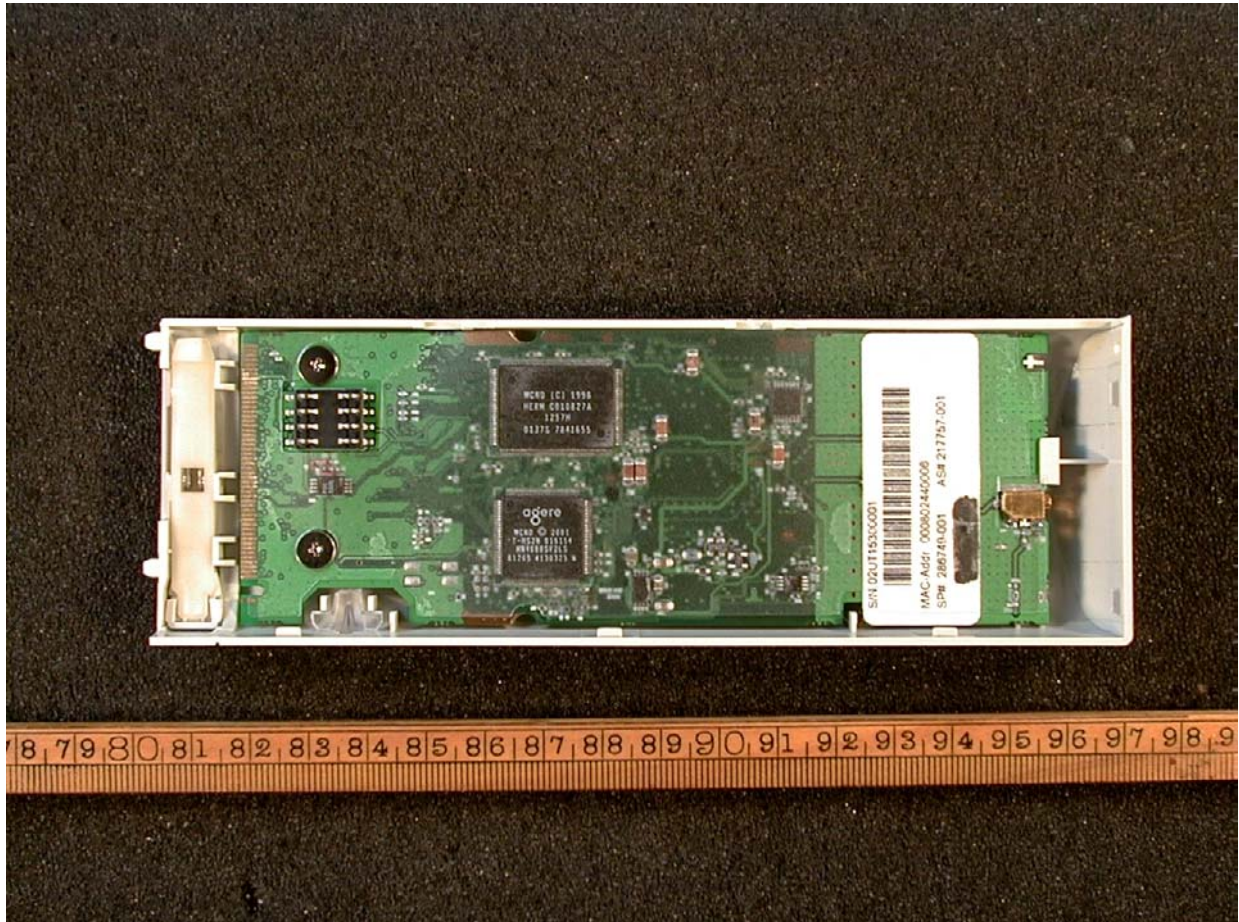

1 Exterior photographs.

1.1 Top view.

Description of EUT: 2.4 GHz low power WLAN MultiPort card
Manufacturer: Compaq Computer Corporation
Brand mark: Compaq
Type: WA1000
FCC ID: IMRWA1000

1.2 Bottom view.