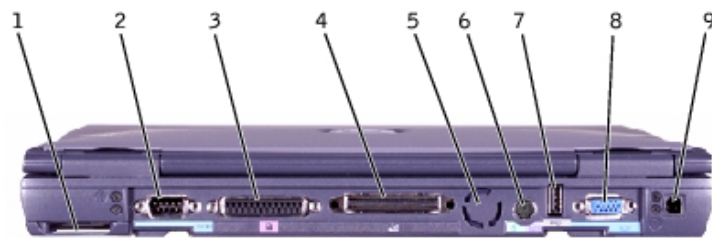

Description of EUT: 2.4 GHz WLAN MiniPCI Card
Manufacturer: Agere Systems Nederland B.V.
Brand mark: Agere
Type: MPCI3A-20
FCC ID: IMRMPCIDE2

1.3 Back side view of notebook type Inspiron 4000