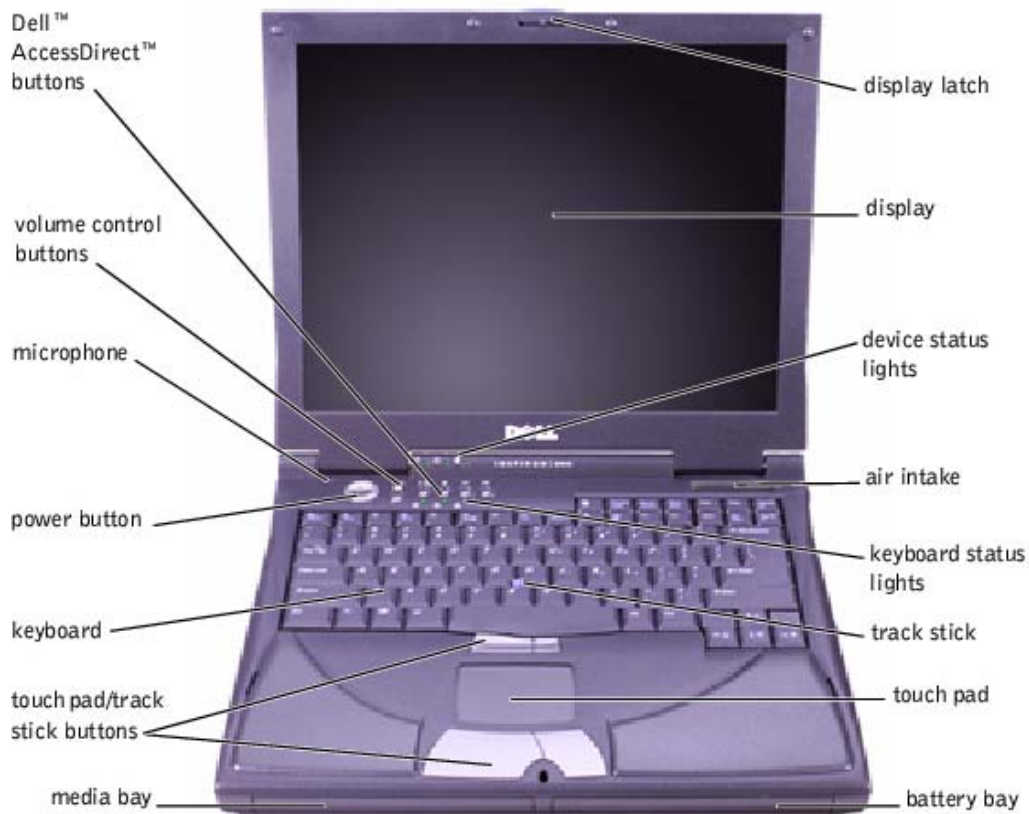

Description of EUT: 2.4 GHz RLAN MiniPCI Card
Manufacturer: Agere Systems Nederland B.V.
Brand mark: Agere
Type: MPCI3A-20
FCC ID: IMRMPCIDE2

---

2 Exterior photographs of notebook type Inspiron 8000

2.1 Front view of notebook type Inspiron 8000