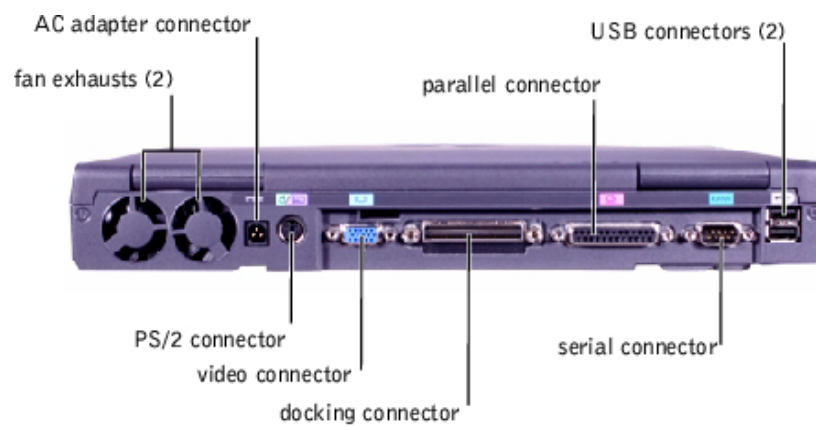

2.3 Back side view of notebook type Inspiron 8000