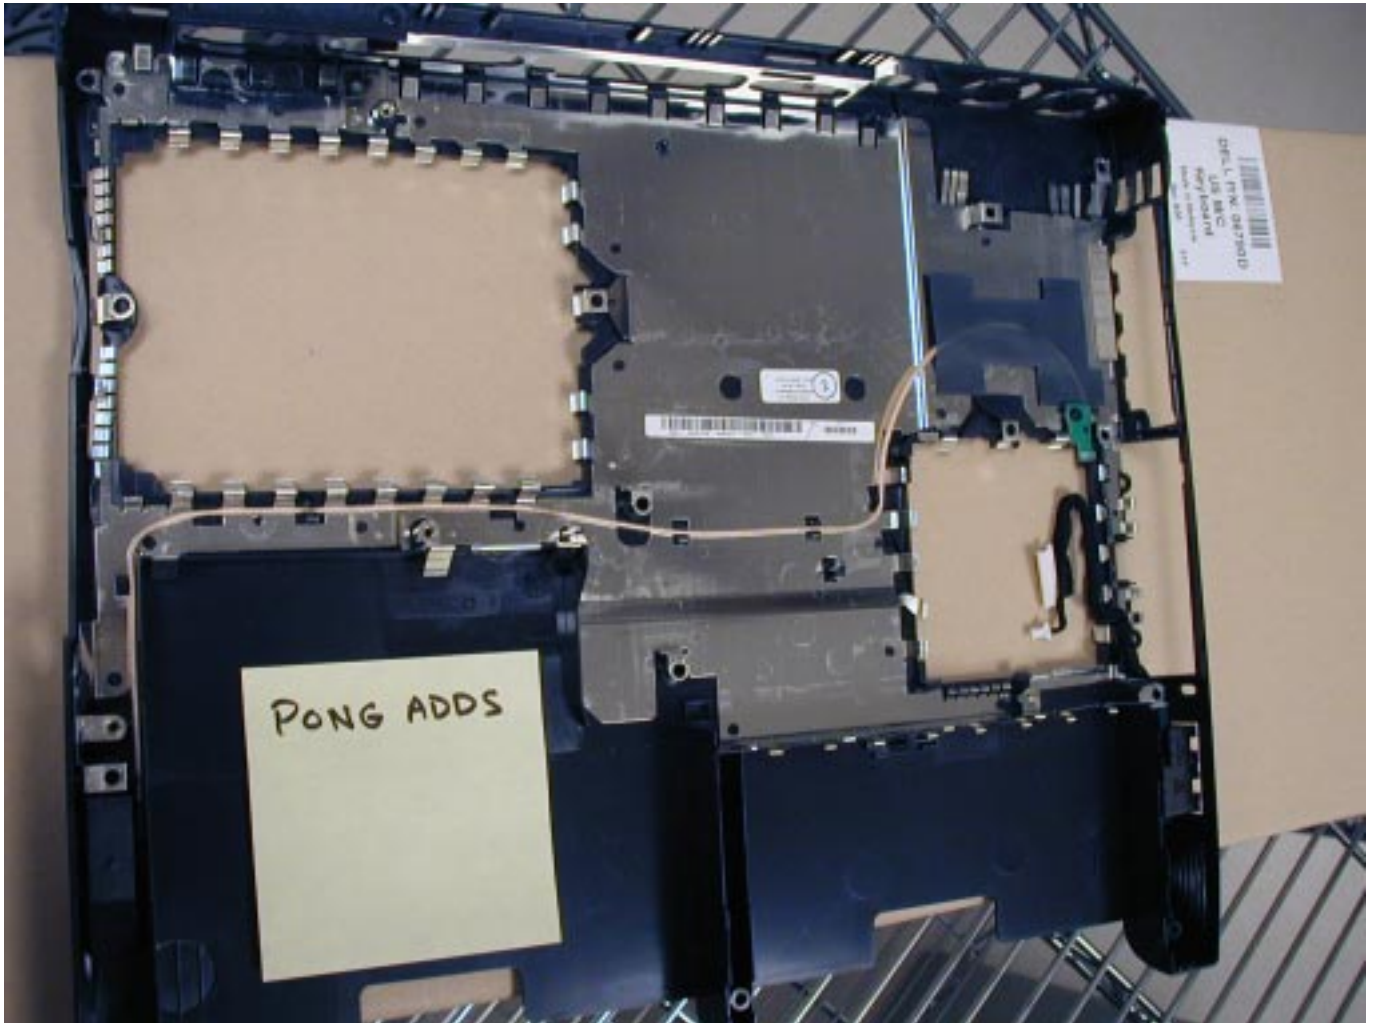

**PHOTOGRAPHS OF THE ANTENNAS CONNECTED TO A 2.4 GHz RLAN MINIPCI CARD, BRAND AGERE, TYPE MPC13A-20, BUILT INTO A NOTEBOOK, BRAND DELL, TYPE C810.**

**TNO Certification EPS**

**P.O. Box 15  
9822 ZG Niekerk (NL)  
Smidshornerweg 18  
9822 TL Niekerk (NL)**

**Telephone: +31 594 505005  
Telefax: +31 594 504804  
E-mail: [robben@certi.tno.nl](mailto:robben@certi.tno.nl)**

Description of EUT: 2.4 GHz RLAN MiniPCI Card  
Manufacturer: Agere Systems Nederland B.V.  
Brand mark: Agere  
Type: MPCI3A-20  
FCC ID: IMRMPCIDE2

---

**Table of contents**

**1** [Photographs of integrated antennas in notebook type C810](#) ..... **3**

1 Photographs of integrated antennas in notebook type C810

Description of EUT: 2.4 GHz RLAN MiniPCI Card  
Manufacturer: Agere Systems Nederland B.V.  
Brand mark: Agere  
Type: MPCI3A-20  
FCC ID: IMRMPCIDE2