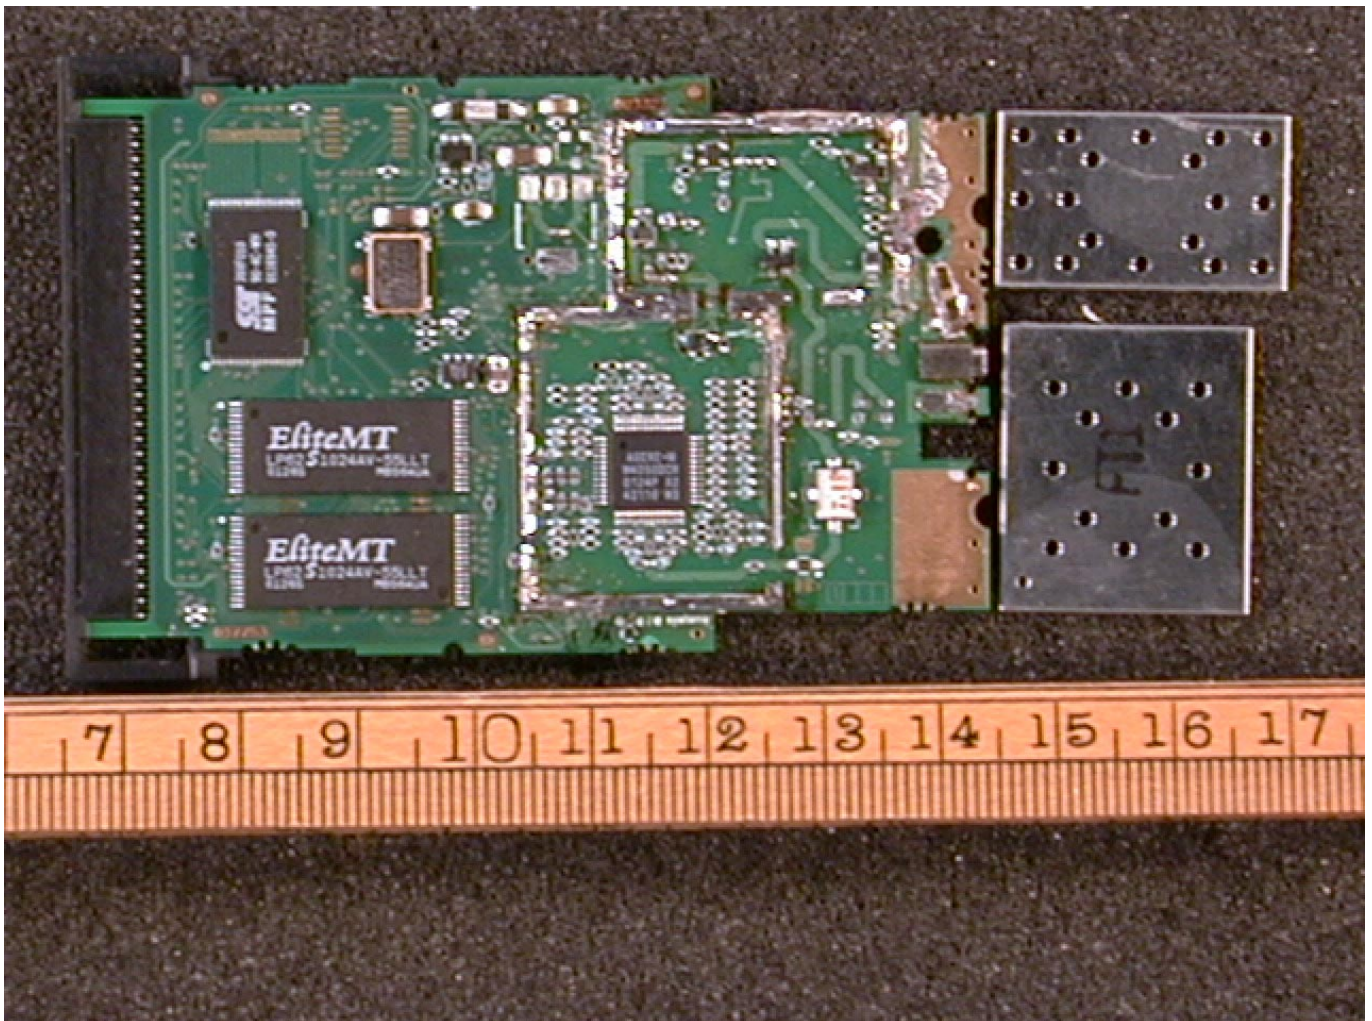

1.5 Bottom view of interior, with shell..... 7

1.6 Top view of shell 8

1.7 Test item mounted 9

1.7.1 Test item mounted in P19 Basestation..... 9

Description of EUT: 2.4 GHz. low power RLAN PCMCIA Card
Manufacturer: Apple Computer, Inc.
Brand mark: Apple
Type: 630-37XX
FCC ID: IMRAPP2411R

1 Interior photographs of test item

1.1 Top view of interior, without shell and plates.

Description of EUT: 2.4 GHz. low power RLAN PCMCIA Card
Manufacturer: Apple Computer, Inc.
Brand mark: Apple
Type: 630-37XX
FCC ID: IMRAPP2411R

1.2 Top view of interior, without shell

Description of EUT: 2.4 GHz. low power RLAN PCMCIA Card
Manufacturer: Apple Computer, Inc.
Brand mark: Apple
Type: 630-37XX
FCC ID: IMRAPPC2411R

1.3 Top view of interior, with shell