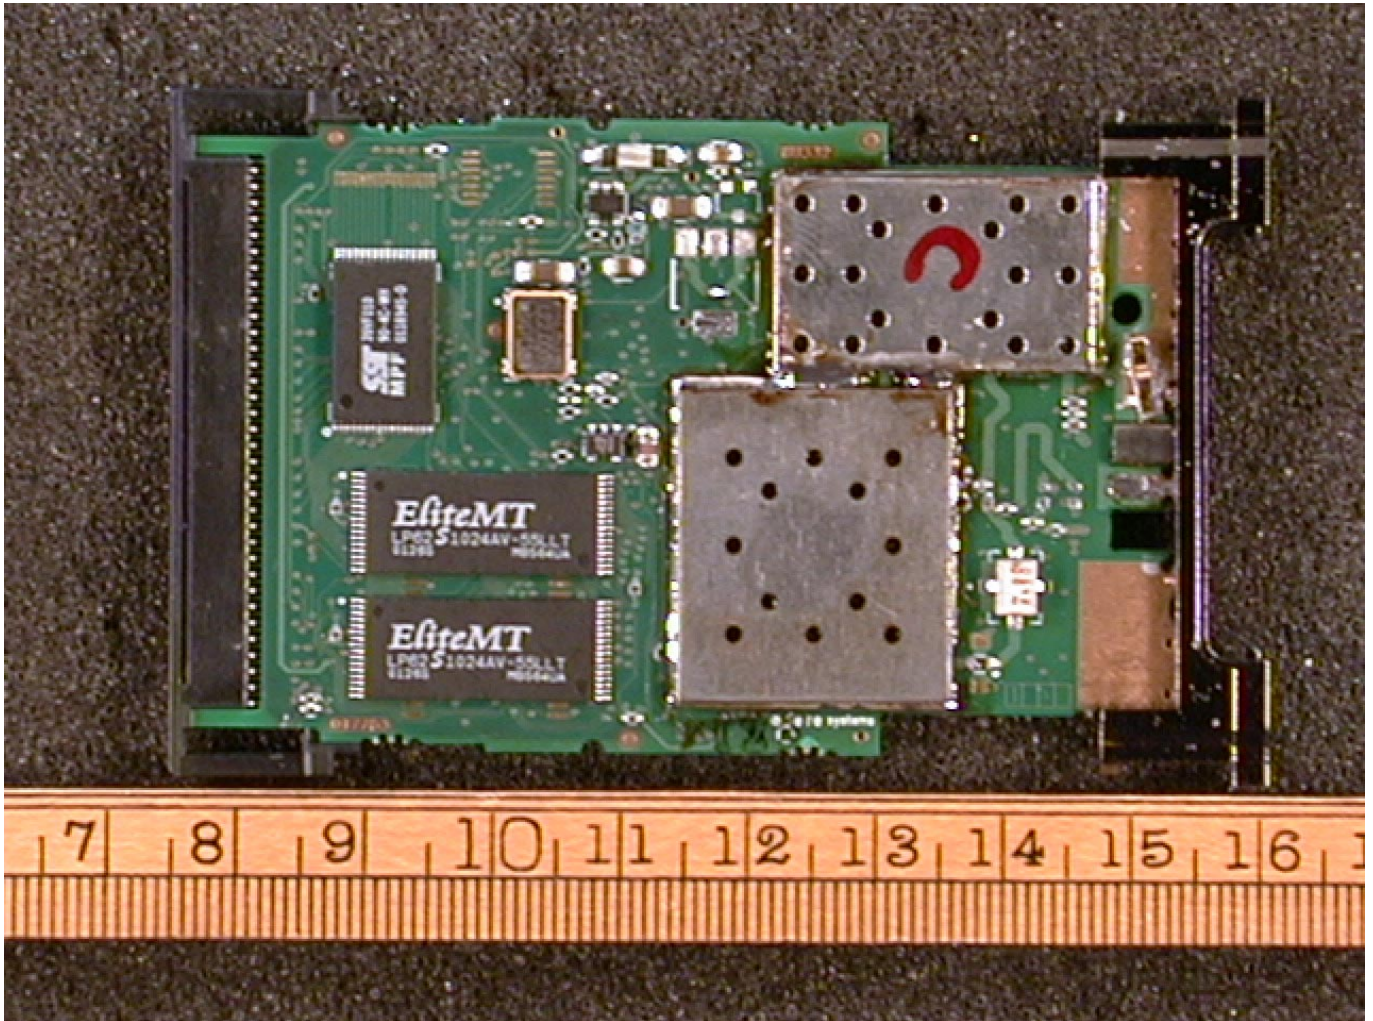

1.5 Bottom view of interior, with shell..... 7

1.6 Top view of shell 8

1.7 Test item mounted 9

1.7.1 Test item mounted in P19 Basestation..... 9

Description of EUT: 2.4 GHz. low power RLAN PCMCIA Card
Manufacturer: Apple Computer, Inc.
Brand mark: Apple
Type: 630-37XX
FCC ID: IMRAPP2411R

1 Interior photographs of test item

1.1 Top view of interior, without shell and plates.

Description of EUT: 2.4 GHz. low power RLAN PCMCIA Card
Manufacturer: Apple Computer, Inc.
Brand mark: Apple
Type: 630-37XX
FCC ID: IMRAPP2411R

1.2 Top view of interior, without shell

Description of EUT: 2.4 GHz. low power RLAN PCMCIA Card
Manufacturer: Apple Computer, Inc.
Brand mark: Apple
Type: 630-37XX
FCC ID: IMRAPPC2411R

1.3 Top view of interior, with shell

Description of EUT: 2.4 GHz. low power RLAN PCMCIA Card
Manufacturer: Apple Computer, Inc.
Brand mark: Apple
Type: 630-37XX
FCC ID: IMRAPP2411R

1.4 Bottom view of interior, without shell

Description of EUT: 2.4 GHz. low power RLAN PCMCIA Card
Manufacturer: Apple Computer, Inc.
Brand mark: Apple
Type: 630-37XX
FCC ID: IMRAPP2411R