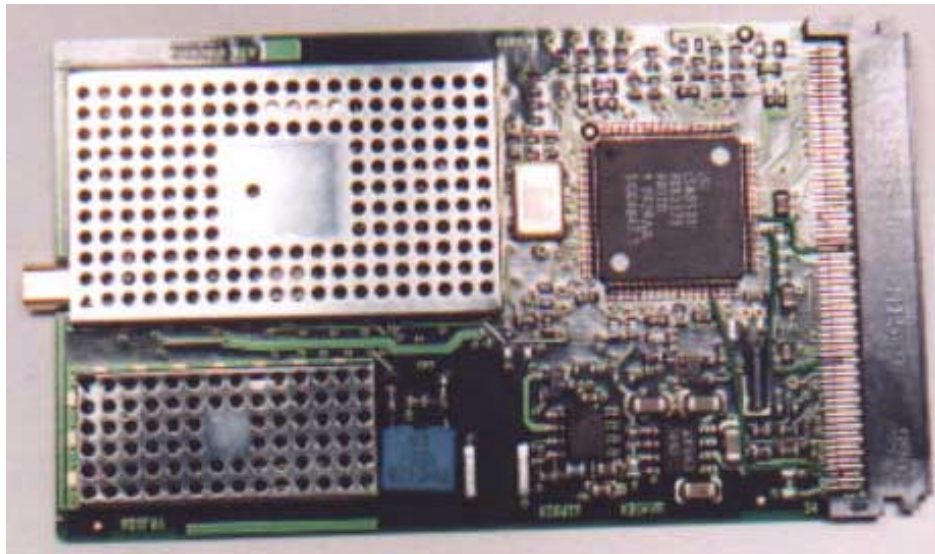

proxim- *Symphony™* -HRF 1 PC Card

APPENDIX H

EUT Photographs

Contents:

<u>Report Information</u>	
Product Name:	Symphony 1PC <small>MODEL</small> 4430
Serial Number:	A30589437
Report Number:	9111501B
File Name:	1PCappendixH.pdf

proxim- *Symphony™* -HRF 1 PC Card

PC Card with Snap-On Antenna

Snap On Antenna (Close Up)

ELECTRONIC COMPLIANCE LABORATORIES, INC.
1249 BIRCHWOOD DRIVE, SUNNYVALE, CALIFORNIA 94089
408/747-1490 www.eclabs.com 800/707-LABS

PC Card with Shields (Close Up FRONT)

PC Card with out Shields (Close Up FRONT)

PC Card (Close Up BACK)