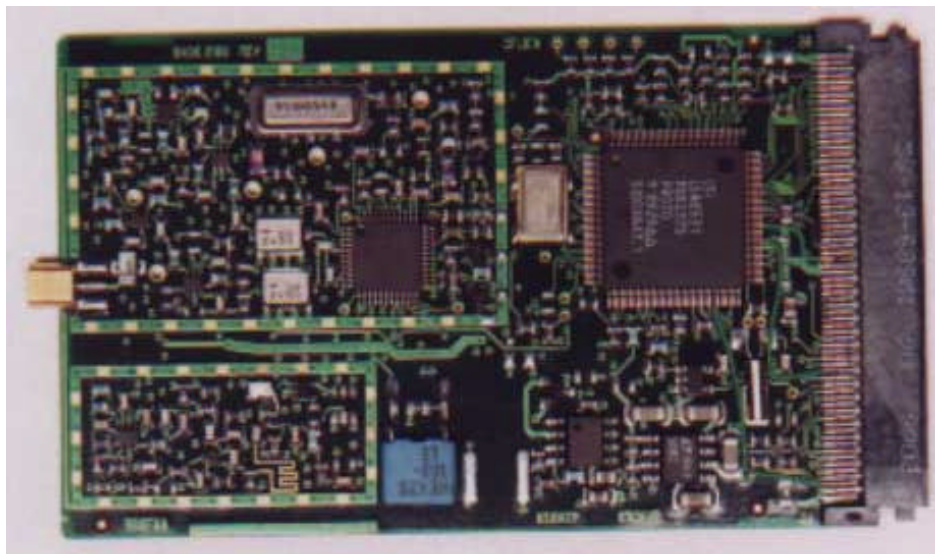

proxim- *Symphony™* -HRF 1 PC Card

APPENDIX H

EUT Photographs

Contents:

<u>Report Information</u>	
Product Name:	Symphony 1PC <small>MODEL</small> 4430
Serial Number:	A30589437
Report Number:	9111501B
File Name:	1PCappendixH.pdf

proxim- *Symphony™* -HRF 1 PC Card

PC Card with Snap-On Antenna

Snap On Antenna (Close Up)

ELECTRONIC COMPLIANCE LABORATORIES, INC.
1249 BIRCHWOOD DRIVE, SUNNYVALE, CALIFORNIA 94089
408/747-1490 www.eclabs.com 800/707-LABS

PC Card with Shields (Close Up FRONT)

PC Card with out Shields (Close Up FRONT)

PC Card (Close Up BACK)