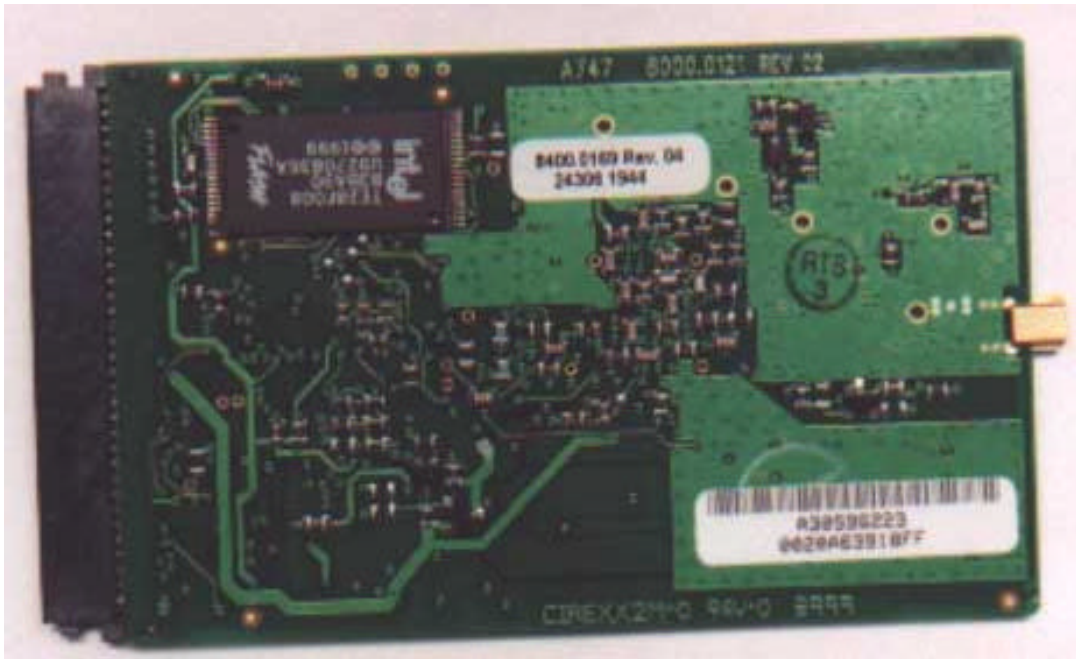

proxim- *Symphony™* -HRF 1 PC Card

APPENDIX H

EUT Photographs

Contents:

<u>Report Information</u>	
Product Name:	Symphony 1PC <small>MODEL</small> 4430
Serial Number:	A30589437
Report Number:	9111501B
File Name:	1PCappendixH.pdf

proxim- *Symphony™* -HRF 1 PC Card

PC Card with Snap-On Antenna

Snap On Antenna (Close Up)

ELECTRONIC COMPLIANCE LABORATORIES, INC.
1249 BIRCHWOOD DRIVE, SUNNYVALE, CALIFORNIA 94089
408/747-1490 www.eclabs.com 800/707-LABS

PC Card with Shields (Close Up FRONT)

PC Card with out Shields (Close Up FRONT)

PC Card (Close Up BACK)