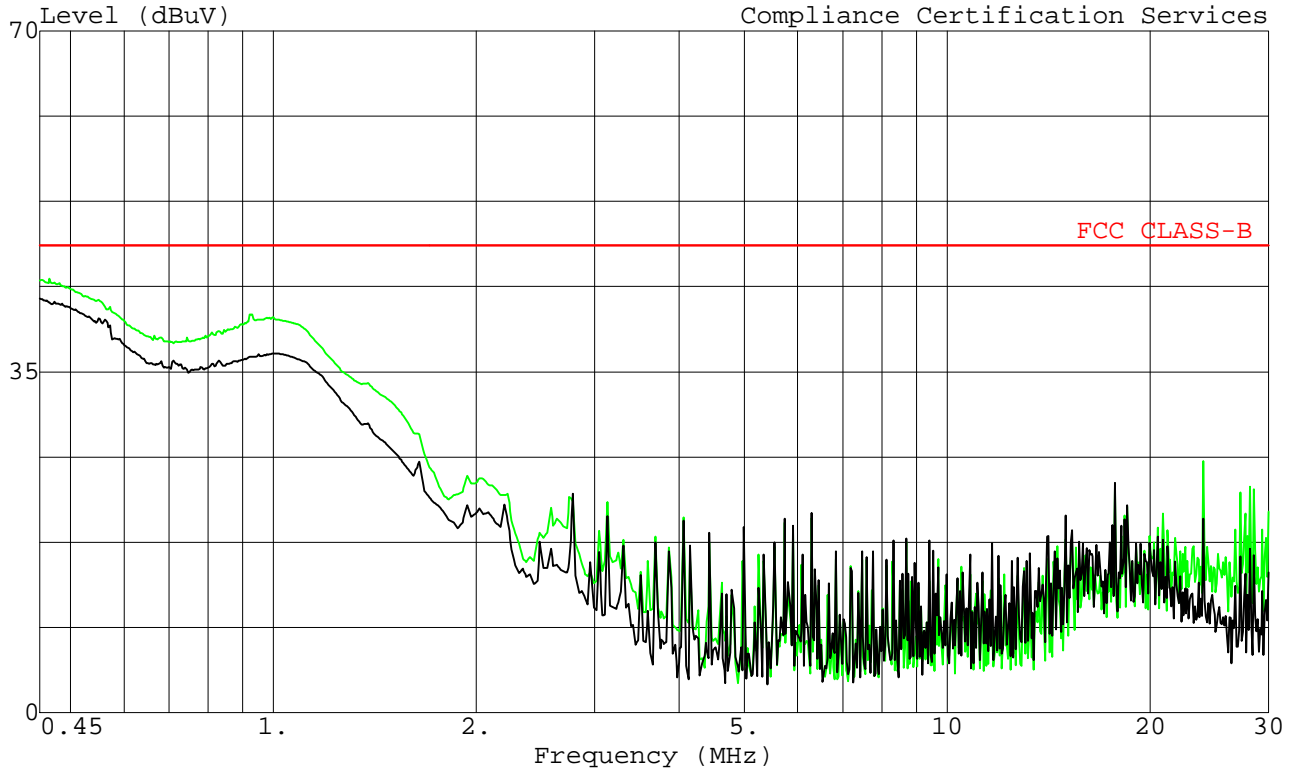

Data#: 7 File#: 00U0438A.EMI

Date: 08-29-2000 Time: 09:37:07

Trace: 3

Ref Trace:

Project No. : 00C0388-1
 Report No. : 000829LC
 Test Engr : KERWIN CORPUZ
 Company : PROXIM TC
 EUT Description : DSSS WIRELESS LAN ACCESS POINT
 Model : 8550
 : EUT with power supply: 4000.0007
 EUT Config. : EUT ONLY
 Type of Test : FCC CLASS B
 Mode of Operation: TRANSMITTING
 : Peak: L1(GREEN), L2(BLACK)
 : 115Vac, 60Hz