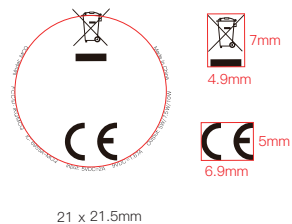

感光镜头

感光镜头

Type C

居中

21 x 21.5mm

7mm

4.9mm

6mm

6.9mm

Type C