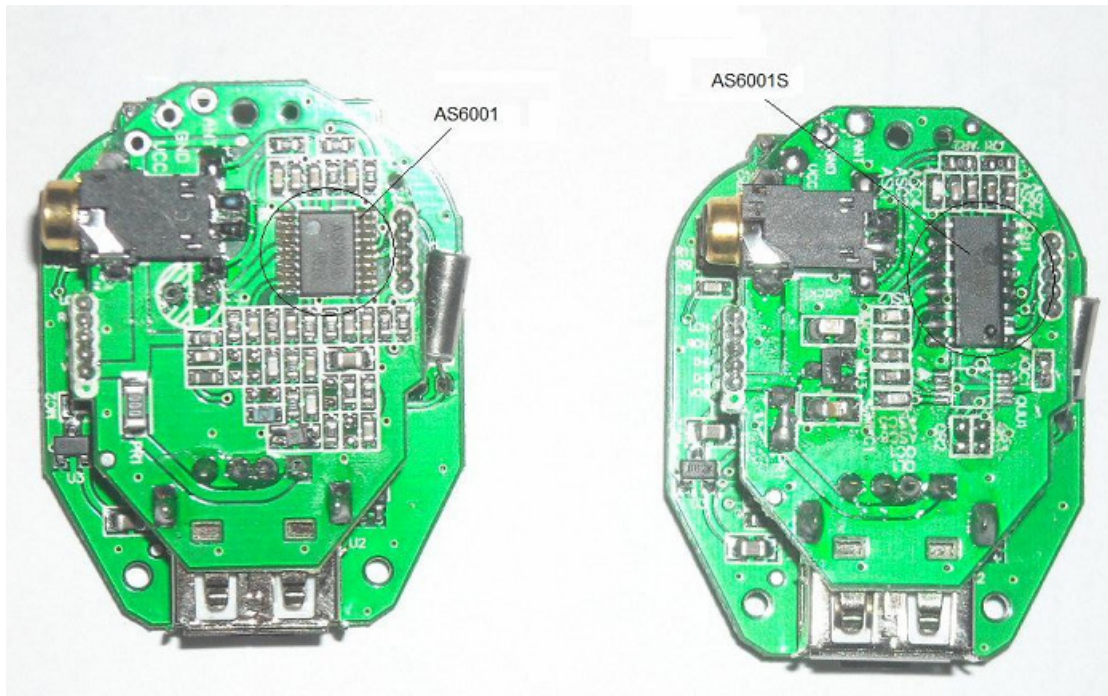

We Shenzhen Sage Human Electronics Co., Ltd
declare that the FM Transmitter which FCC
IDENTIFIER is IKQFMTD6R,has the following alternate
components compared with the products being
approved:

components	Before	Now
Transmitting IC	AS6001	AS6001S

For and on behalf of
SAGE HUMAN ELECTRONICS INTERNATIONAL CO., LIMITED
實捷恒安電子有限公司

Yours sincerely,

FRB XMO of.6.17

制作：肖金涛

IC AS6001

IC AS6001S

Remark:

Due to launch before the use of AS6001 has been discontinued IC, it is to be changed to the right side of the launch of the new IC AS6001S. The only different is packaging methods.