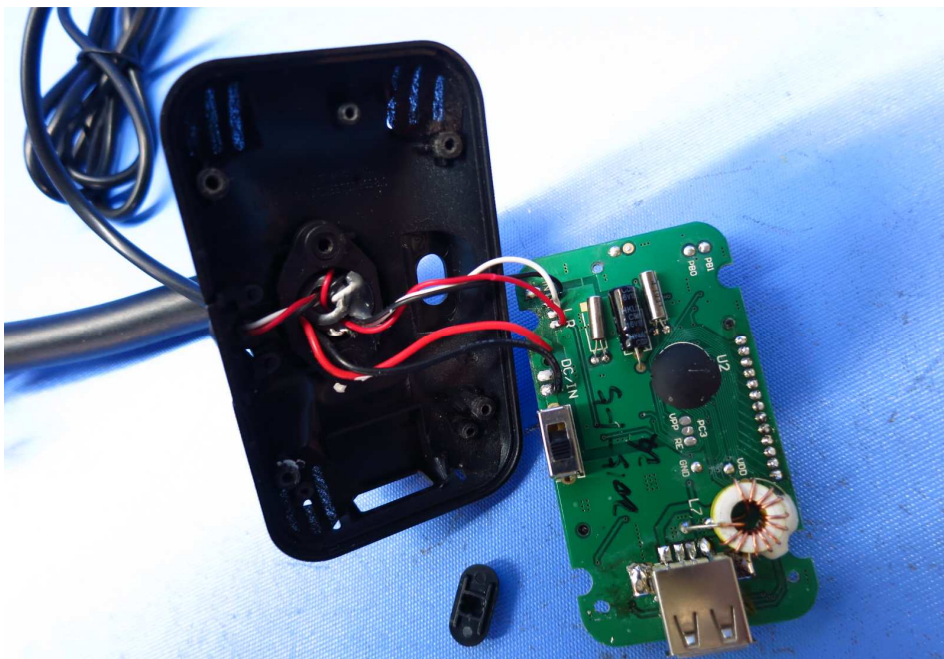

INTERTEK TESTING SERVICE

Report No.: 15010947HKG-001

Equipment Photographs

Model: FMTD3PRO

(Internal)