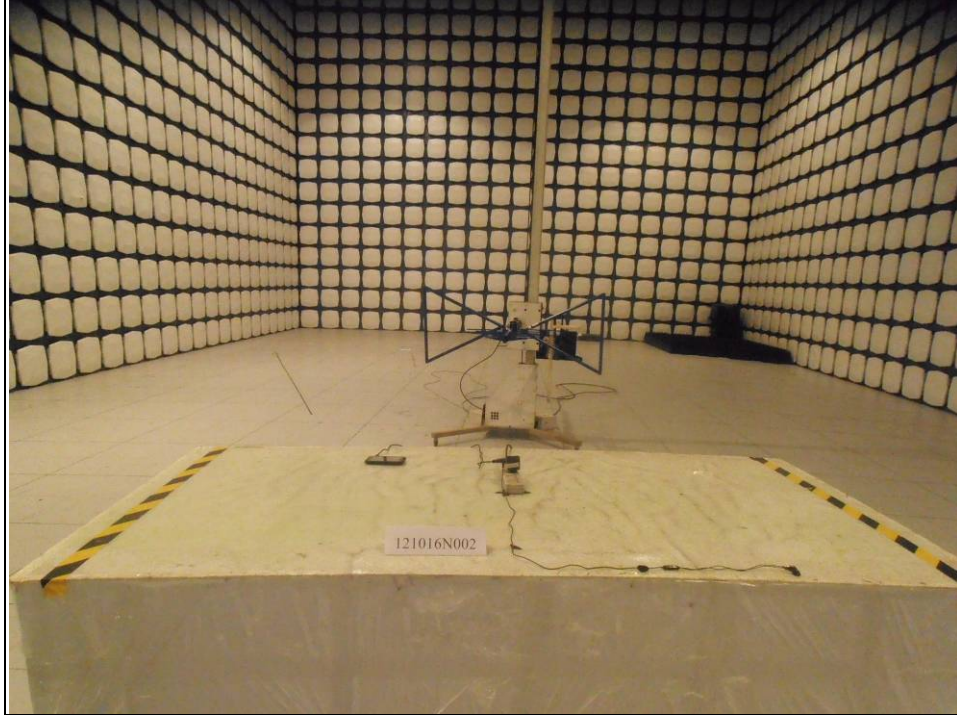

**BUREAU
VERITAS**

Test Report No.: RF121205N024

SET-UP FOR CONDUCTED EMISSION TEST

**BUREAU
VERITAS**

Test Report No.: RF121205N024

SET-UP FOR RADIATED EMISSION TEST

<Frequency Range Below 1GHz>

<Frequency Range Above 1GHz>