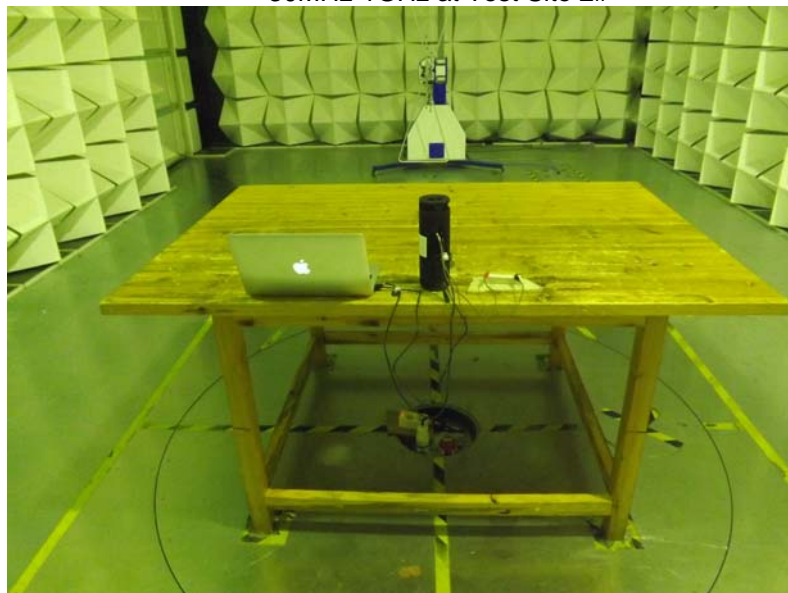

Photographs – Model BTBP Test Setup

1 Photograph – Conducted Emission Test Setup at Test Site 1#

2 Photograph – Radiation Spurious Emission Test Setup

30MHz-1GHz at Test Site 2#

Above 1GHz at Test Site 1#