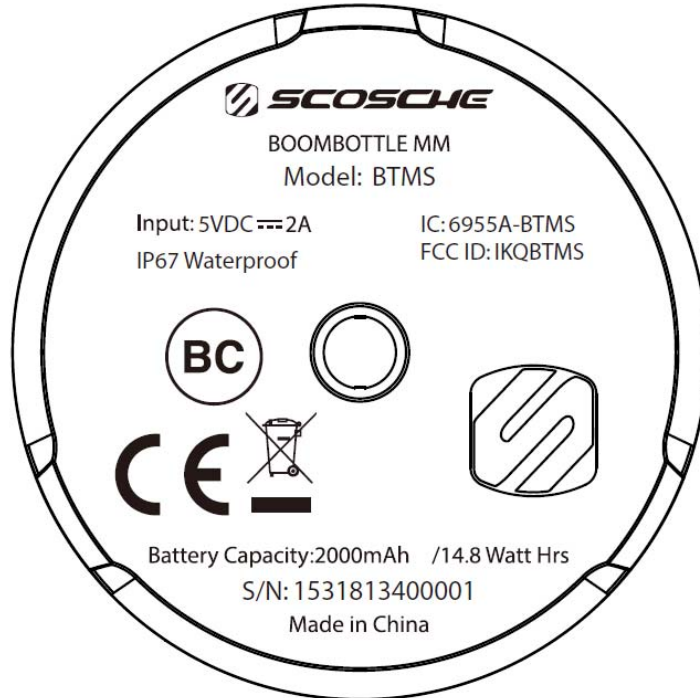

EXHIBIT A - FCC ID LABEL AND LOCATION

FCC ID Label

FCC ID Label Location Information

The label shown shall be permanently affixed at a conspicuous location on the device and be readily visible to the user at the time purchase (Labeling requirements per 2.925)