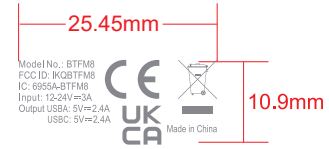

BTFM8

 PANTONE Cool Gray 8 C