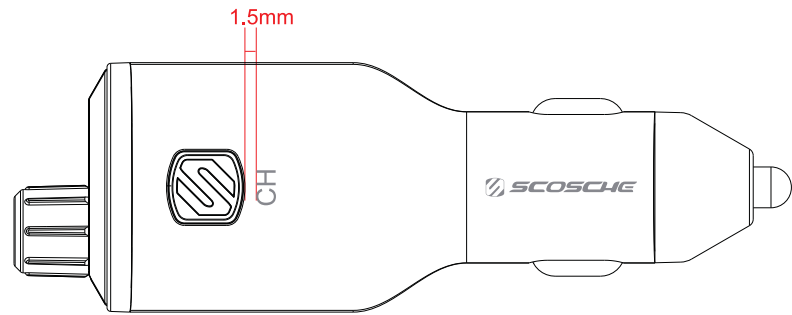

BTFM8

 PANTONE Cool Gray 8 C