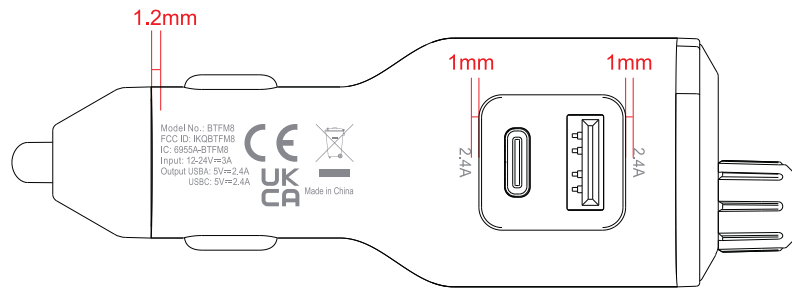

BTFM8

 PANTONE Cool Gray 8 C