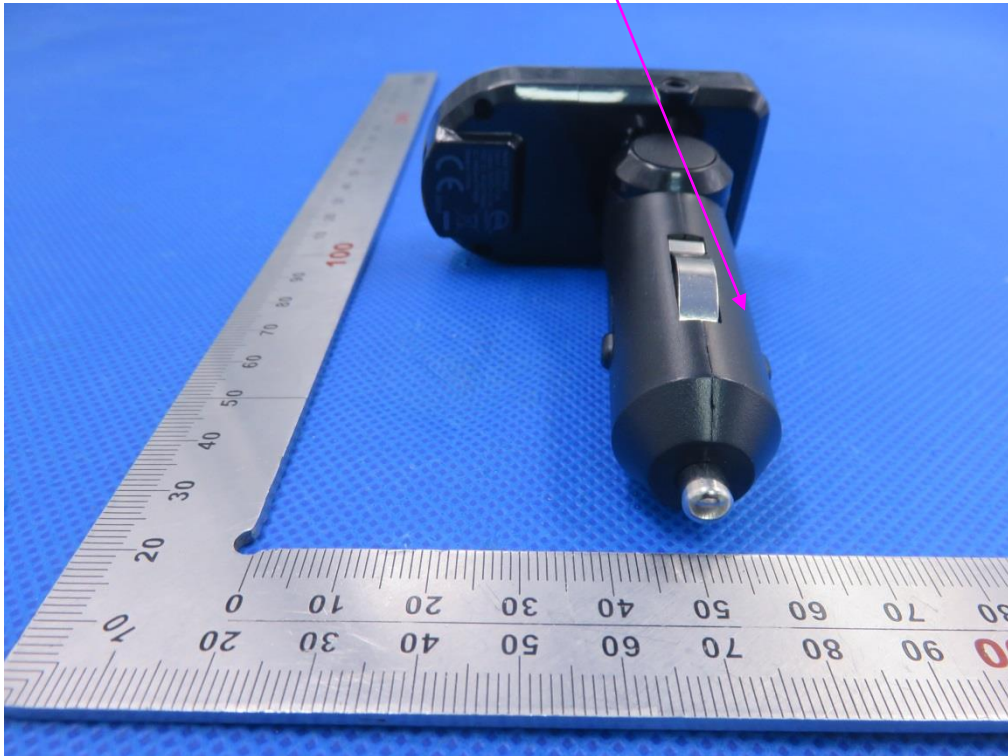

15mm*20mm

FCC ID: IKQBTFM3B
IC: 6955A-BTFM3B
HVIN: BTFM3-SPB