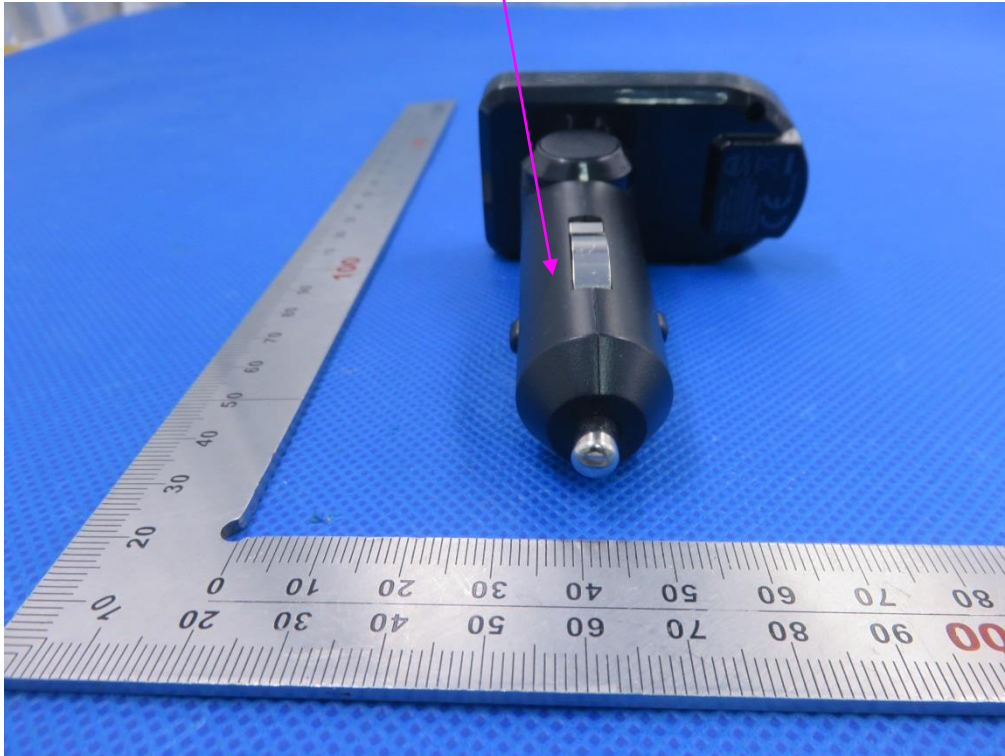

FCC ID and IC Label Location

15mm*20mm

Scosche

Wireless hands free car kit

Model: BTFM3B

FCC ID: IKQBTFM3B

IC: 6955A-BTFM3B

15mm*20mm