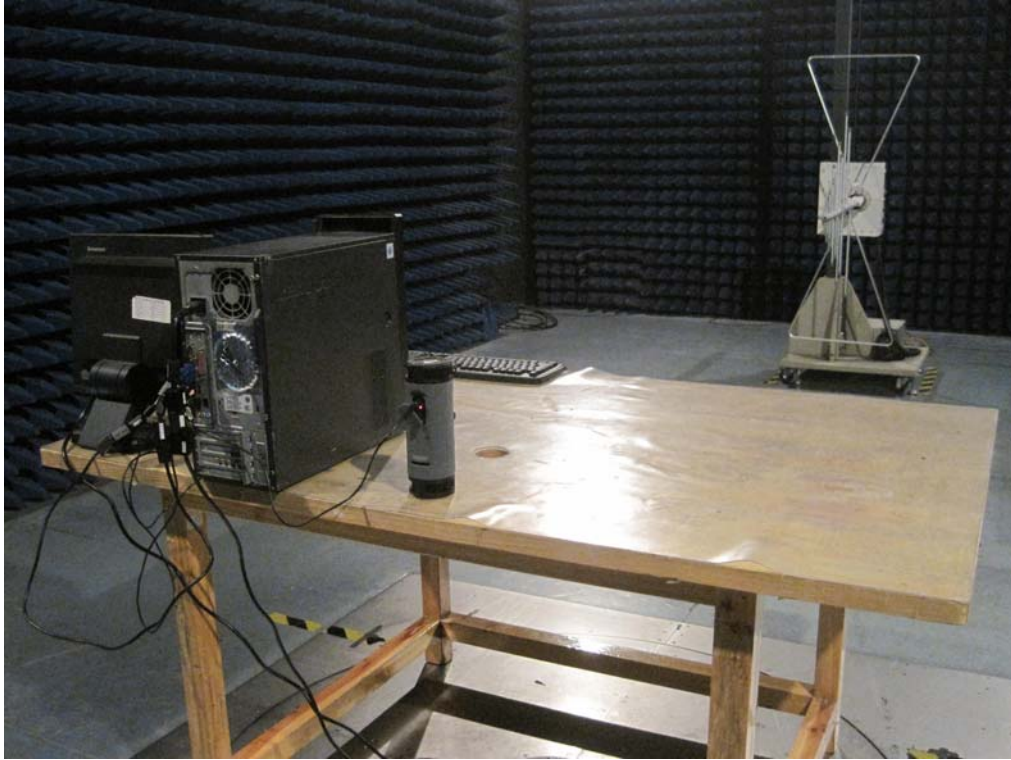

16 Photographs – Test Setup

16.1 Conducted Emission

16.2 Radiated Emission

Test frequency below 30MHz

Test frequency from 30MHz to 1GHz
Setup of the worst mode: USB Charging Mode

Test frequency above 1GHz

Remark:the PC is used for setting lower/middle/upper channel transmitting only.