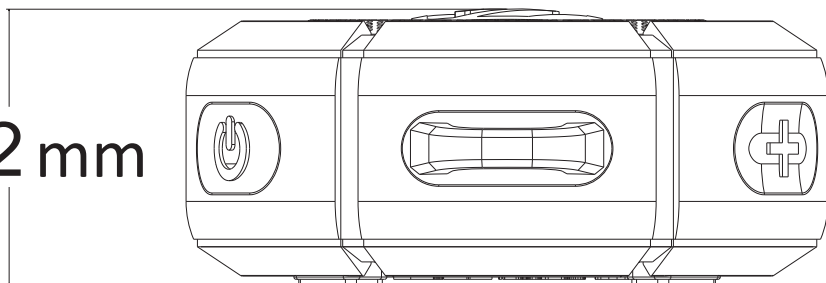

36.42 mm

Ø85.00 mm

Label Location

The label Screen print to the equipment by permanent adhesive

36.42 mm

Ø85.00 mm

36.42 mm

Ø85.00 mm