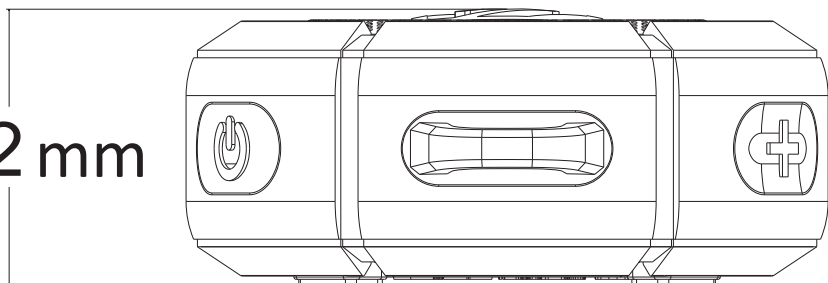

36.42 mm

Ø85.00 mm

Label Location

The label Screen print to the equipment by permanent adhesive

36.42 mm

Ø85.00 mm

36.42 mm

Ø85.00 mm