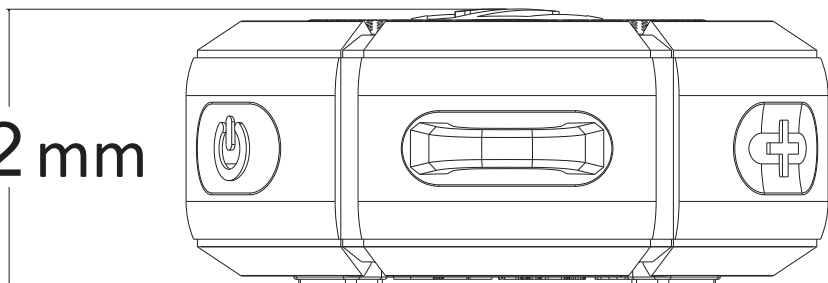

36.42 mm

Ø85.00 mm

Label Location

The label Screen print to the equipment by permanent adhesive

36.42 mm

Ø85.00 mm

36.42 mm

Ø85.00 mm