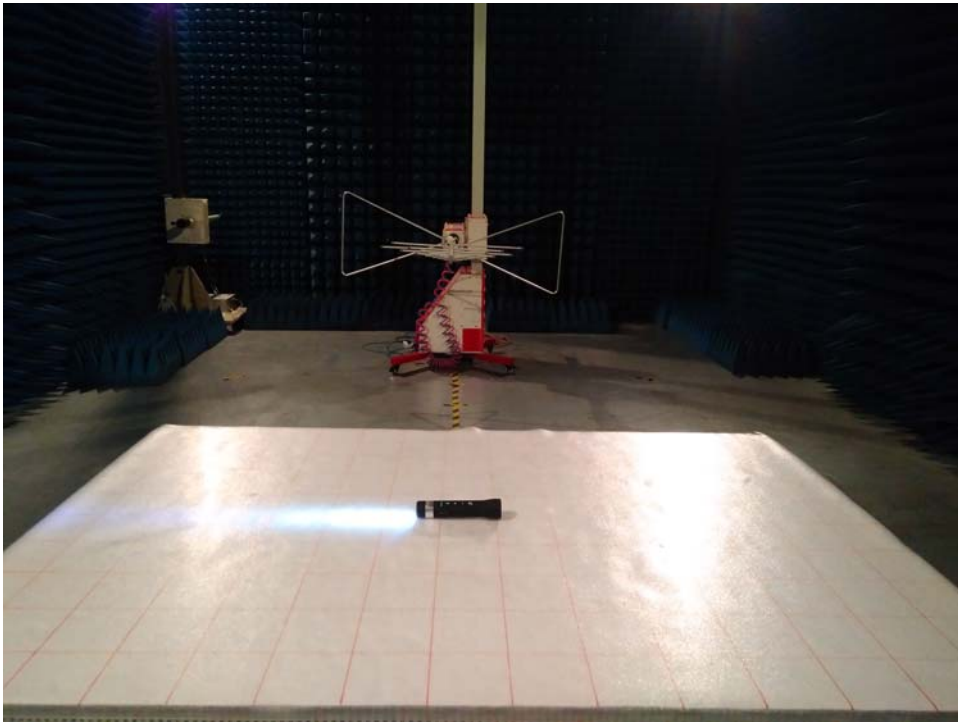

Appendix A: Photographs of Test Setup

Product: HARDLEBAR MOUNTED WIRELESS SPEAKER/POWERBANK LED FLASHLIGHT

Model: BMLS

Radiated Emission

Conducted Emission