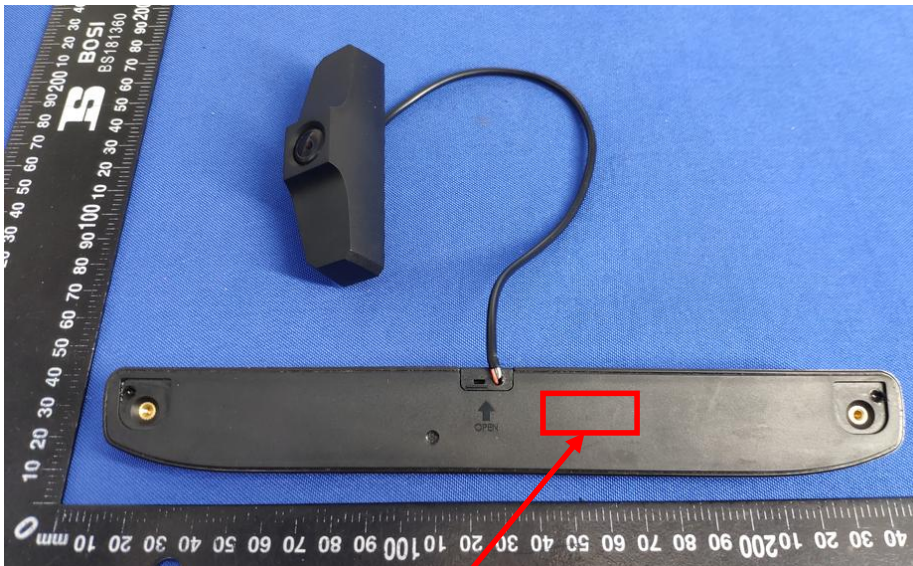

Label Artwork and Location

Model: RVW-Solar 1

Label:

FCC ID: IK4RVW-SOLAR1

Size: L*W=17*6mm

Location