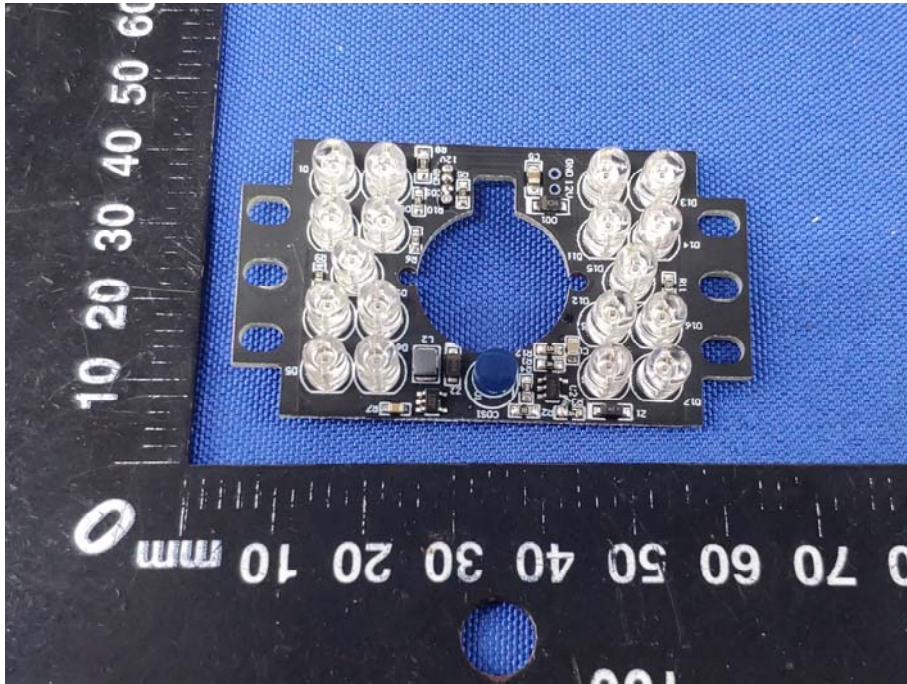

Product: Wireless 720P AHD back up camera
Model: FOSP-RVC-W8
Internal Photos

*******END OF REPORT*******