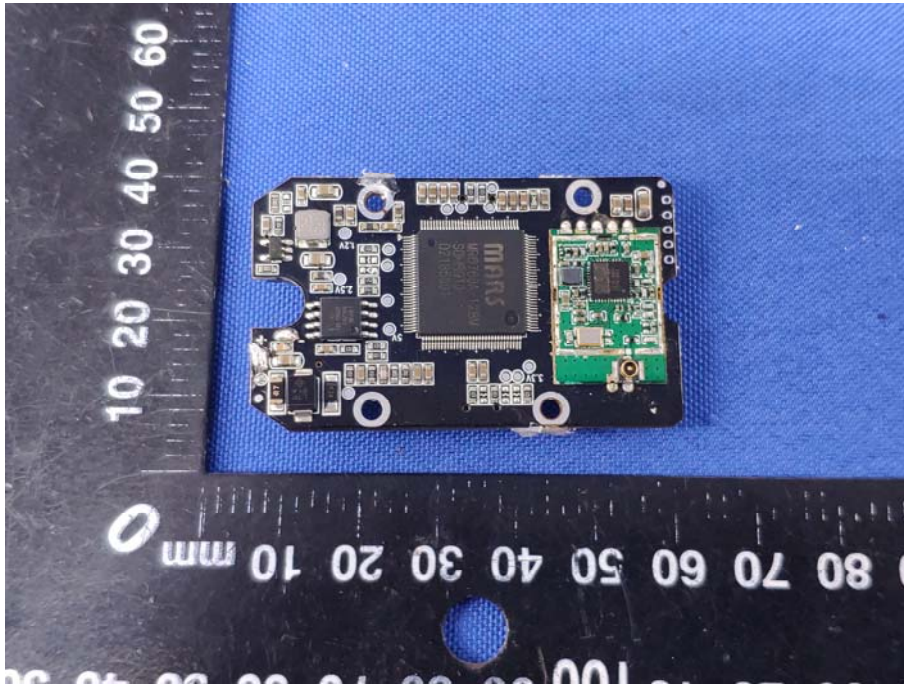

Product: Wireless 720P AHD back up camera
Model: FOSP-RVC-W8
Internal Photos

*******END OF REPORT*******