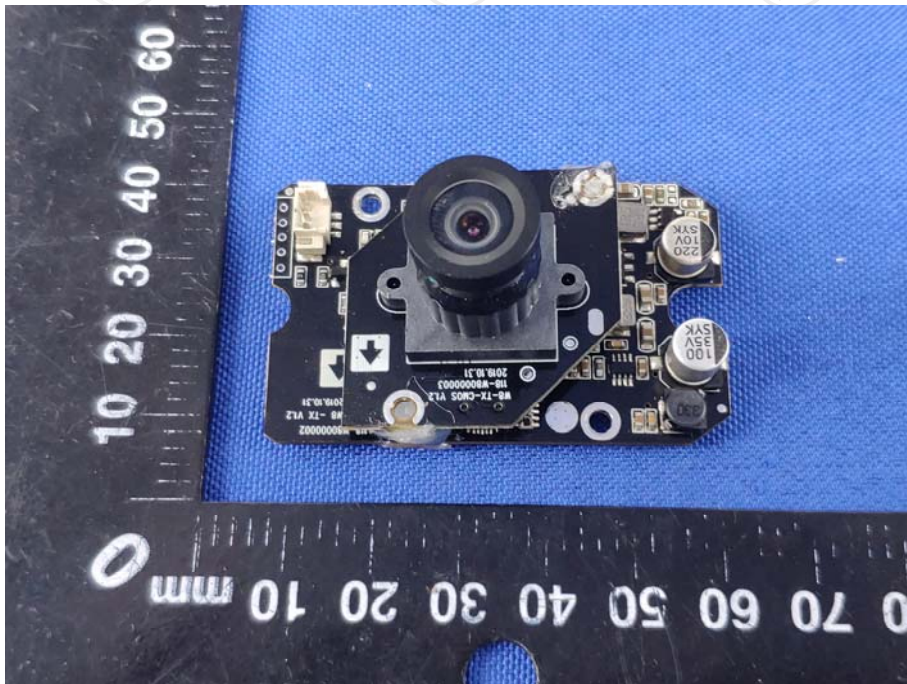

Product: Wireless 720P AHD back up camera
Model: FOSP-RVC-W8
Internal Photos

*******END OF REPORT*******