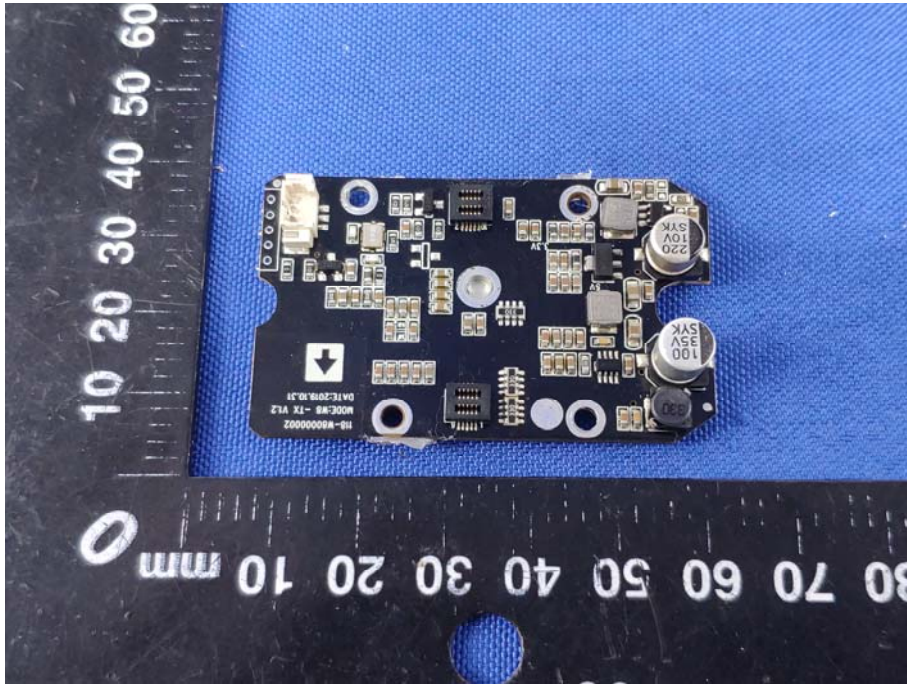

Product: Wireless 720P AHD back up camera
Model: FOSP-RVC-W8
Internal Photos

*******END OF REPORT*******