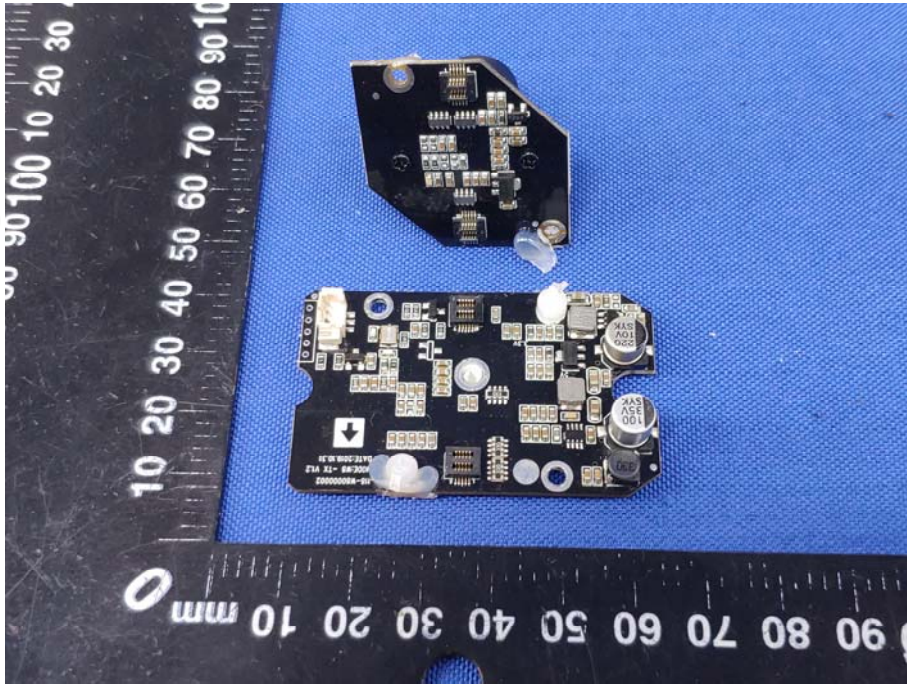

Product: Wireless 720P AHD back up camera
Model: FOSP-RVC-W8
Internal Photos

*******END OF REPORT*******