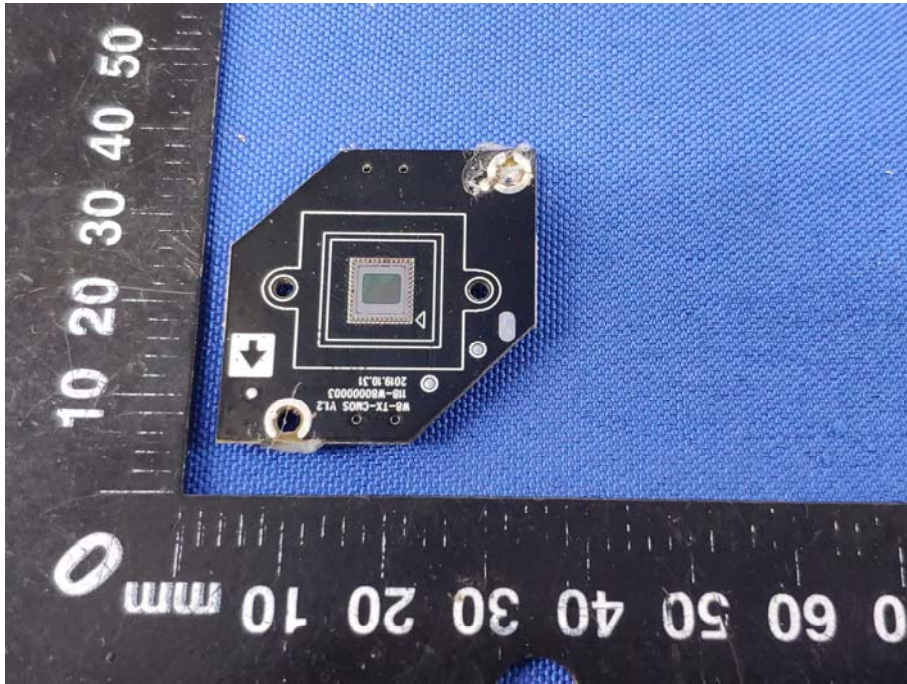

Product: Wireless 720P AHD back up camera
Model: FOSP-RVC-W8
Internal Photos

*******END OF REPORT*******