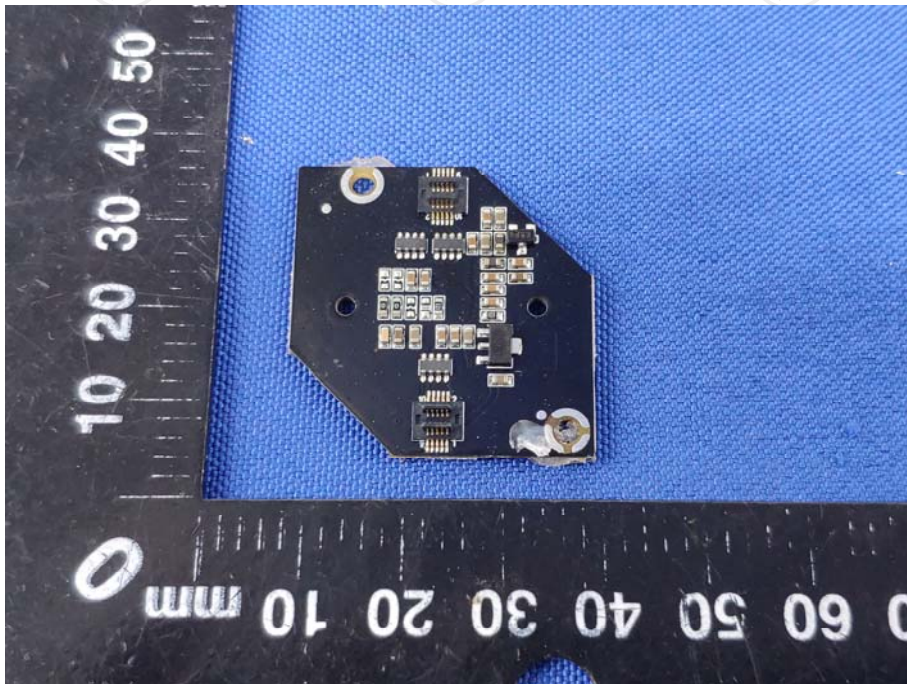

Product: Wireless 720P AHD back up camera
Model: FOSP-RVC-W8
Internal Photos

*******END OF REPORT*******