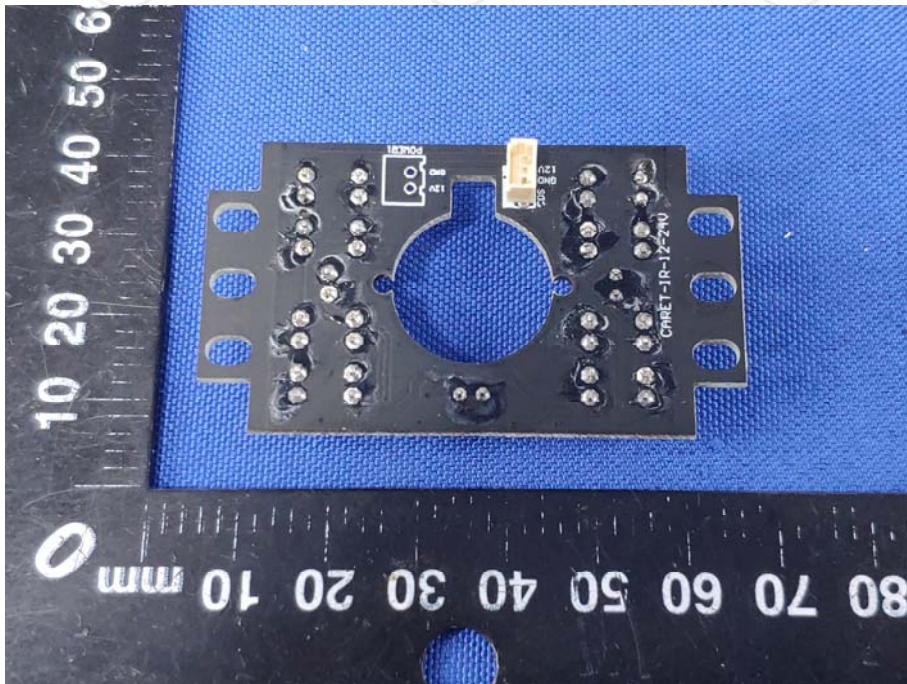

Product: Wireless 720P AHD back up camera
Model: FOSP-RVC-W8
Internal Photos

*******END OF REPORT*******