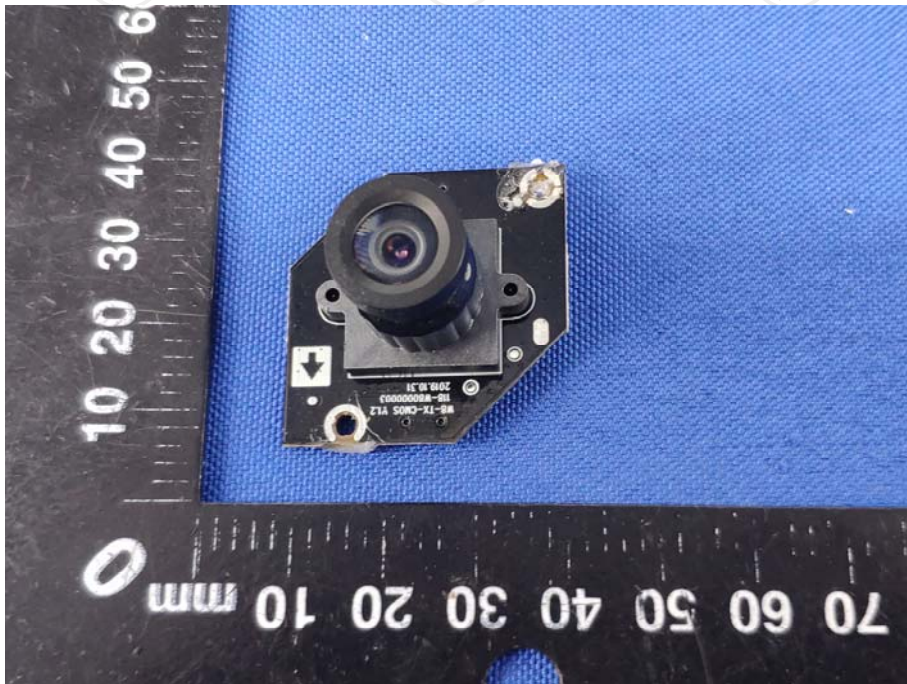

Product: Wireless 720P AHD back up camera
Model: FOSP-RVC-W8
Internal Photos

*******END OF REPORT*******