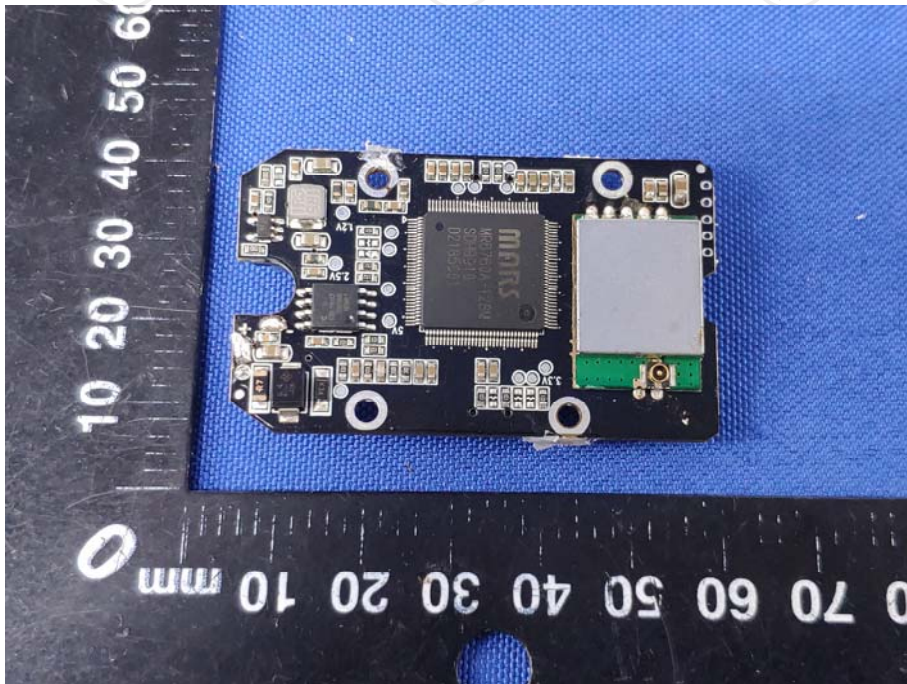

Product: Wireless 720P AHD back up camera
Model: FOSP-RVC-W8
Internal Photos

*******END OF REPORT*******