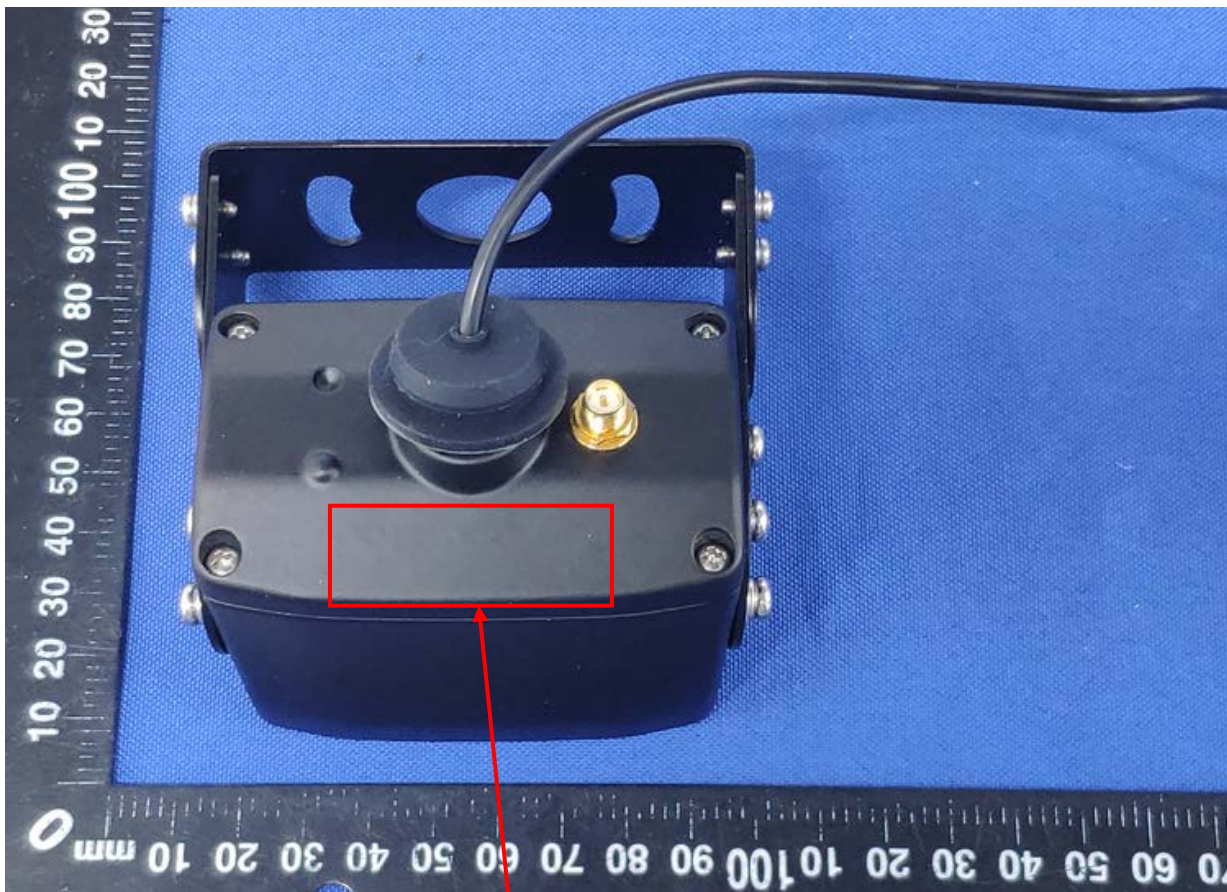

Label Artwork and Location

Model: FOSP-RVC-W8

Label:

Size: L*W=45*15mm

Location