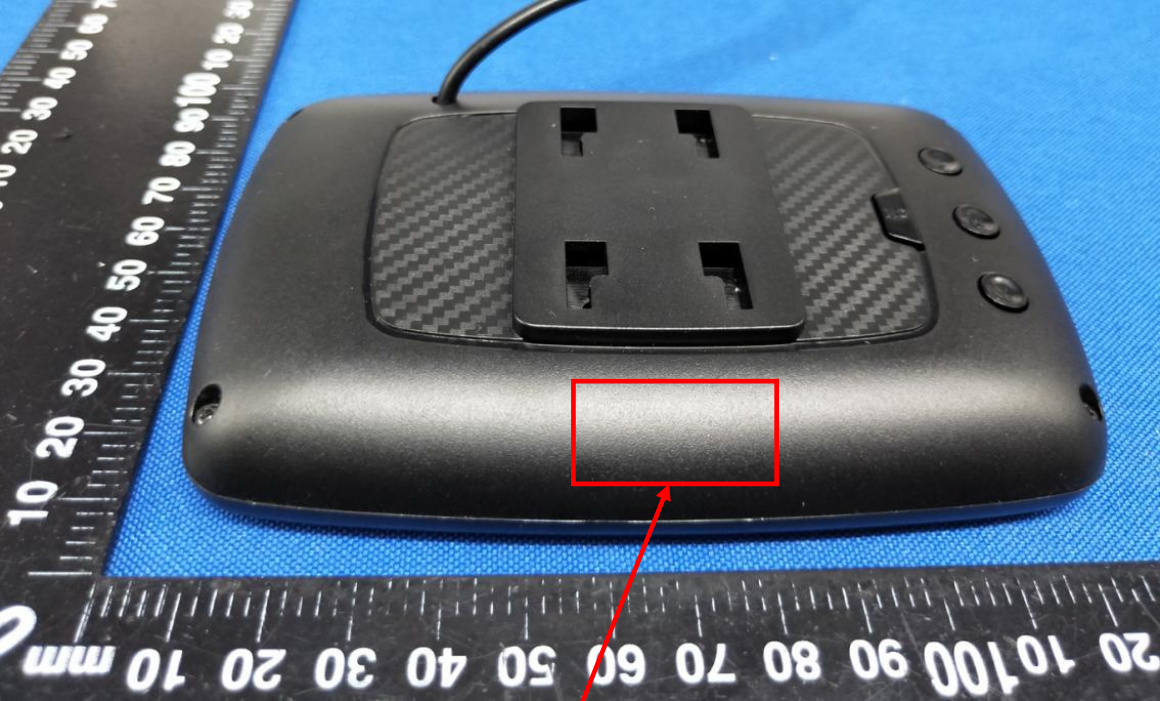

Label Artwork and Location

Model: RVS-TD2B

Label:

Size: L*W=22*12mm

Location