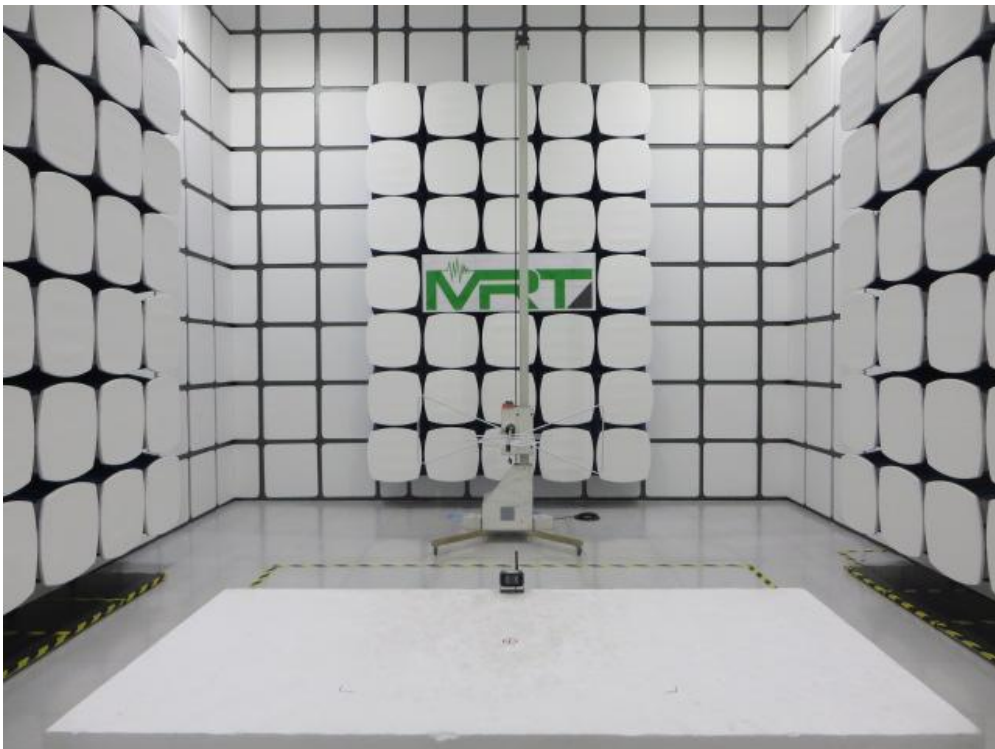

FCC Part15C Test Setup Photo

Description: Radiated Emission Test Setup for 9kHz ~ 30MHz

Description: Radiated Emission Test Setup for 30MHz ~ 1GHz

Description: Radiated Emission Test Setup for 1GHz ~ 18GHz

Description: Radiated Emission Test Setup for 18GHz ~ 25GHz