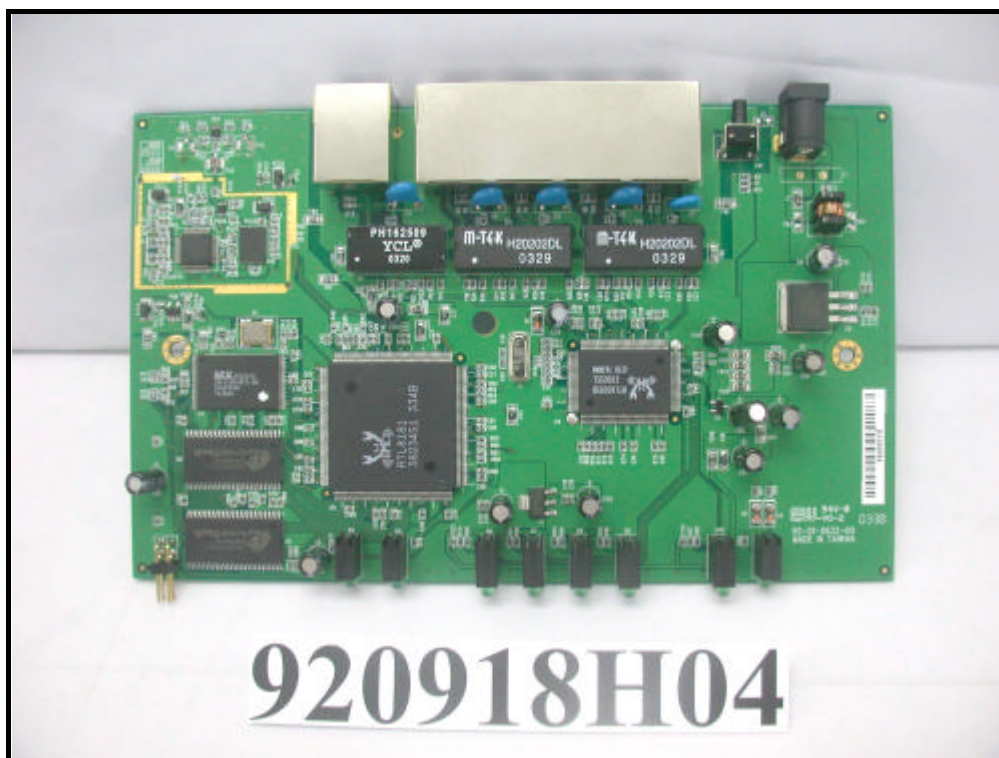

## CONSTRUCTION PHOTOS OF EUT

For Model: CWR500

For Model: CNBR-914W, BR-914W, FL-WL2044R, 70073, IS35784, MEG501