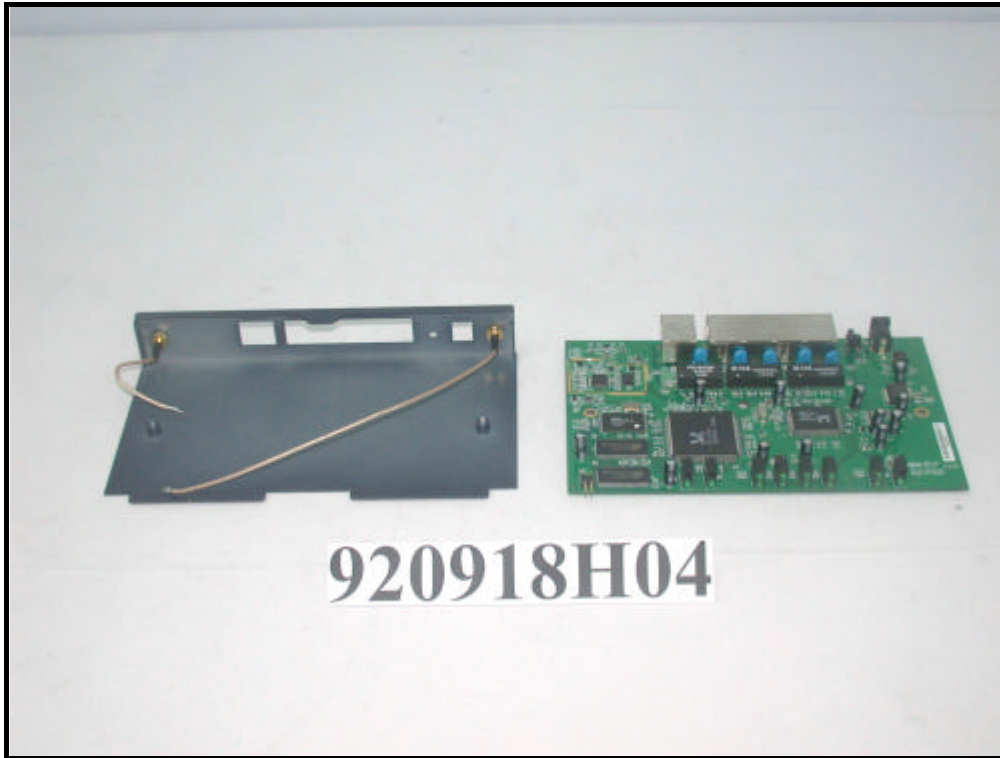

## CONSTRUCTION PHOTOS OF EUT

For Model: CWR500

For Model: CNBR-914W, BR-914W, FL-WL2044R, 70073, IS35784, MEG501