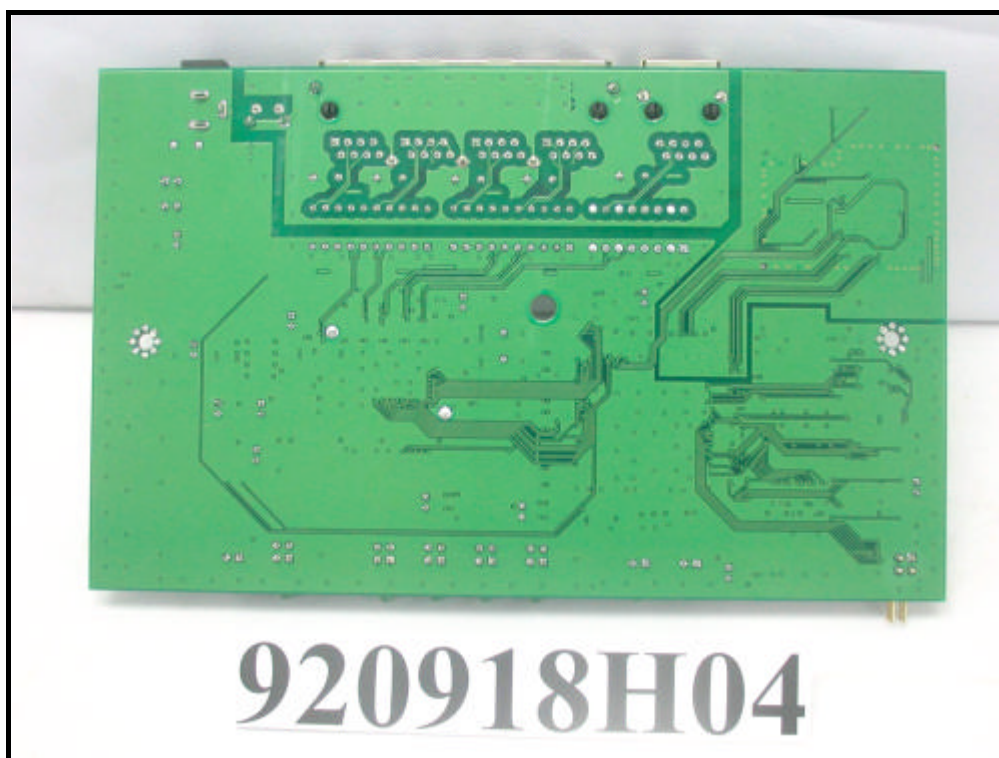

## CONSTRUCTION PHOTOS OF EUT

For Model: CWR500

For Model: CNBR-914W, BR-914W, FL-WL2044R, 70073, IS35784, MEG501