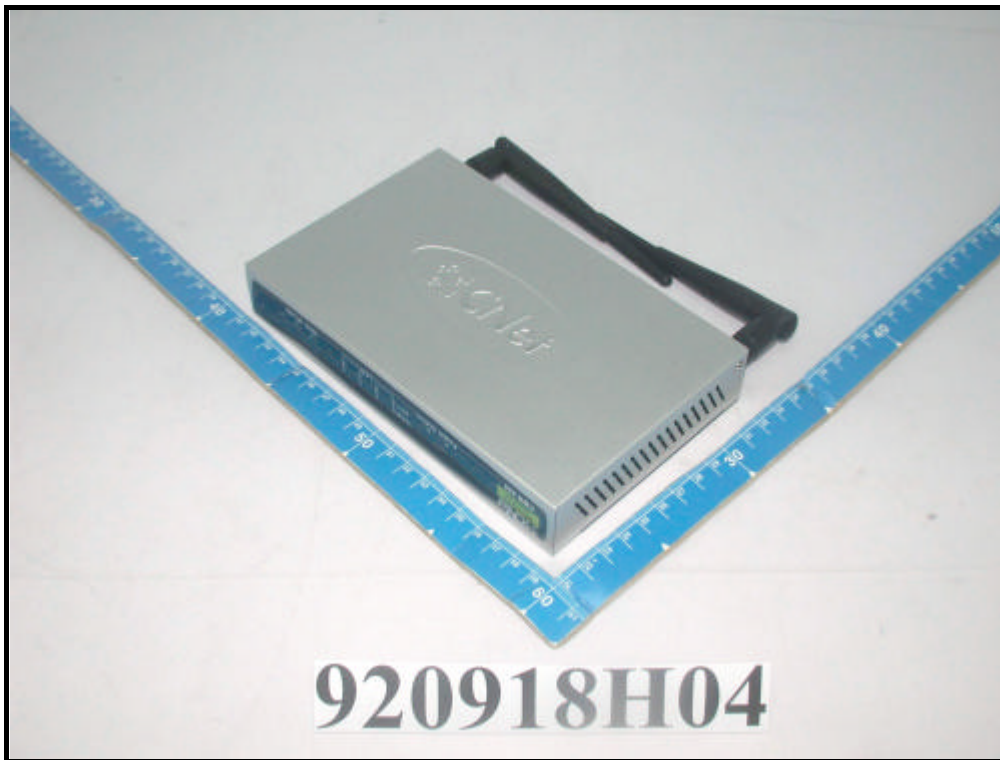

## CONSTRUCTION PHOTOS OF EUT

For Model: CWR500

CNet CWR500 920918H04

CNet CWR500 920918H04

For Model: CNBR-914W, BR-914W, FL-WL2044R, 70073, IS35784, MEG501

**920918H04**

**920918H04**