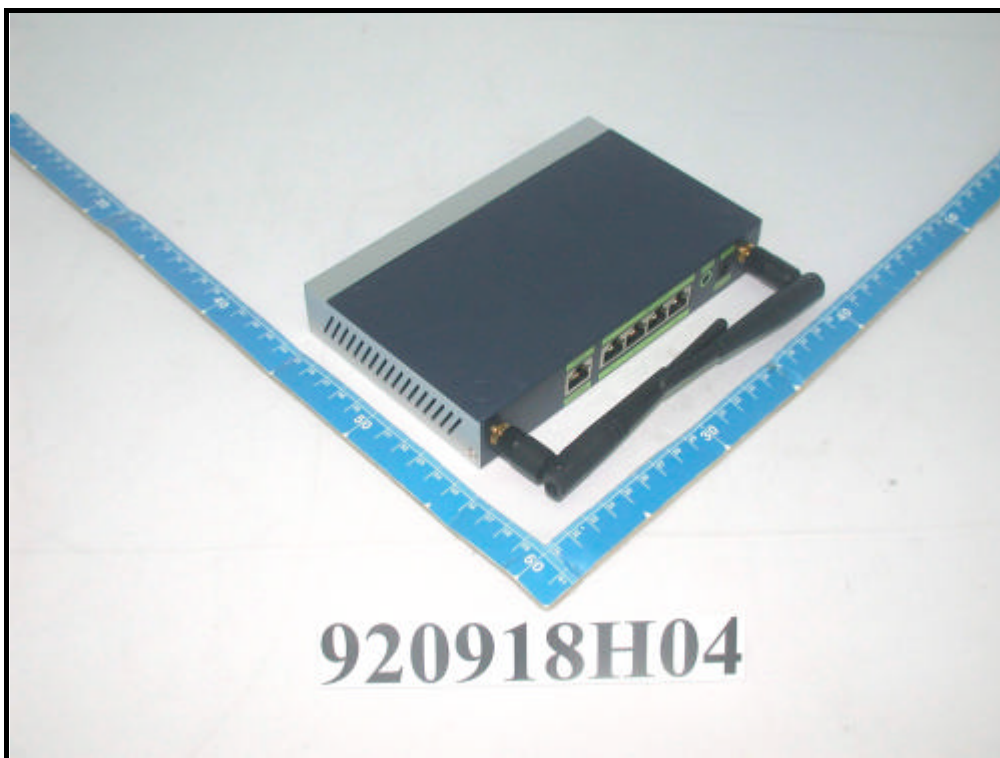

## CONSTRUCTION PHOTOS OF EUT

For Model: CWR500

CNet CWR500 920918H04

CNet CWR500 920918H04

For Model: CNBR-914W, BR-914W, FL-WL2044R, 70073, IS35784, MEG501

**920918H04**

**920918H04**