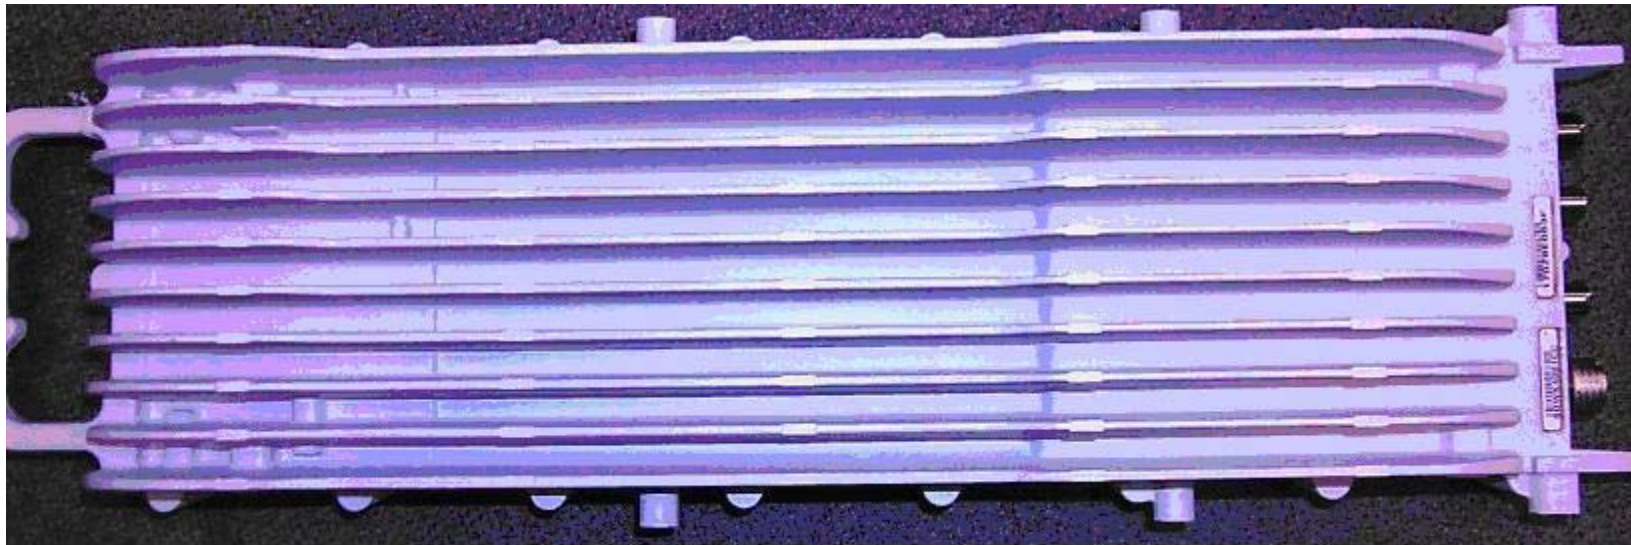

Home & Networks Mobility

External Photos Exhibit

FCC ID: IHET7JC1

IC: 109D-WAP25450

External Photos Exhibit

2.5GHz MOTOwi4™ Diversity Access Point

- 1 Front View
- 2 Rear View
- 3 Top Side View
- 4 Bottom Side View
- 5 External Filter

Home & Networks Mobility

External Photos Exhibit

FCC ID: IHET7JC1

IC: 109D-WAP25450

External Photos Exhibit

MOTOwi4™

Diversity Access Point – Front View

Home & Networks Mobility

External Photos Exhibit

FCC ID: IHET7JC1

IC: 109D-WAP25450

External Photos Exhibit

MOTOwi4™

Diversity Access Point — Rear View

Home & Networks Mobility

External Photos Exhibit

External Photos Exhibit

Diversity Access Point – Bottom Side View

Home & Networks Mobility

External Photos Exhibit

FCC ID: IHET7JC1
IC: 109D-WAP25450

External Photos Exhibit

External fullband, subband, or channel Filter
(Channel filter shown)