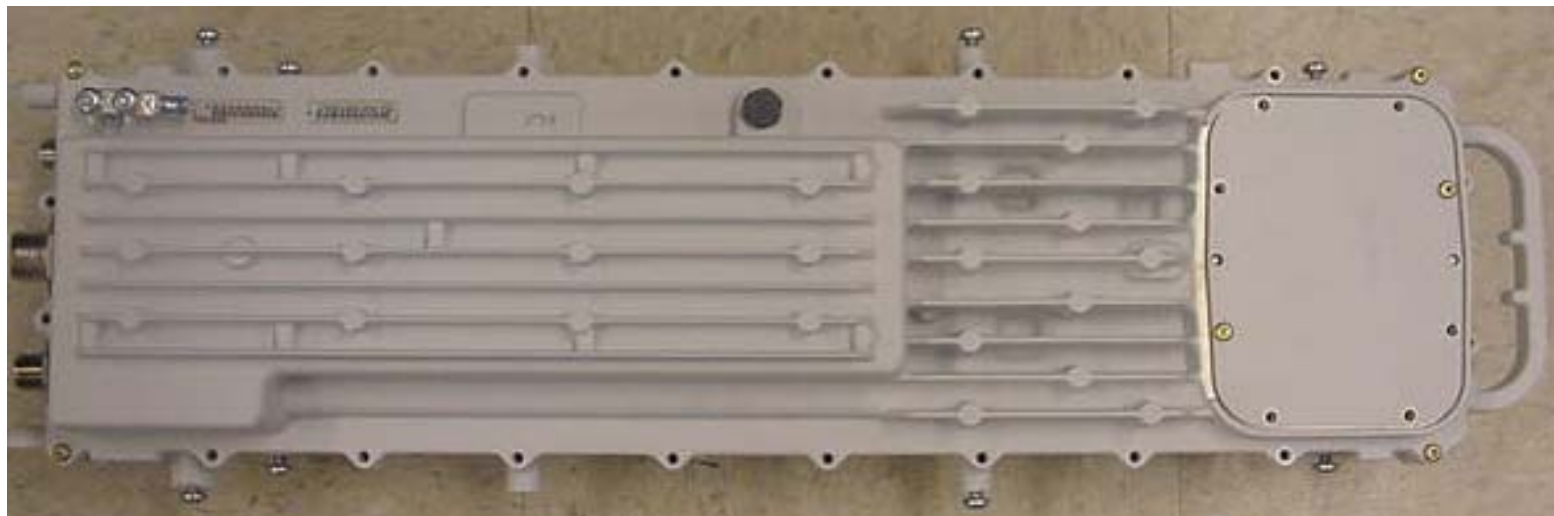

## *External Photos Exhibit*

Applicant: Motorola WAP25400-1 2.5GHz OFDMA MOTOwi4™  
Diversity Access Point

IHET7HN1

## **External Photos Exhibit**

MOTOwi4™

Diversity Access Point – Front View