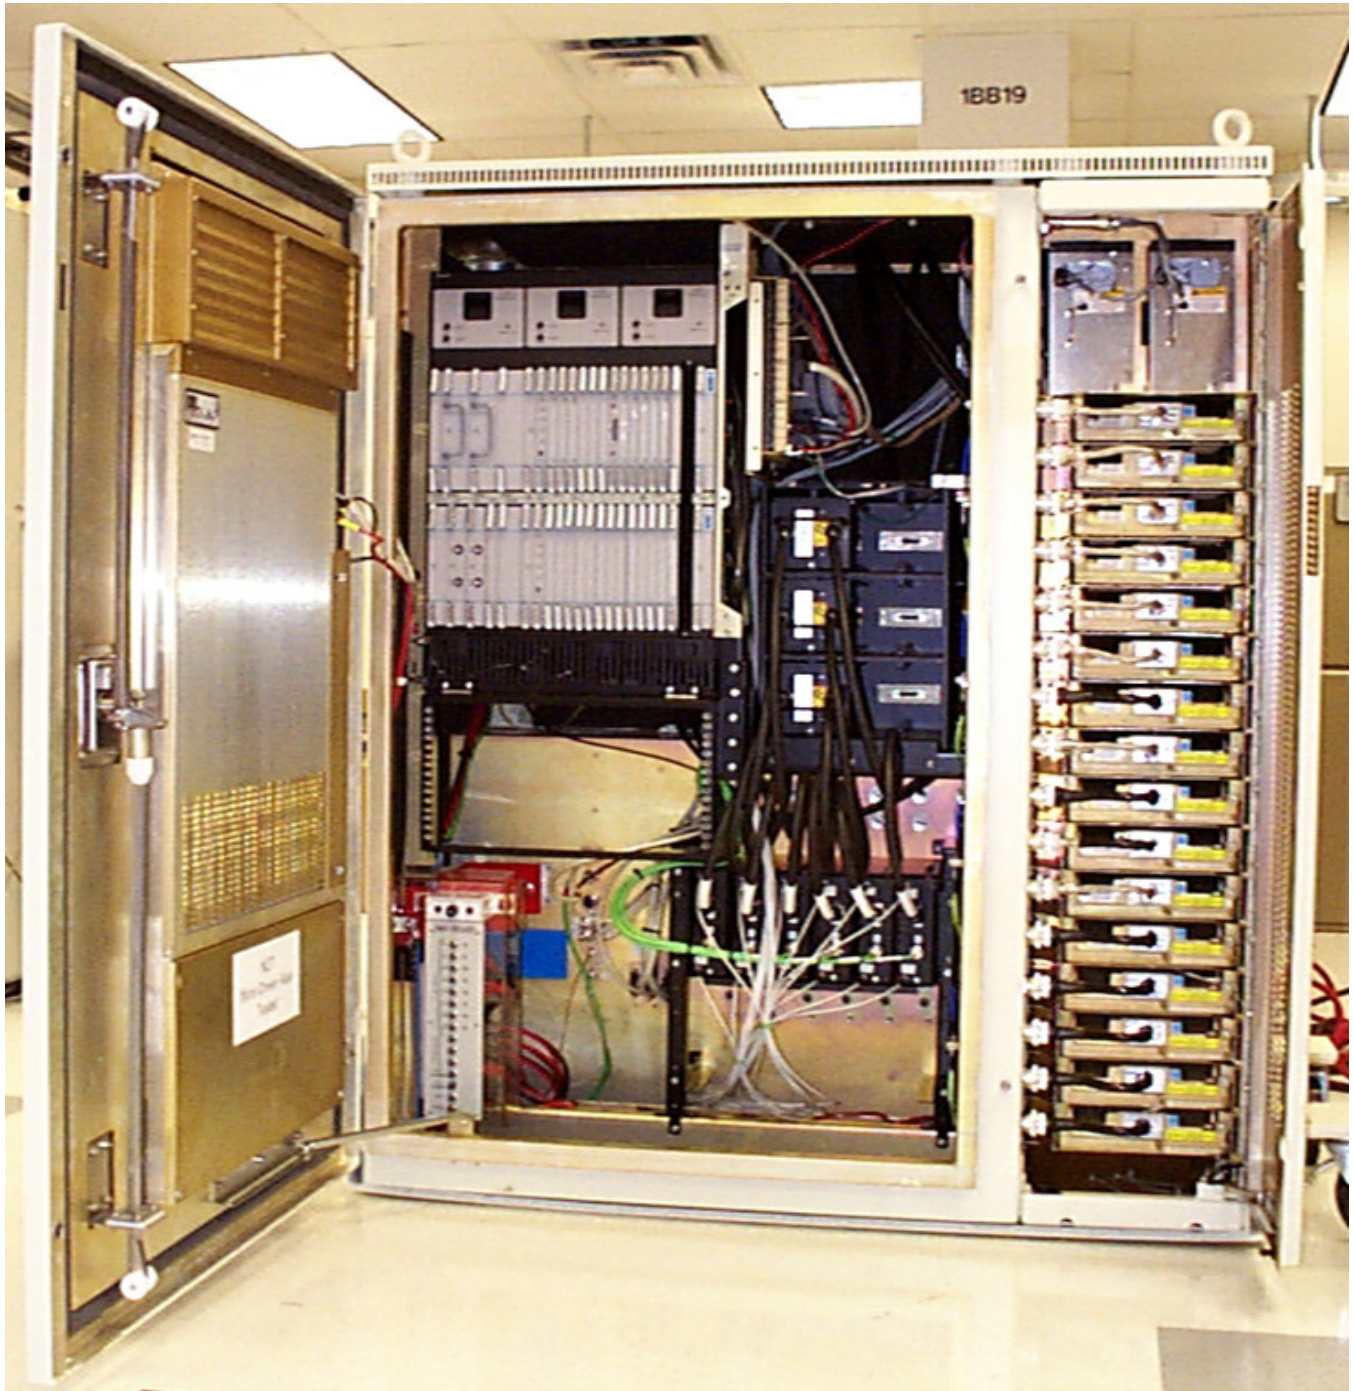

MOTOROLA

Cellular Infrastructure Group

APPLICANT: MOTOROLA

TRANSCIVER TYPE: IHET6YZ1

SC4812ET @1.9 GHz CDMA BTS

EXTERNAL PHOTOS EXHIBIT

List of External Photographs

| <u>NO.</u> | <u>PHOTOGRAPH</u> |
|-------------------|--------------------------|
| 01 | Front View Doors Closed |
| 02 | Front View Doors Open |
| 03 | Rear View with Panel |
| 04 | Rear View without Panel |
| 05 | Left Side View |
| 06 | Right Side View |
| 07 | Top View |

**IHET6YZ1
SC4812ET 1.9GHz
Front View Doors Closed**

IHET6YZ1
SC4812ET 1.9GHz
Front View Doors Open

**IHET6YZ1
SC4812ET 1.9GHz
Rear View with Panel**

**IHET6YZ1
SC4812ET 1.9GHz
Rear View without Panel**

**IHET6YZ1
SC4812ET 1.9GHz
Left Side View**