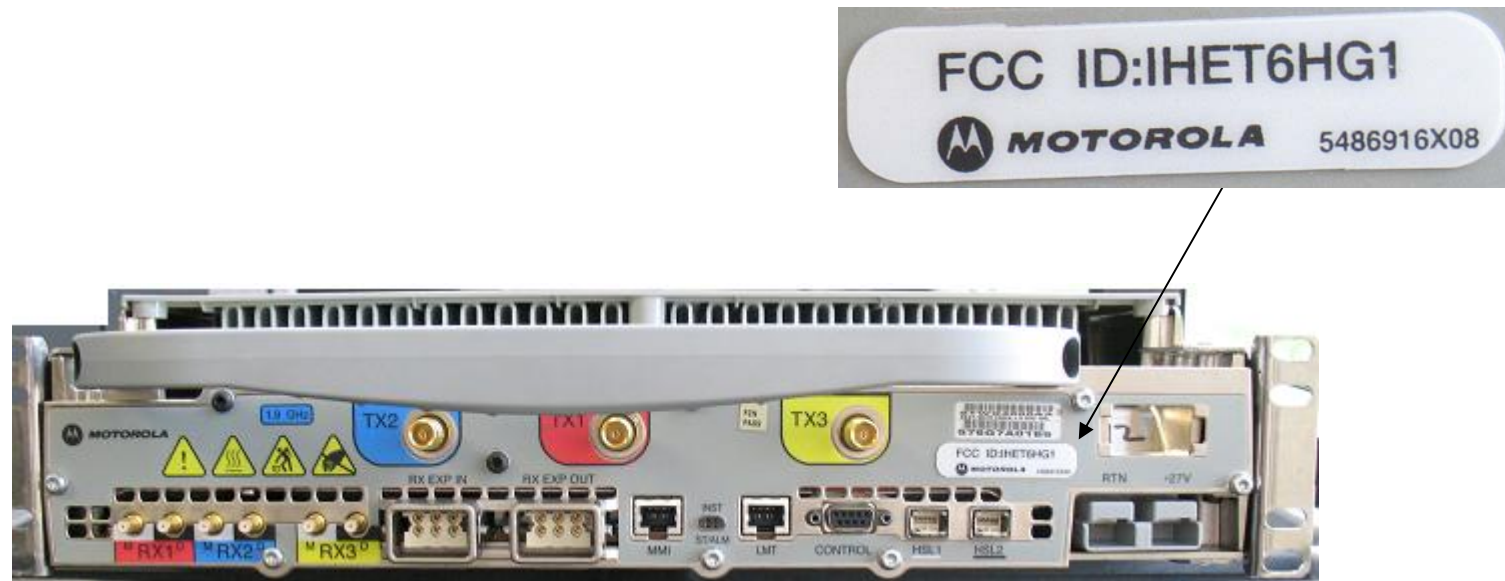

Label Exhibit

UBS CDMA XMI Transceiver at 1.9GHz Label Diagram