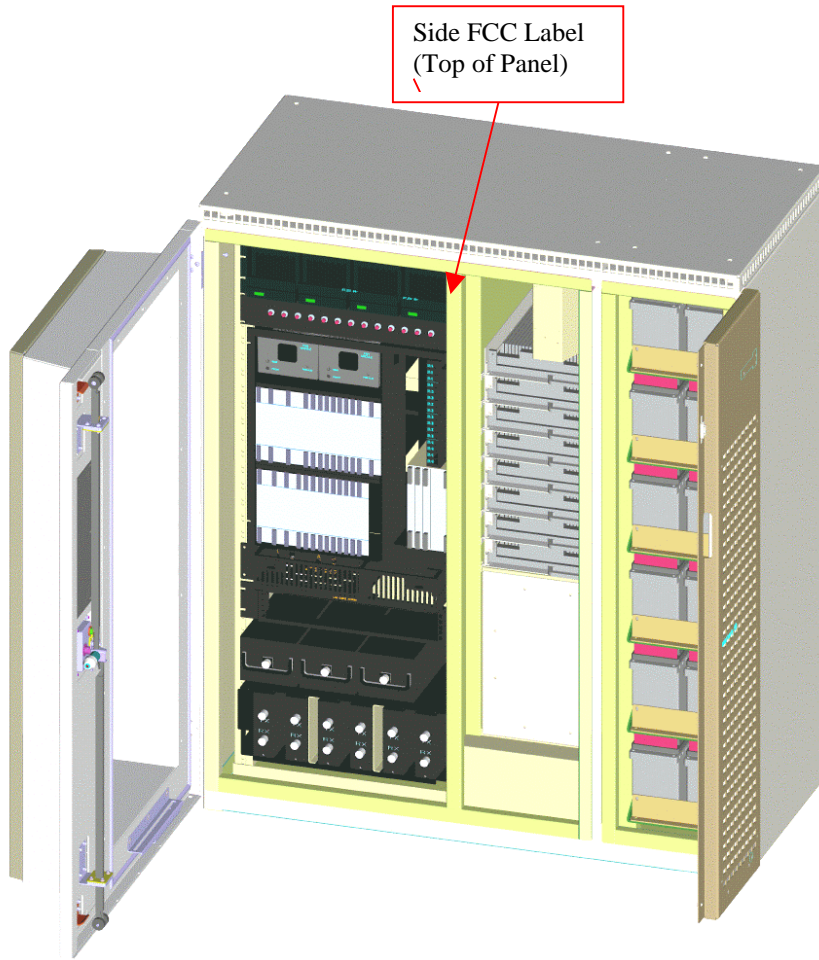

**EQUIPMENT NAMEPLATE PER
CFR., Title 47, Part 2.925**

**A name plate of this type, or one similar to it, will be affixed to every base station.
This label is permanent, indelible, and tamper evident.**

SC4812ETLite 1X/EVDO @ 1.9GHz

IHET6ER1

Location of FCC ID Label