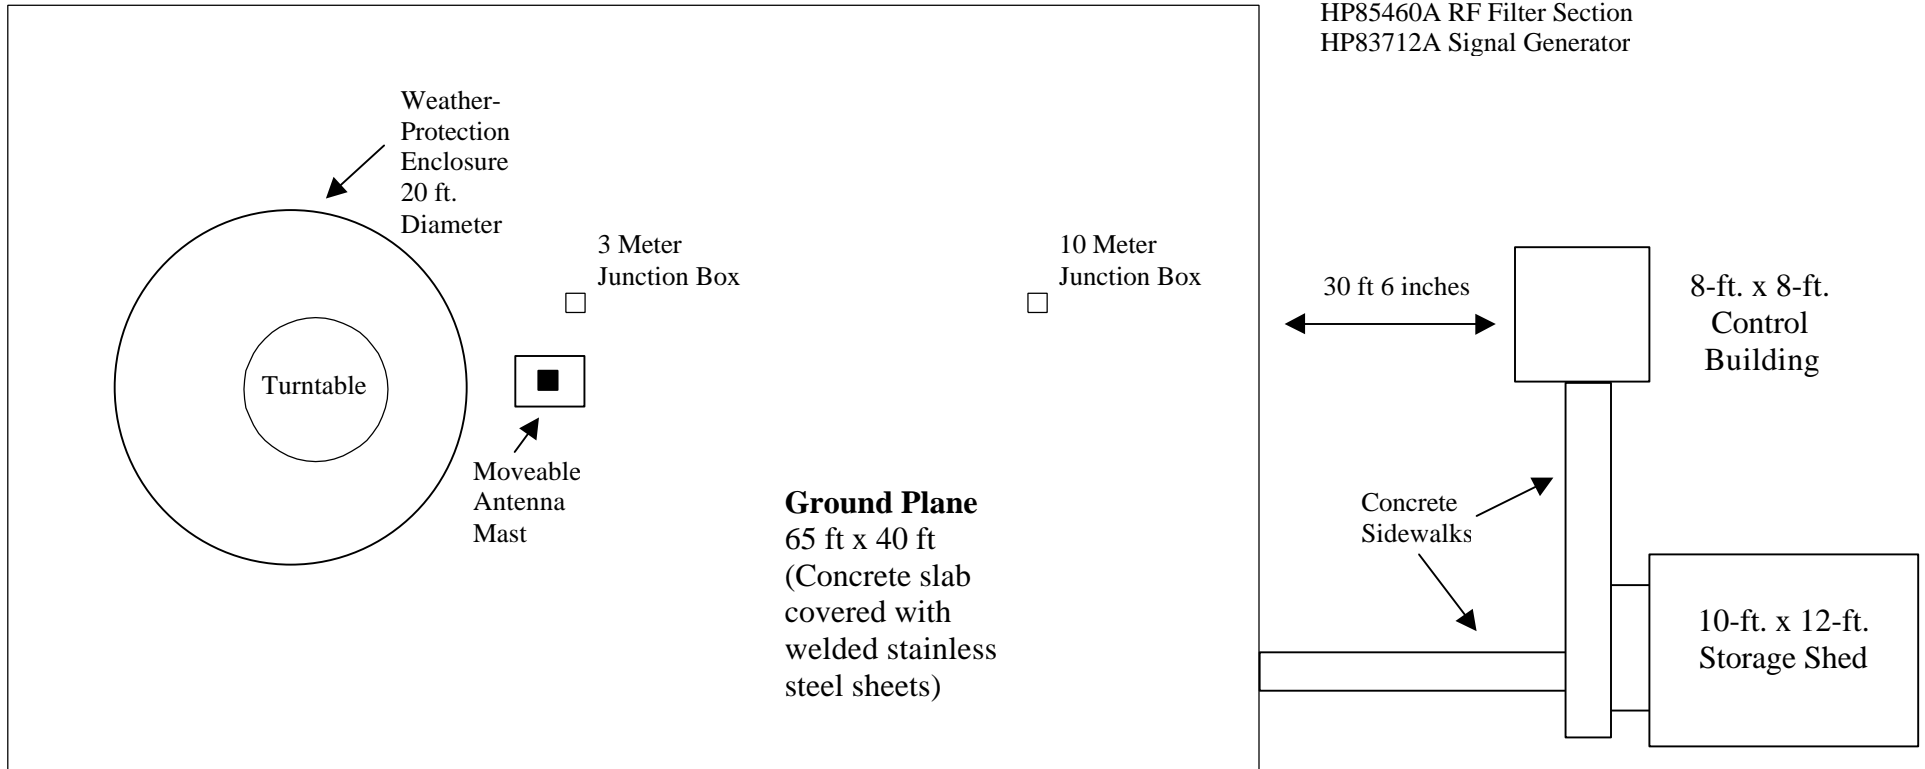

MOTOROLA

Network Solutions Sector

Open Area Test Site

Located at 1605 Liberty School Road
Pelican Bay, TX 76020

(Not drawn to scale)

↑
350 feet to
Liberty School
Road

Equipment List:

Moveable Antenna Mast

EMCO 3115 - Horn Antenna 1-18 GHz

EMCO 3104C - Biconical Antenna 30-200 MHz

EMCO 3146 - Log Periodic Antenna 200 MHz - 1 GHz

Control Building

HP8593EM Spectrum Analyzer

HP8546A EMI Receiver

HP85460A RF Filter Section

HP83712A Signal Generator