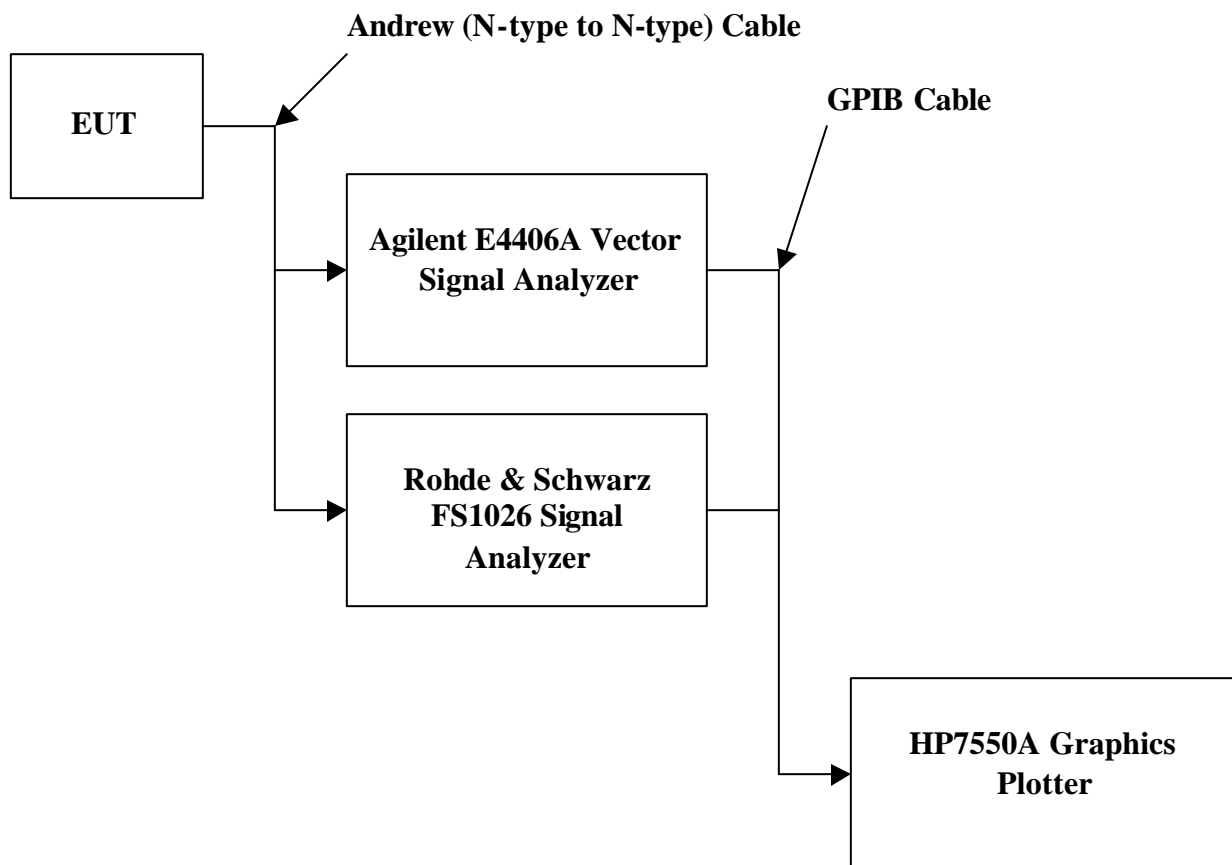

MOTOROLA

Network Solutions Sector

Open Area Test Site

Located at 1605 Liberty School Road
Pelican Bay, TX 76020

(Not drawn to scale)

↑
350 feet to
Liberty School
Road

Equipment List:

Moveable Antenna Mast

EMCO 3115 - Horn Antenna 1-18 GHz

EMCO 3104C - Biconical Antenna 30-200 MHz

EMCO 3146 - Log Periodic Antenna 200 MHz - 1 GHz

Control Building

HP8593EM Spectrum Analyzer

HP8546A EMI Receiver

HP85460A RF Filter Section

HP83712A Signal Generator

Motorola EMC Facility
5555 North Beach Street
Fort Worth, TX 76137
Authorized Testing Laboratory

FCC Conducted Spurious & Harmonic Emissions Testing

11/03/2004