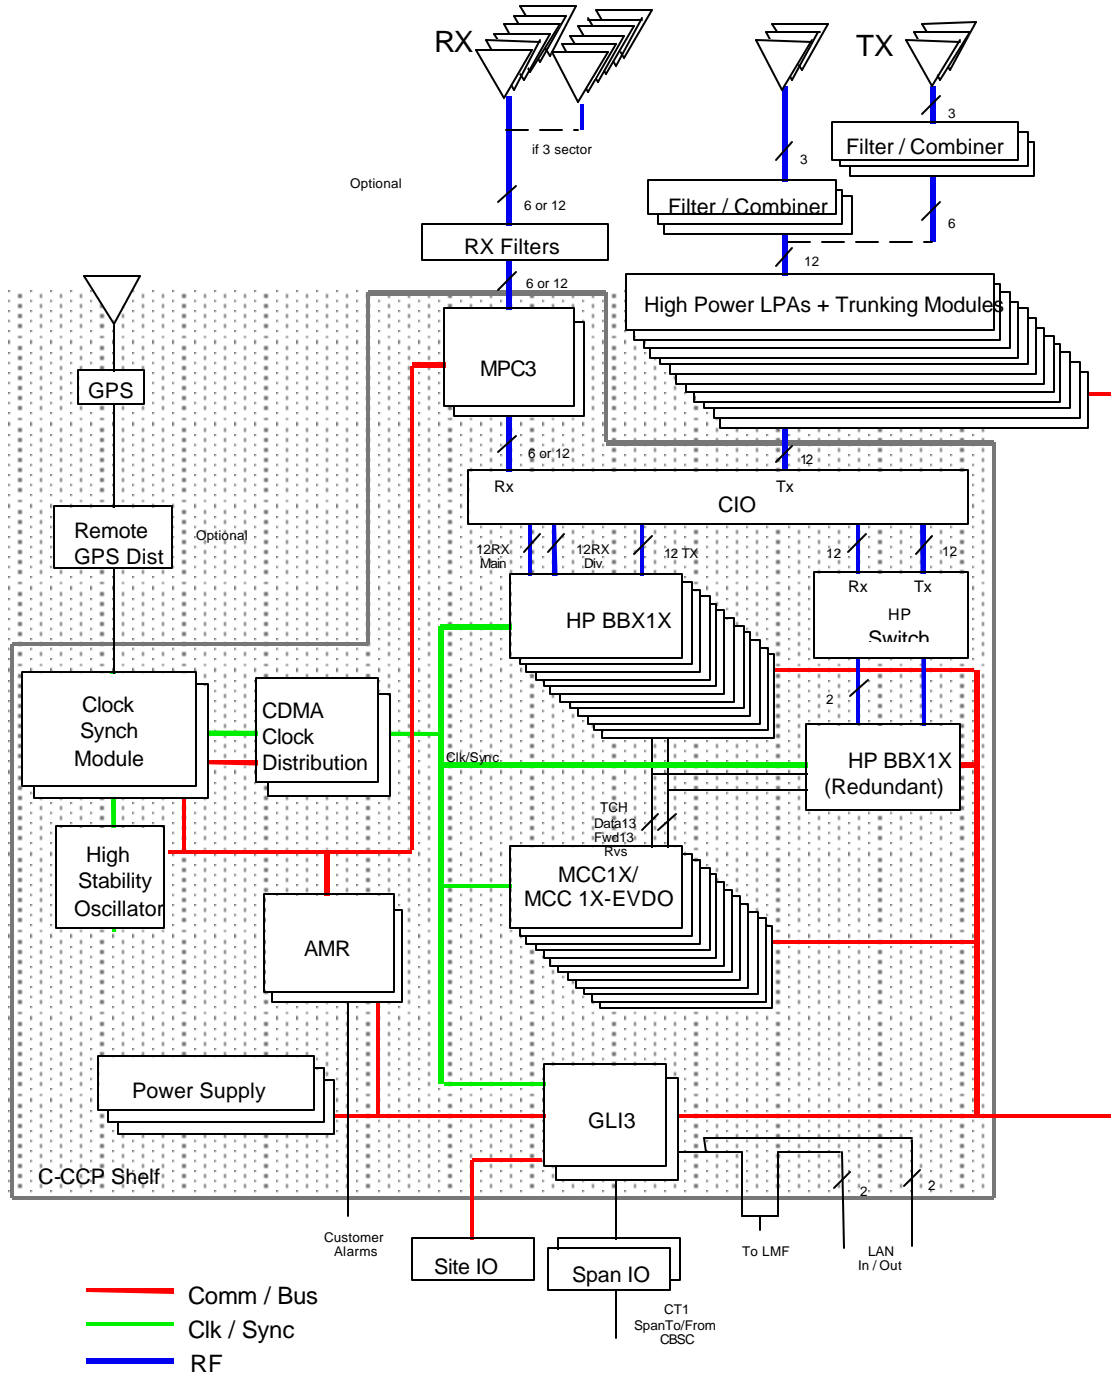

Global Telecom Solutions Sector

SC4812ET 1X/1X-EVDO @ 1.9 GHz CDMA BTS
Block Diagram Exhibit

FCC ID: IHET6EQ1

Frame Block Diagram