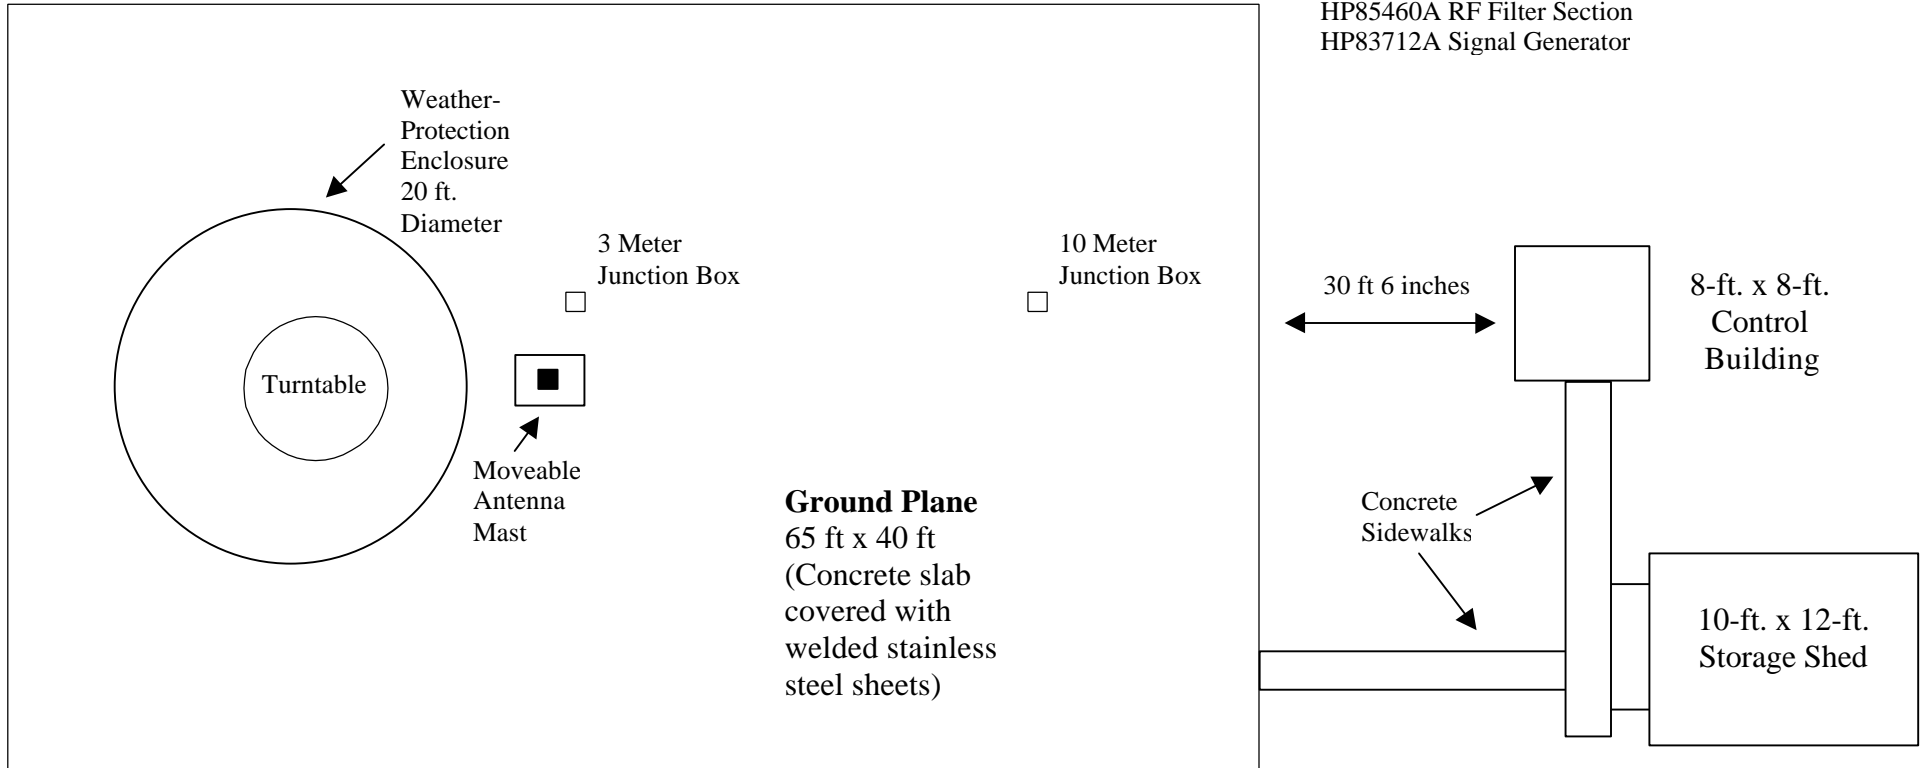

MOTOROLA

Network Solutions Sector

Open Area Test Site

Located at 1605 Liberty School Road
Pelican Bay, TX 76020

(Not drawn to scale)

350 feet to
Liberty School
Road

Equipment List:

Moveable Antenna Mast

EMCO 3115 - Horn Antenna 1-18 GHz

EMCO 3104C - Biconical Antenna 30-200 MHz

EMCO 3146 - Log Periodic Antenna 200 MHz - 1 GHz

Control Building

HP8593EM Spectrum Analyzer

HP8546A EMI Receiver

HP85460A RF Filter Section

HP83712A Signal Generator