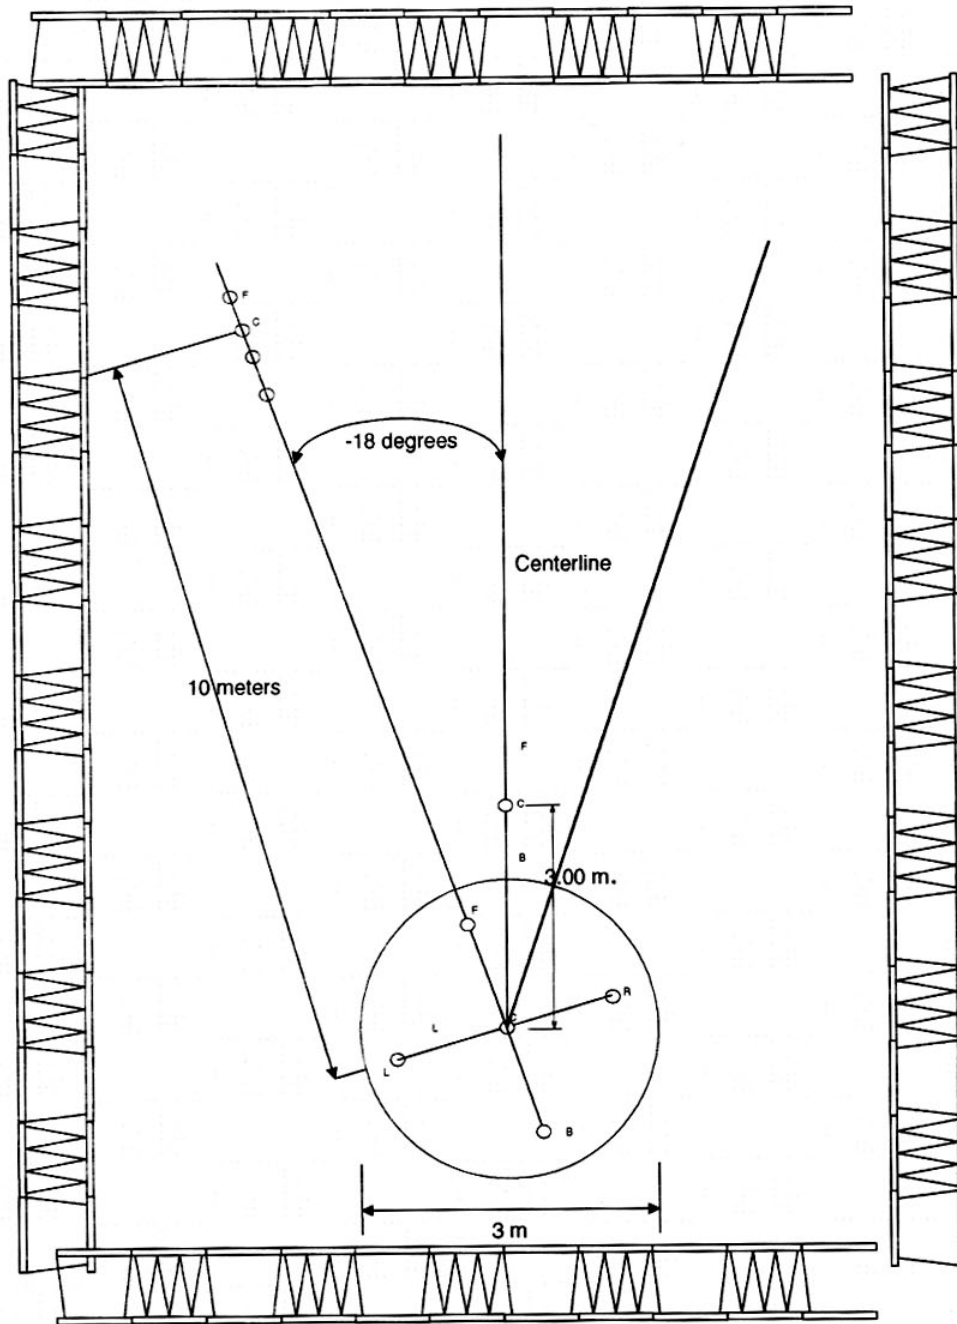

Test Set-Up of Underwriters Lab Facility

FCC Filing - SC300 1X Microcell @ 1.9 GHz

FCC ID: IHET6CB1