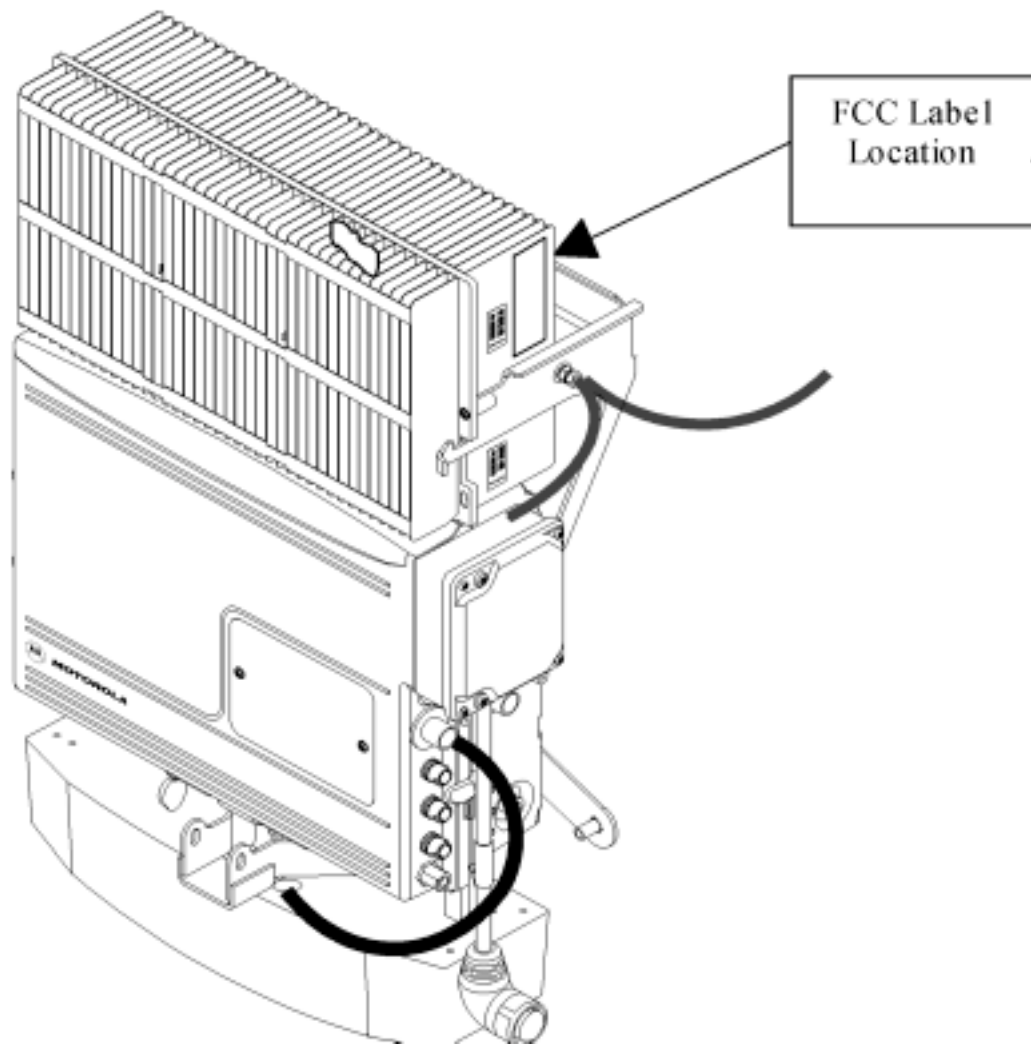

EQUIPMENT NAMEPLATE PER
CFR., Title 47, Part 2.925

Model No: SC™300M
100-240 VAC, 3.5 A
24 VDC, 8.0 A
47-63 Hz
BAND: 800 MHz

 **US LISTED**

I.T.E.
E207751

Complies with Part 68 FCC Rules
FCC Reg. No.

 **MOTOROLA**

FCC ID: IHET6CB1

Made In
USA

540828C01

A name plate of this type, or one similar to it, will be affixed to every base station.
This label is permanent, indelible, and tamper evident.

Location of FCC ID Label