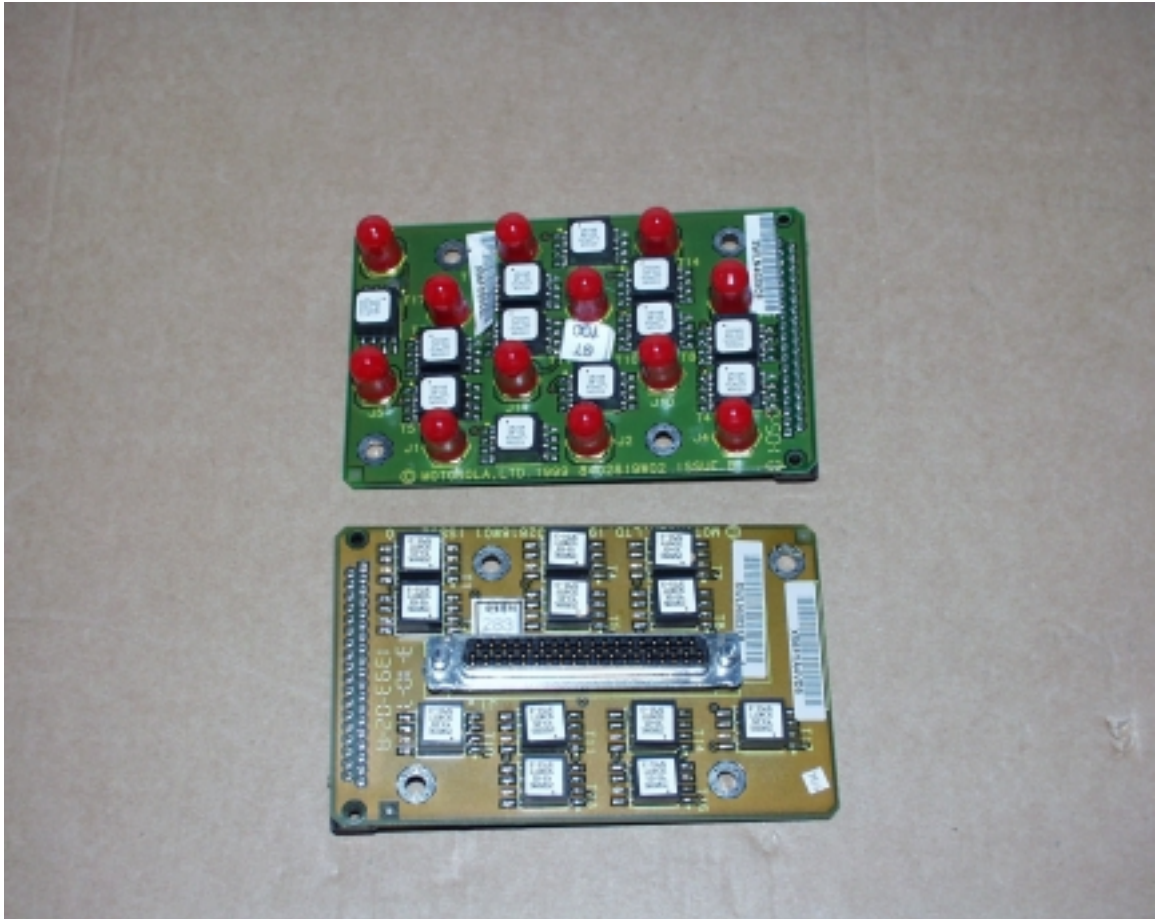

APPLICANT: MOTOROLA

HorizonMacro @ 1900 MHz GSM BTS

Internal Photos Exhibit

List of Internal Photographs

<u>No.</u>	<u>Photograph</u>
1	Line Interface Cards Front View
2	Line Interface Cards Rear View
3	MCUF
4	NIU

IHET6BV1
HorizonMacro1900
Line Interface Cards Front View

IHET6BV1
HorizonMacro1900
Line Interface Cards Rear View

IHET6BV1
HorizonMacro1900
MCUF

IHET6BV1
HorizonMacro1900
NIU