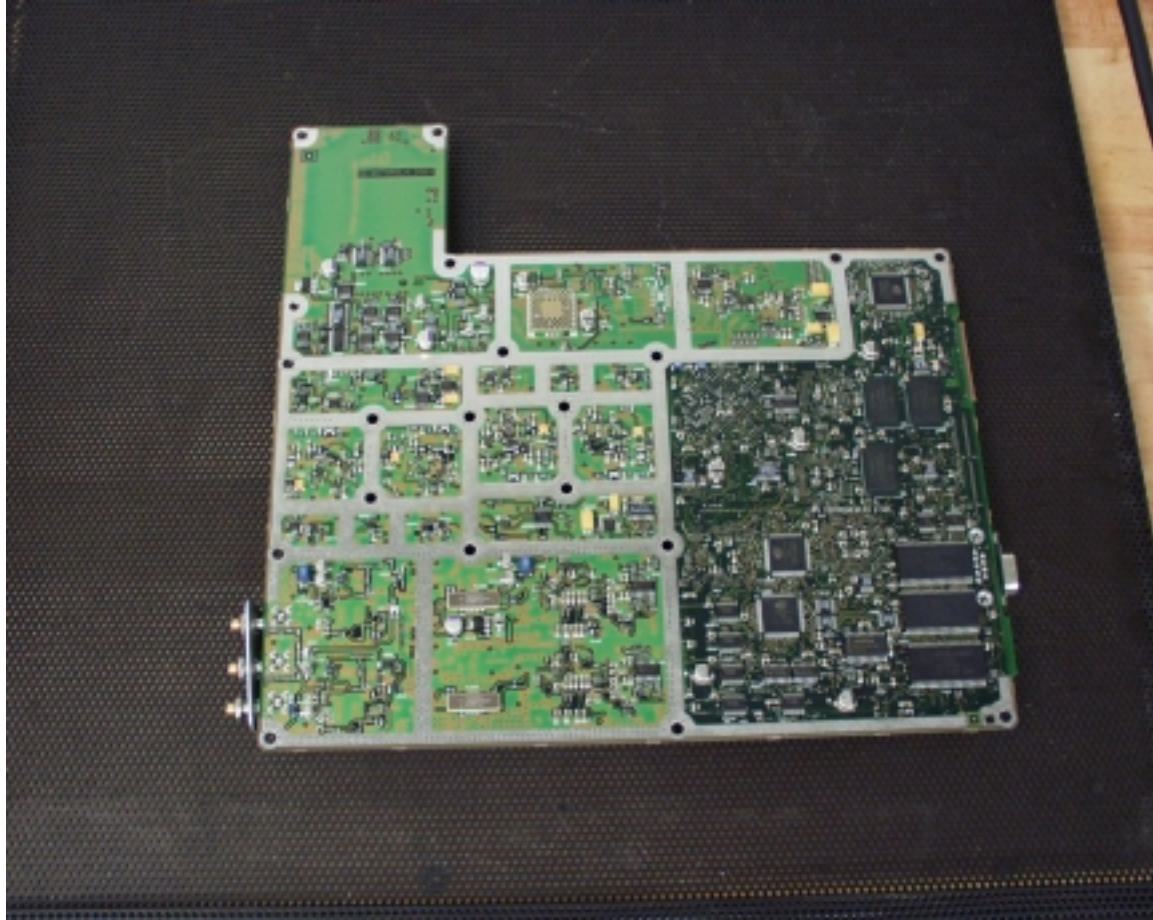

MOTOROLA

APPLICANT: MOTOROLA

HorizonMacro @ 1900 MHz GSM BTS

Internal Photos Exhibit

List of Internal Photographs

<u>No.</u>	<u>Photograph</u>
1	Left Side View Transceiver
2	Front View Transceiver
3	Front View Transceiver Board
4	Rear View Transceiver Board

IHET6BV1
HorizonMacro 1900
Left Side View Transceiver

IHET6BV1
HorizonMacro1900
Transceiver Front View

IHET6BV1
HorizonMacro1900
Transceiver Board Front View

IHET6BV1
HorizonMacro1900
Transceiver Board Front View

IHET6BV1
HorizonMacro1900
Transceiver Board Rear View