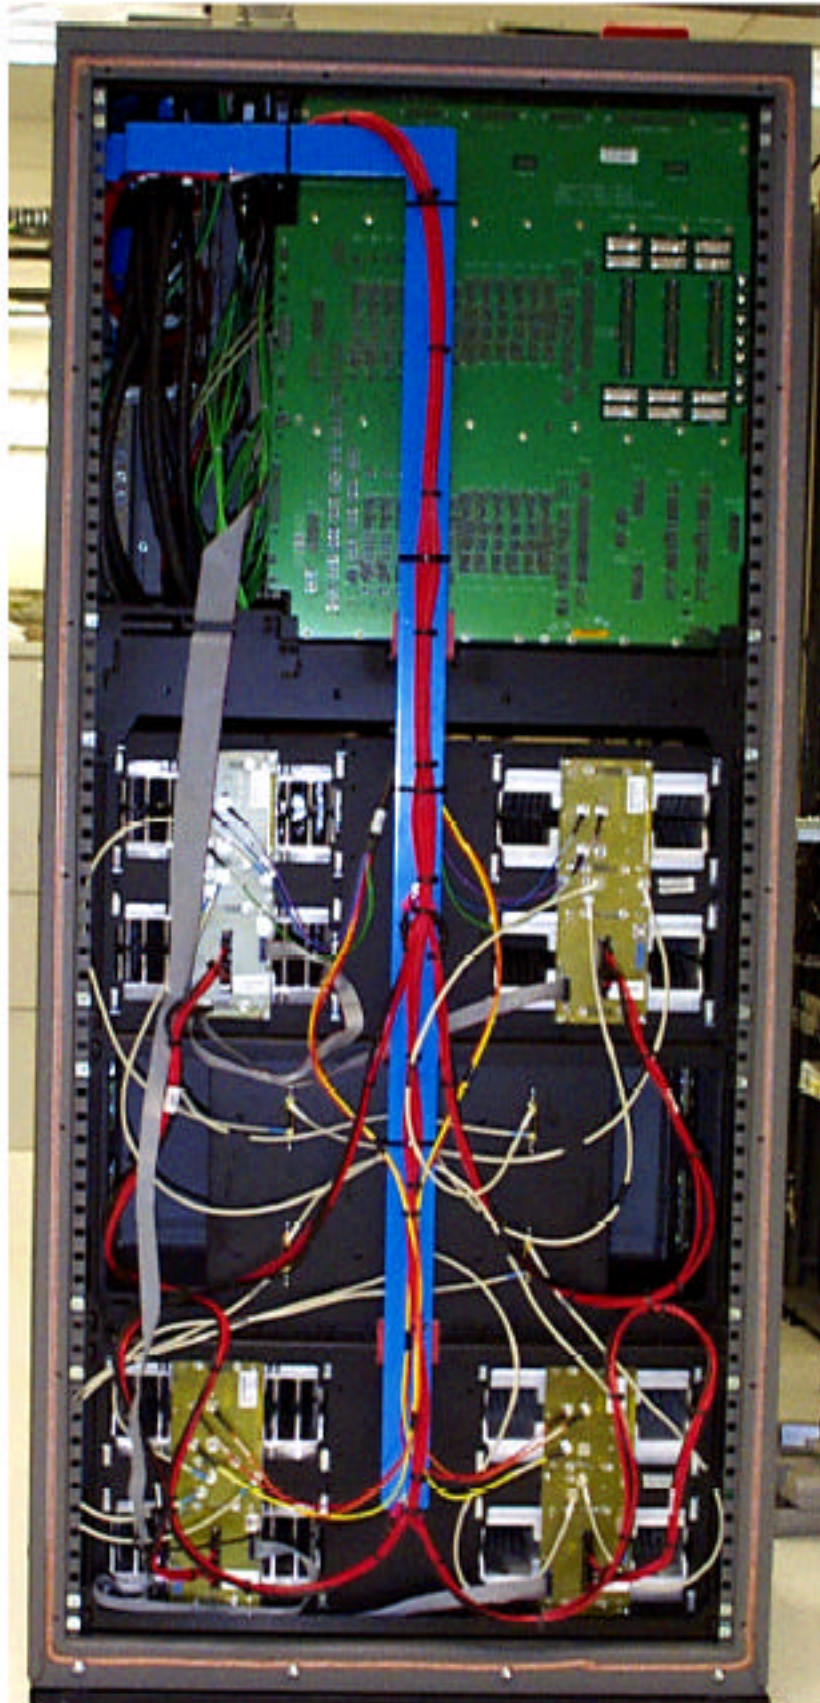

MOTOROLA

Cellular Infrastructure Group

APPLICANT: MOTOROLA

TRANSCEIVER TYPE: IHET6BN1

SC4812T @ 1.9 GHz CDMA BTS Frame

EXTERNAL PHOTOS EXHIBIT

List of External Photographs

<u>NO.</u>	<u>PHOTOGRAPH</u>
01	Front View Door Closed
02	Front View Door Open
03	Rear View with Panel
04	Rear View without Panel
05	Left Side View
06	Right Side View
07	Top View

IHET6BN1
SC4812T @ 1.9 GHz
Front View Door Closed

IHET6BN1
SC4812T @ 1.9 GHz
Front View Door Open

IHET6BN1
SC4812T @ 1.9 GHz
Rear View with Panel

IHET6BN1
SC4812T @ 1.9 GHz
Rear View without Panel

IHET6BN1
SC4812T @ 1.9 GHz
Left Side View

IHET6BN1
SC4812T @ 1.9 GHz
Right Side View

IHET6BN1
SC4812T @ 1.9 GHz
Top View