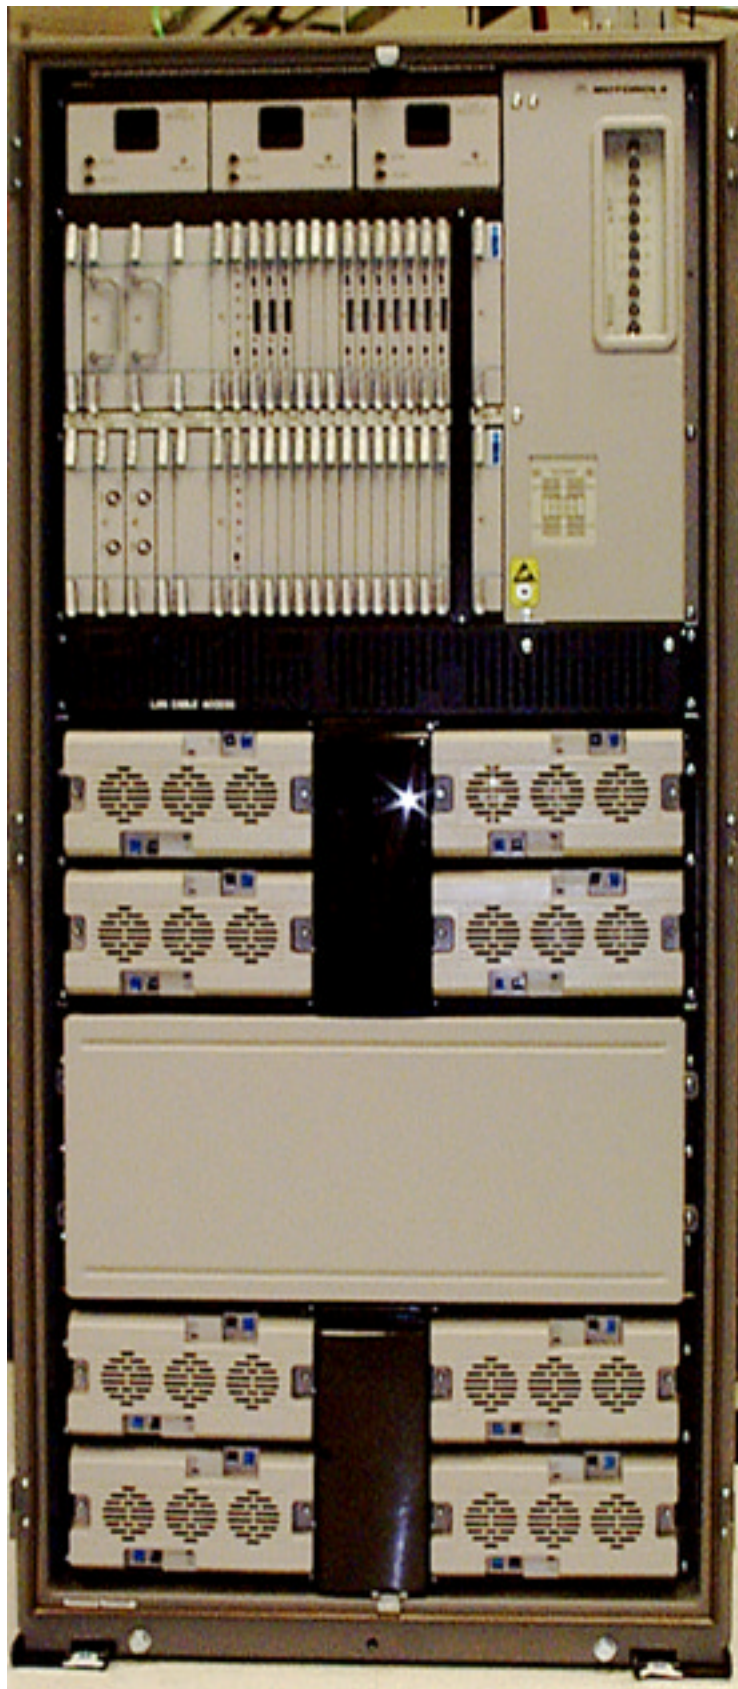

MOTOROLA

Cellular Infrastructure Group

APPLICANT: MOTOROLA

TRANSCEIVER TYPE: IHET6BN1

SC4812T @ 1.9 GHz CDMA BTS Frame

EXTERNAL PHOTOS EXHIBIT

List of External Photographs

<u>NO.</u>	<u>PHOTOGRAPH</u>
01	Front View Door Closed
02	Front View Door Open
03	Rear View with Panel
04	Rear View without Panel
05	Left Side View
06	Right Side View
07	Top View

IHET6BN1
SC4812T @ 1.9 GHz
Front View Door Closed

IHET6BN1
SC4812T @ 1.9 GHz
Front View Door Open

IHET6BN1
SC4812T @ 1.9 GHz
Rear View with Panel

IHET6BN1
SC4812T @ 1.9 GHz
Rear View without Panel

IHET6BN1
SC4812T @ 1.9 GHz
Left Side View

IHET6BN1
SC4812T @ 1.9 GHz
Right Side View

IHET6BN1
SC4812T @ 1.9 GHz
Top View