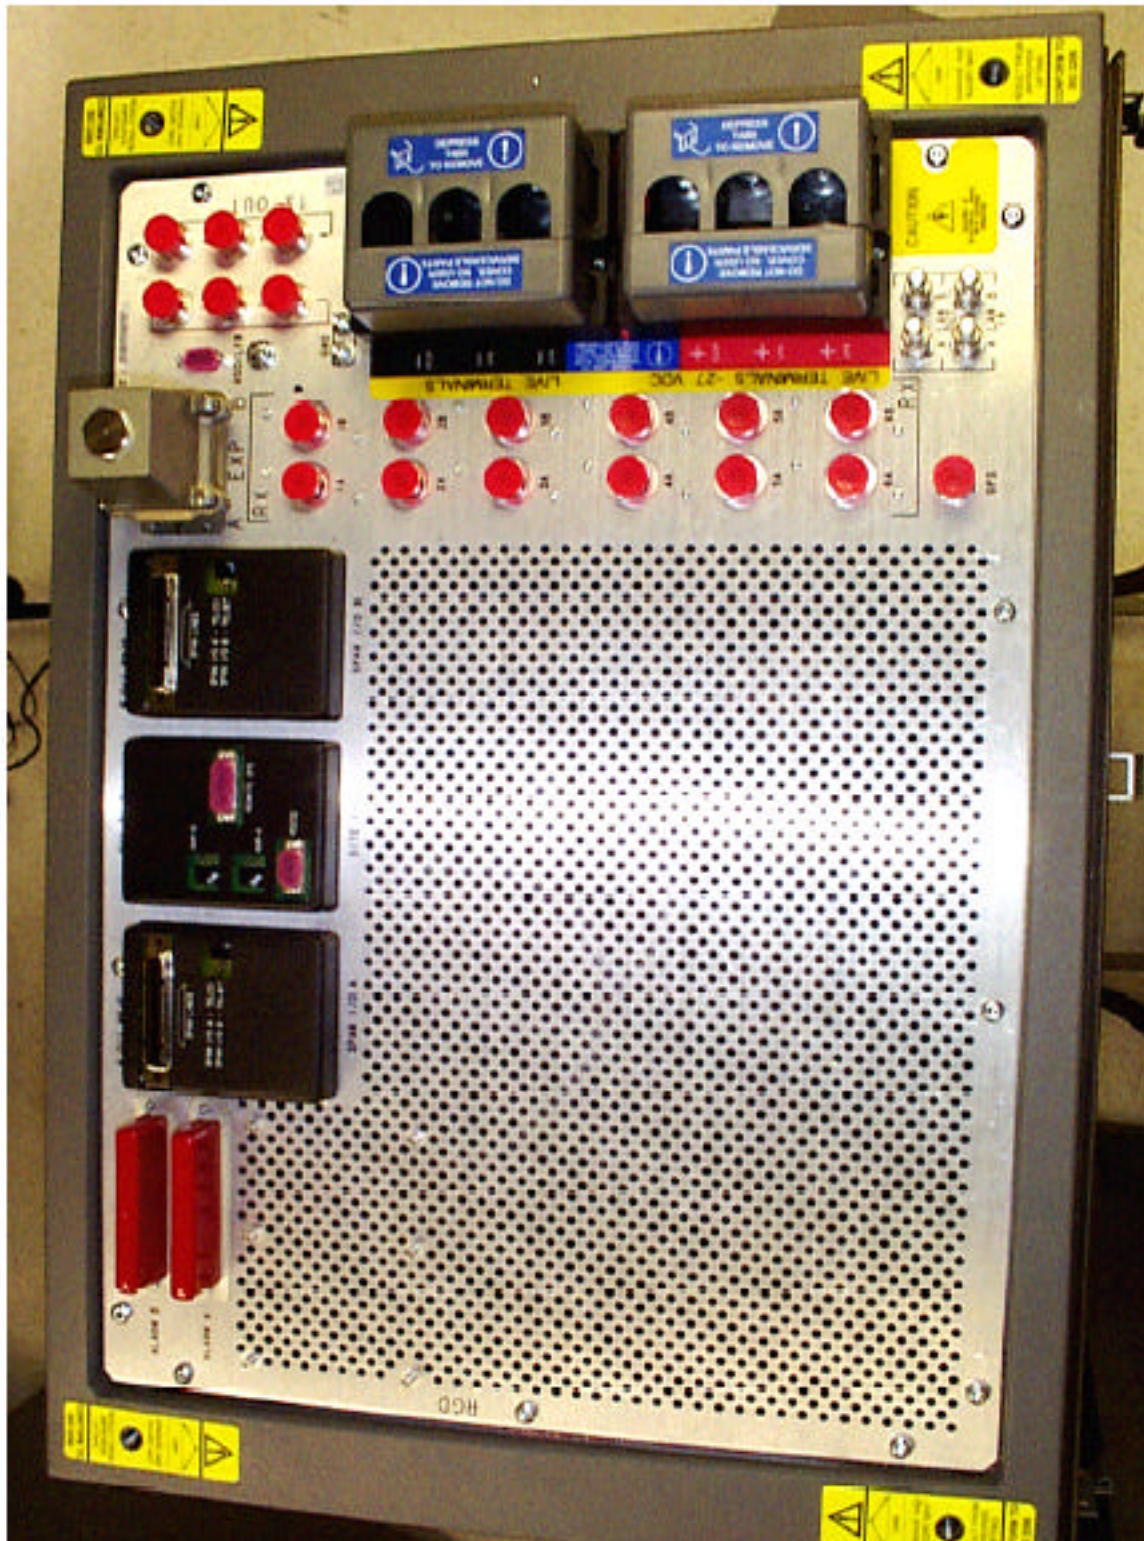

MOTOROLA

Cellular Infrastructure Group

APPLICANT: MOTOROLA

TRANSCEIVER TYPE: IHET6BN1

SC4812T @ 1.9 GHz CDMA BTS Frame

EXTERNAL PHOTOS EXHIBIT

List of External Photographs

<u>NO.</u>	<u>PHOTOGRAPH</u>
01	Front View Door Closed
02	Front View Door Open
03	Rear View with Panel
04	Rear View without Panel
05	Left Side View
06	Right Side View
07	Top View

IHET6BN1
SC4812T @ 1.9 GHz
Front View Door Closed

IHET6BN1
SC4812T @ 1.9 GHz
Front View Door Open

IHET6BN1
SC4812T @ 1.9 GHz
Rear View with Panel

IHET6BN1
SC4812T @ 1.9 GHz
Rear View without Panel

IHET6BN1
SC4812T @ 1.9 GHz
Left Side View

IHET6BN1
SC4812T @ 1.9 GHz
Right Side View

IHET6BN1
SC4812T @ 1.9 GHz
Top View