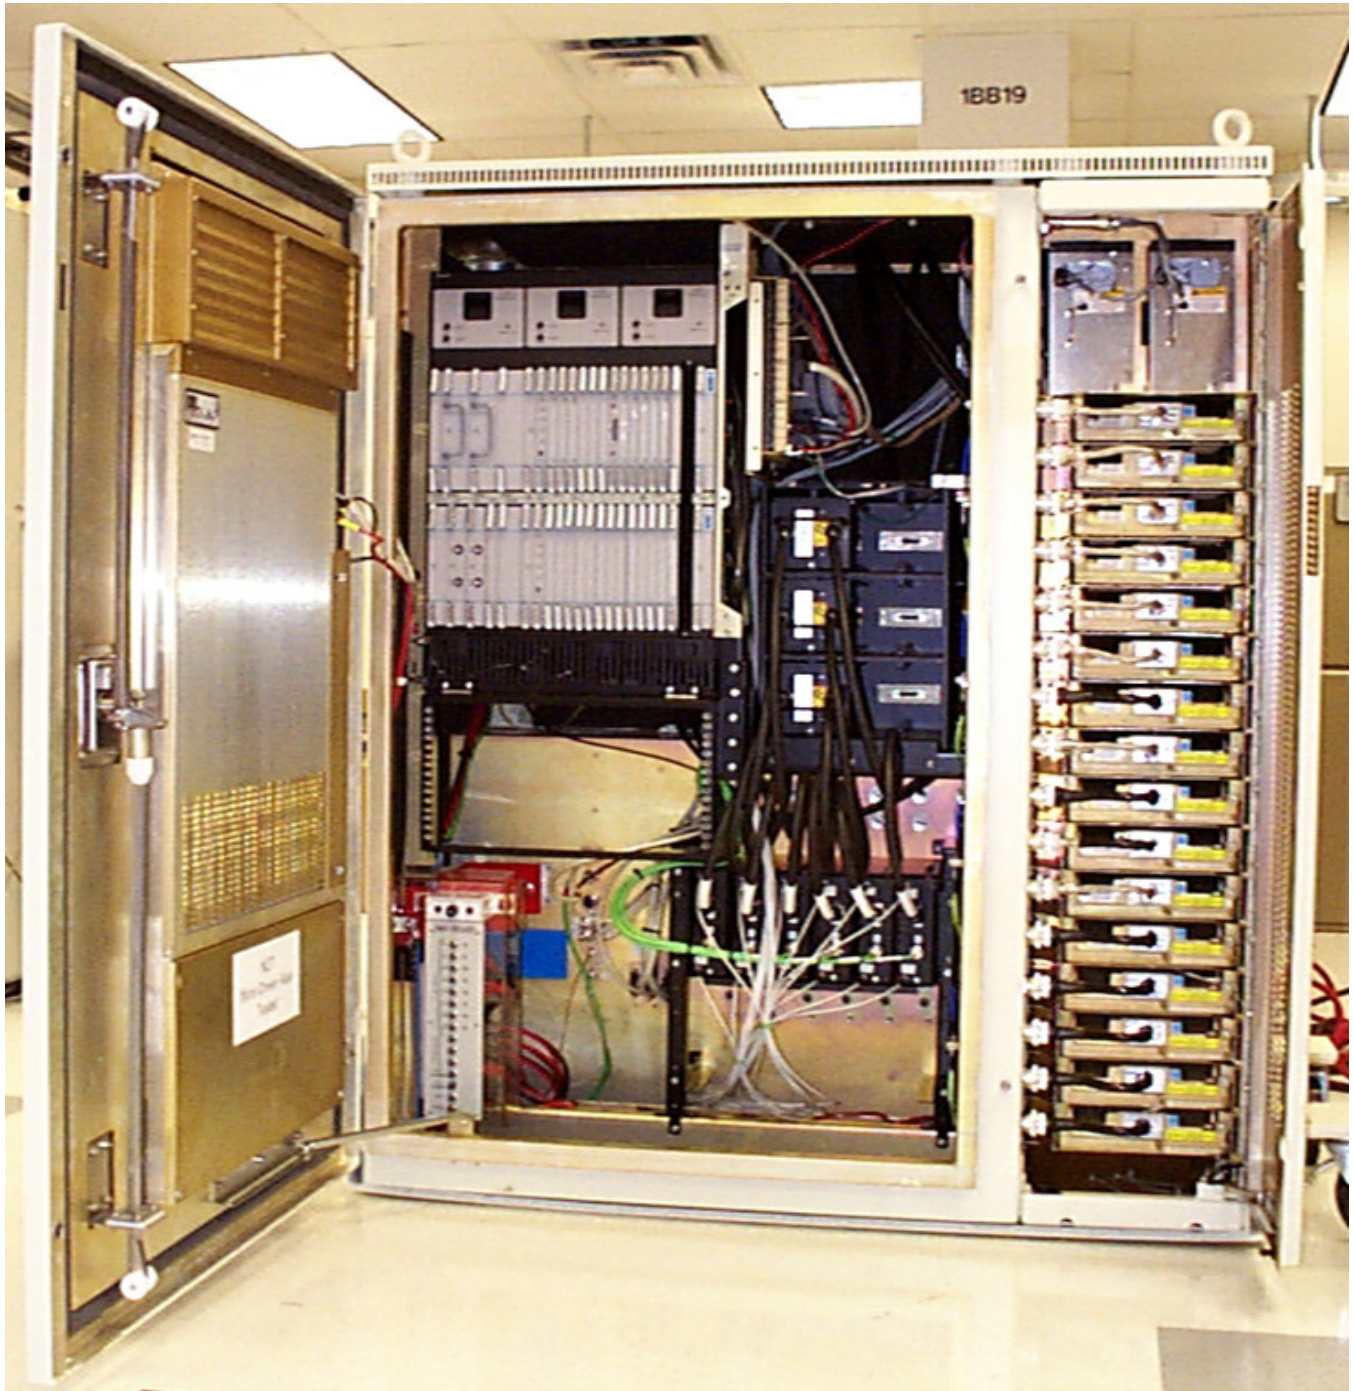

MOTOROLA

Global Telecom Solutions Sector

APPLICANT: MOTOROLA

TRANSCIVER TYPE: IHET6BM1

SC4812ET @1.9 GHz CDMA BTS

EXTERNAL PHOTOS EXHIBIT

List of External Photographs

<u>NO.</u>	<u>PHOTOGRAPH</u>
01	Front View Doors Closed
02	Front View Doors Open
03	Rear View with Panel
04	Rear View without Panel
05	Left Side View
06	Right Side View
07	Top View

**IHET6BM1
SC4812ET 1.9GHz
Front View Doors Closed**

**IHET6BM1
SC4812ET 1.9GHz
Front View Doors Open**

**IHET6BM1
SC4812ET 1.9GHz
Rear View with Panel**

IHET6BM1
SC4812ET 1.9GHz
Rear View without Panel

**IHET6BM1
SC4812ET 1.9GHz
Left Side View**