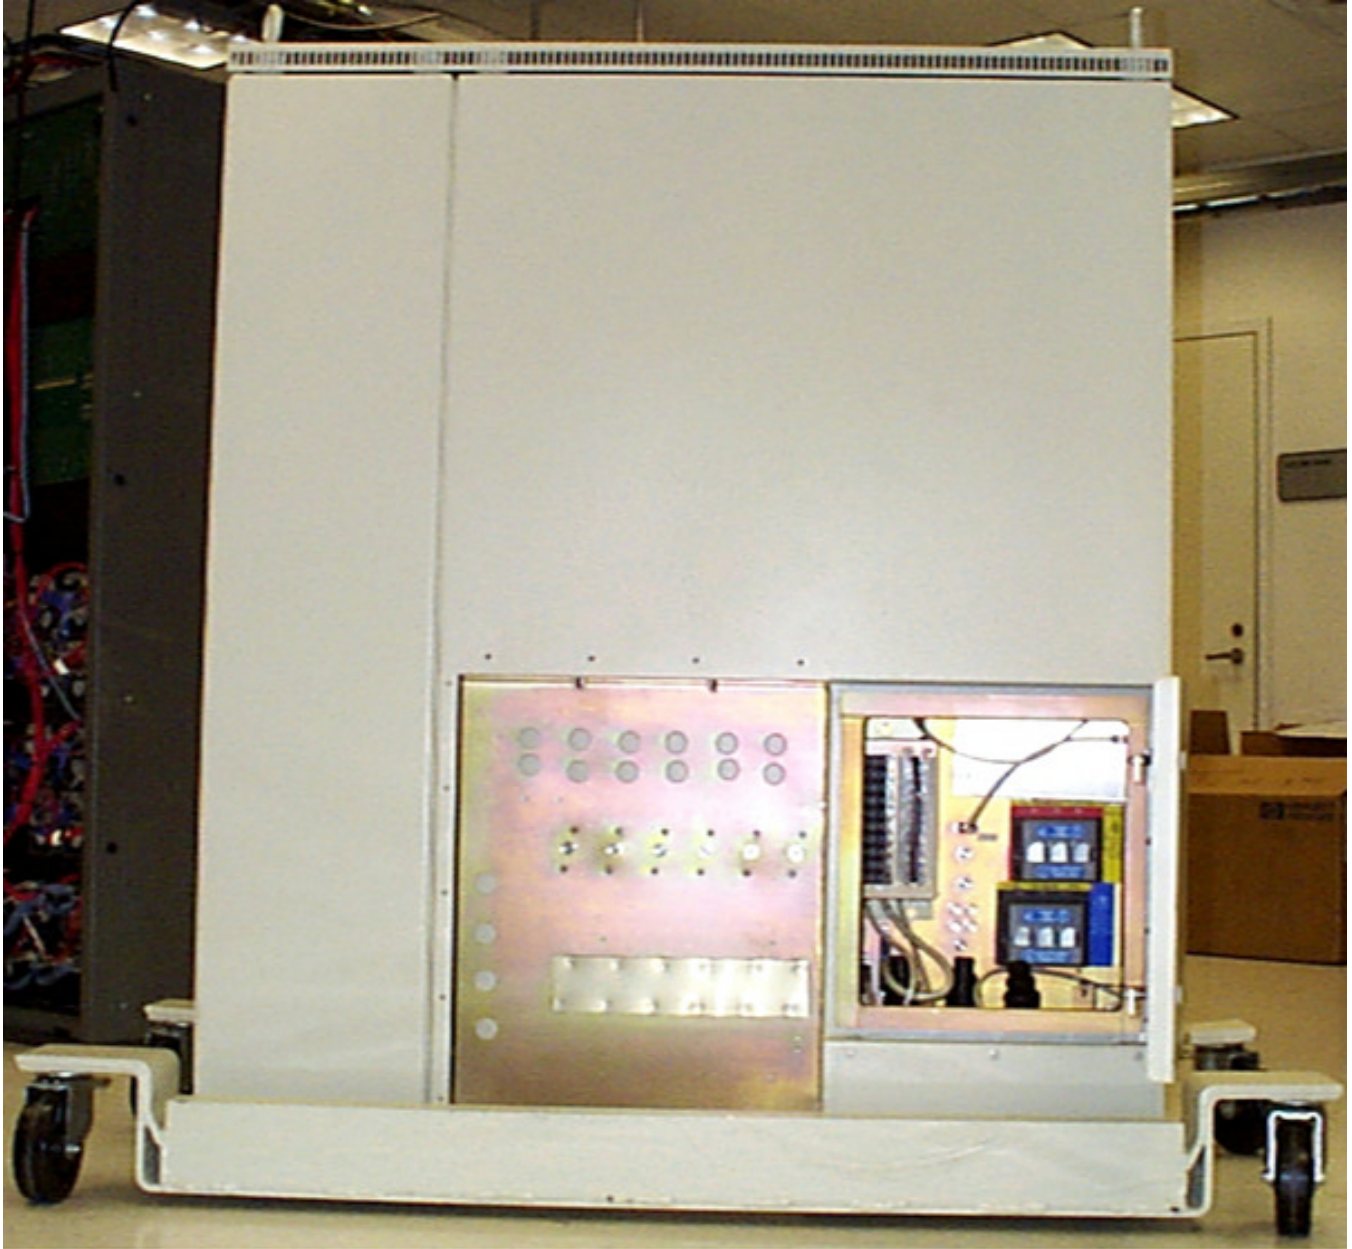

MOTOROLA

Global Telecom Solutions Sector

APPLICANT: MOTOROLA

TRANSCIVER TYPE: IHET6BM1

SC4812ET @1.9 GHz CDMA BTS

EXTERNAL PHOTOS EXHIBIT

List of External Photographs

<u>NO.</u>	<u>PHOTOGRAPH</u>
01	Front View Doors Closed
02	Front View Doors Open
03	Rear View with Panel
04	Rear View without Panel
05	Left Side View
06	Right Side View
07	Top View

**IHET6BM1
SC4812ET 1.9GHz
Front View Doors Closed**

**IHET6BM1
SC4812ET 1.9GHz
Front View Doors Open**

**IHET6BM1
SC4812ET 1.9GHz
Rear View with Panel**

IHET6BM1
SC4812ET 1.9GHz
Rear View without Panel

**IHET6BM1
SC4812ET 1.9GHz
Left Side View**

**IHET6BM1
SC4812ET 1.9GHz
Right Side View**

IHET6BM1
SC4812ET 1.9GHz
TopView