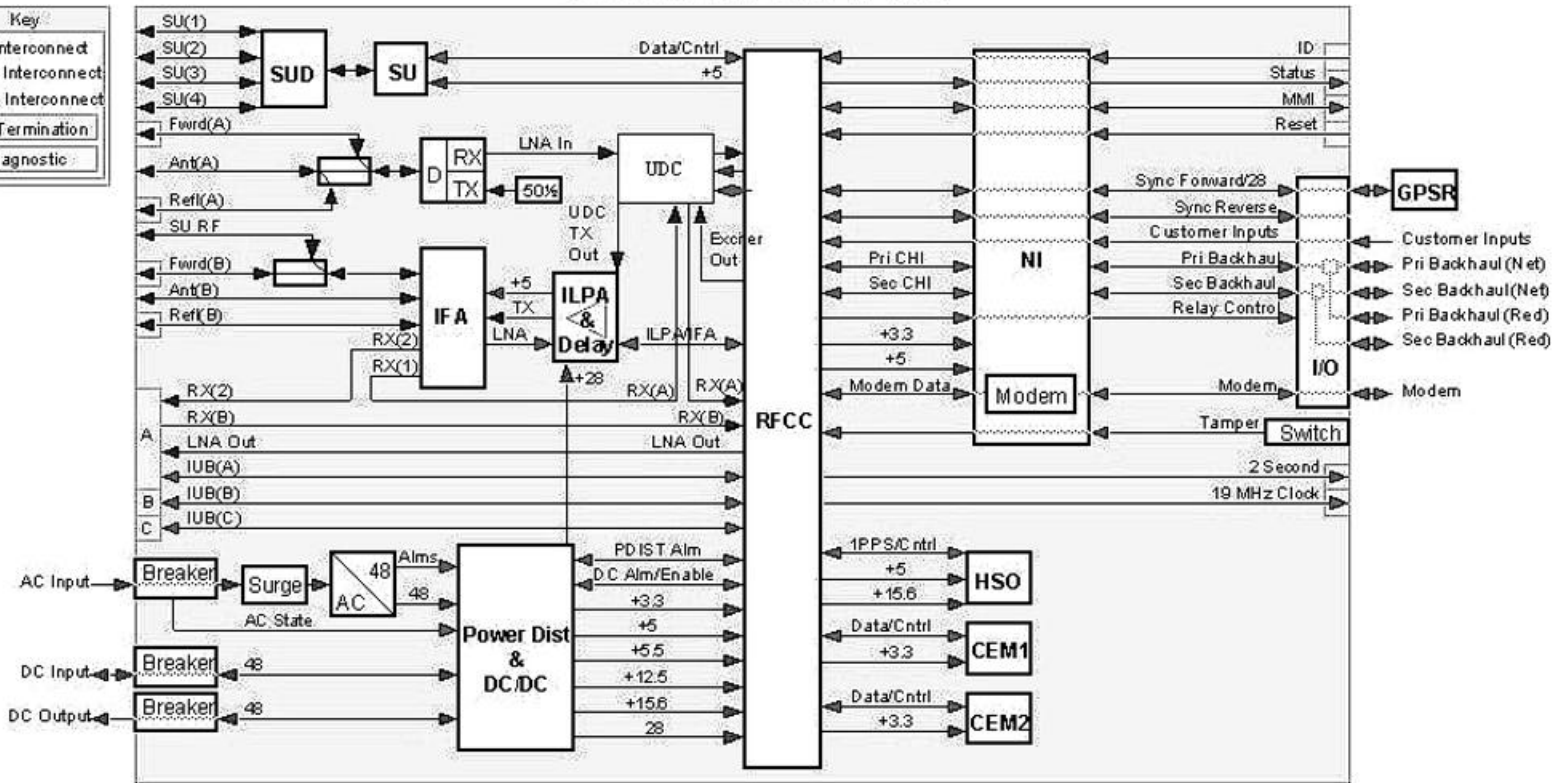

SC300 1.9 GHz BTS

Block Diagram of SC300 @ 1.9 GHz

FCC ID: IHET6AQ2