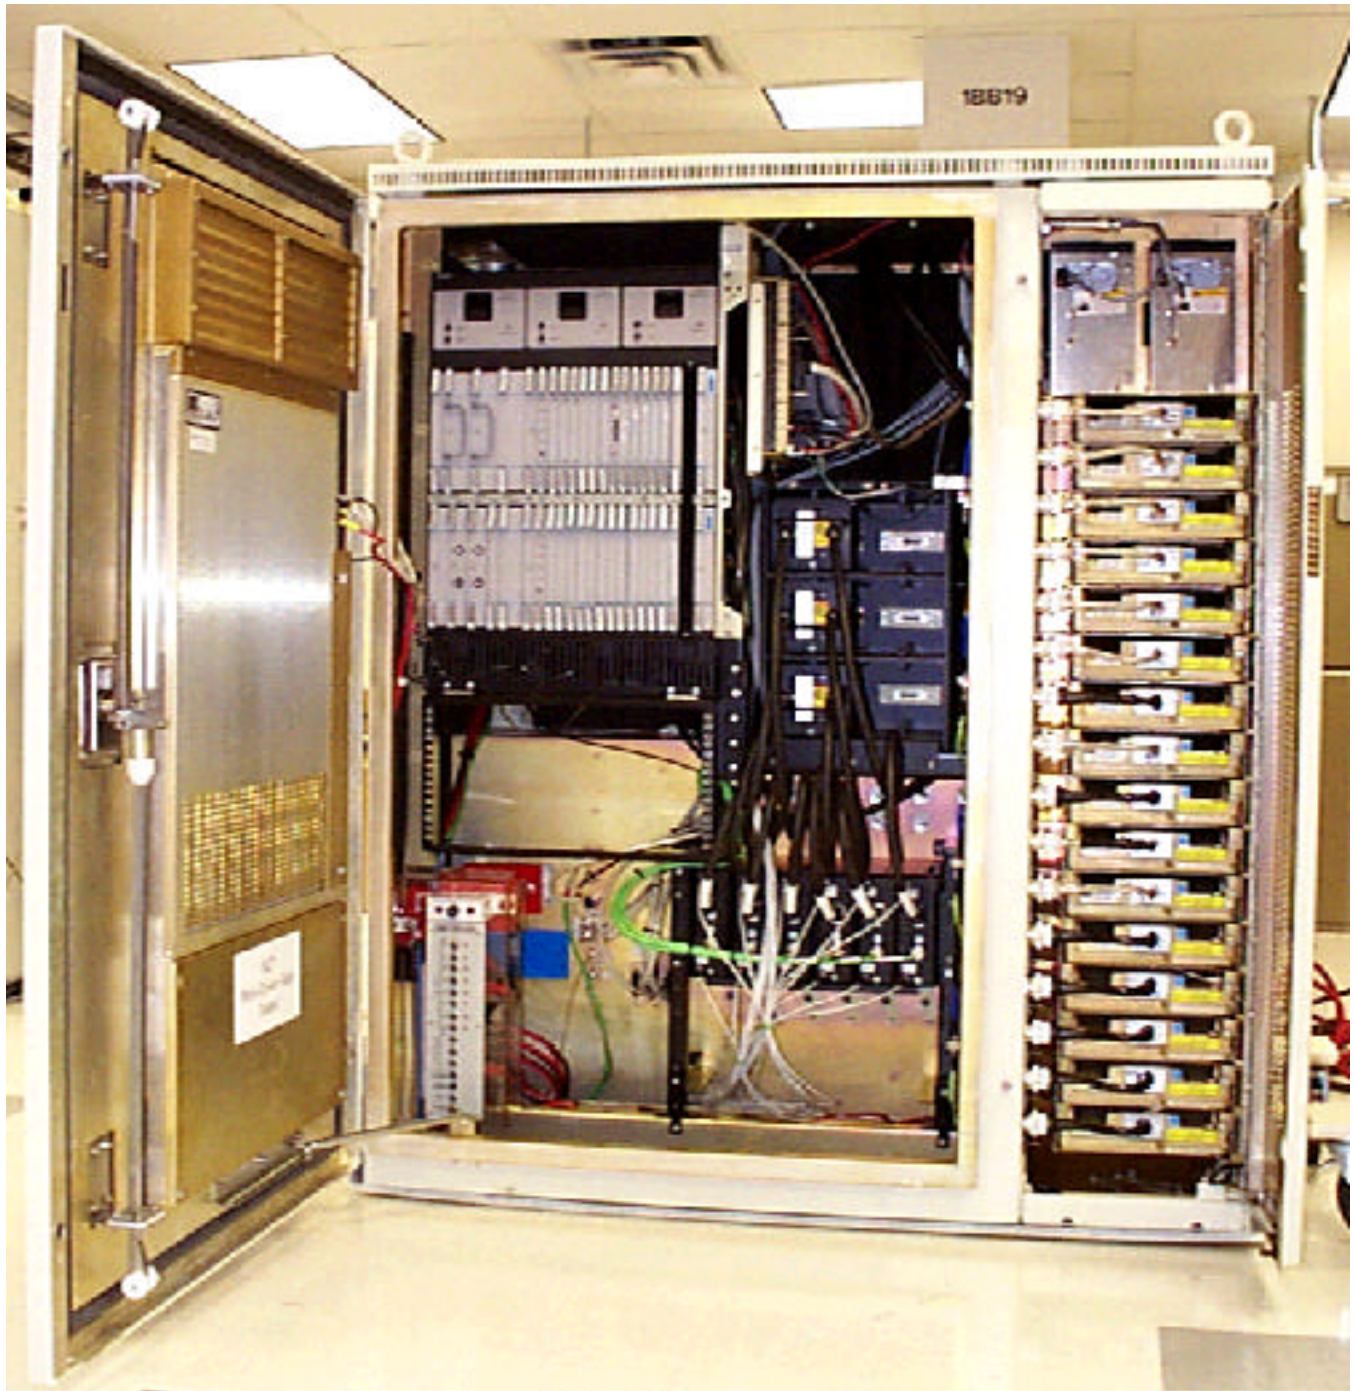

MOTOROLA

Network Systems Group

APPLICANT: MOTOROLA

TRANSCEIVER TYPE: IHET5ZR1

SC4812ET @ 800 MHz CDMA BTS

EXTERNAL PHOTOS EXHIBIT

List of External Photographs

<u>Pg.</u>	<u>PHOTOGRAPH</u>
2.	Front View Doors Closed
3.	Front View Doors Open
4.	Rear View with Panel
5.	Rear View without Panel
6.	Left Side View
7.	Right Side View
8.	Top View

**IHET5ZR1
SC4812ET 800 MHz
Front View Doors Closed**

**IHET5ZR1
SC4812ET 800 MHz
Front View Doors Open**

**IHET5ZR1
SC4812ET 800 MHz
Rear View with Panel**

IHET5ZR1
SC4812ET 800MHz
Back View without Panel